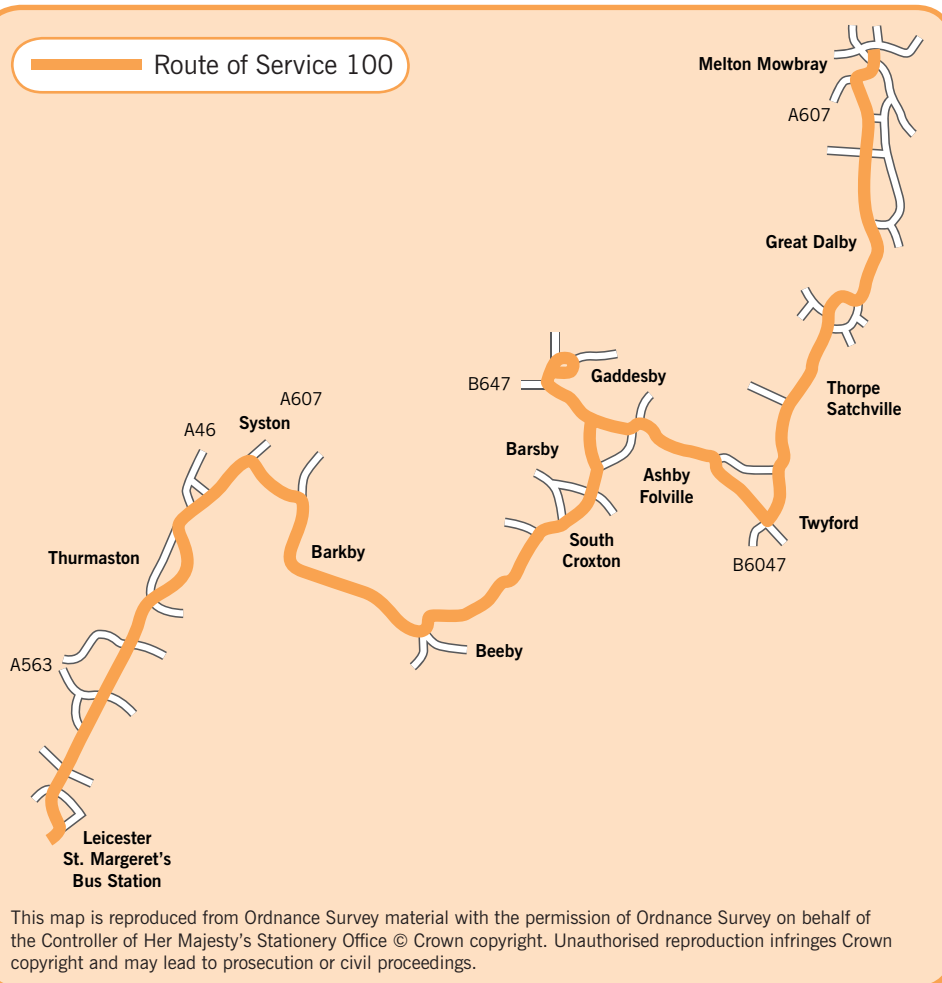

Sample fares:

Great Dalby to Leicester

£2.25 adult single, £4.20 adult return.

Barsby to Melton Mowbray

£2.15 adult single, £4.00 adult return.

Gaddesby to Melton Mowbray

£1.95 adult single, £3.70 adult return.

Child concessions approximately half fare. Older and disabled persons' travel concessions valid in accordance with current terms and conditions.

This map is reproduced from Ordnance Survey material with the permission of Ordnance Survey on behalf of the Controller of Her Majesty's Stationery Office © Crown copyright. Unauthorised reproduction infringes Crown copyright and may lead to prosecution or civil proceedings.

Timetable Re-printed: August 2008 Leicestershire County Council. Licence Number 100019271.
The above information is correct at the time of being printed but may be subject to change.

Need more information?

traveline
public transport info
0871 200 22 33
www.traveline.info

BT callers charged 10p per min plus 6p set-up fee per call. Mobile and other provider's charges vary.

Leicestershire County Council bus timetables and guides can be downloaded from:
www.leics.gov.uk/transport_downloads

The 24 hour clock is used throughout this timetable

Comments & Suggestions

We welcome your views on local bus services.

Write to us at: Marketing, The Passenger Transport Unit, HT&WM, Leicestershire County Council, County Hall, Glenfield, Leicestershire, LE3 8RA
or e-mail: passengertransport@leics.gov.uk

Publication No. WD100-161103