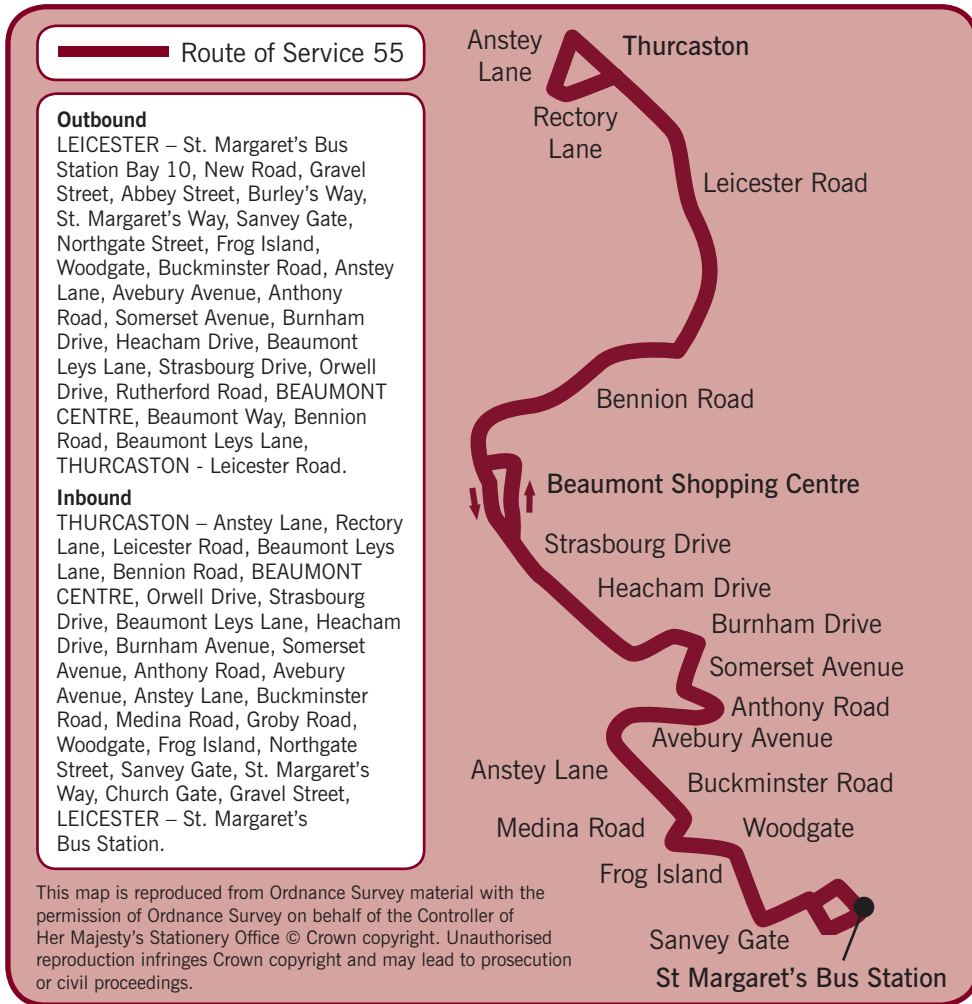

Sample fares:

Thurcaston to Leicester
£1.55 adult single, £2.90 adult return.

Thurcaston to Beaumont Leys
£1.35 adult single, £2.50 adult return.

Beaumont Leys to Leicester
£1.35 adult single, £2.50 adult return.

Child concessions approximately half fare. Older and disabled persons' travel concessions valid in accordance with current terms and conditions.

Timetable Re-printed: January 2009 Leicestershire County Council. Licence Number 100019271.
The above information is correct at the time of being printed but may be subject to change.

Need more information?

traveline
public transport info
0871 200 22 33
www.traveline.info

BT callers charged 10p per min plus 6p set-up fee per call. Mobile and other provider's charges vary.

Leicestershire County Council bus timetables and guides can be downloaded from:
www.leics.gov.uk/transport_downloads

The 24 hour clock is used throughout this timetable

Comments & Suggestions

We welcome your views on local bus services.

Write to us at:
P. O. Box 1151,
Leicester, LE3 8ZQ

This service is provided by

Publication No. WD55-230903