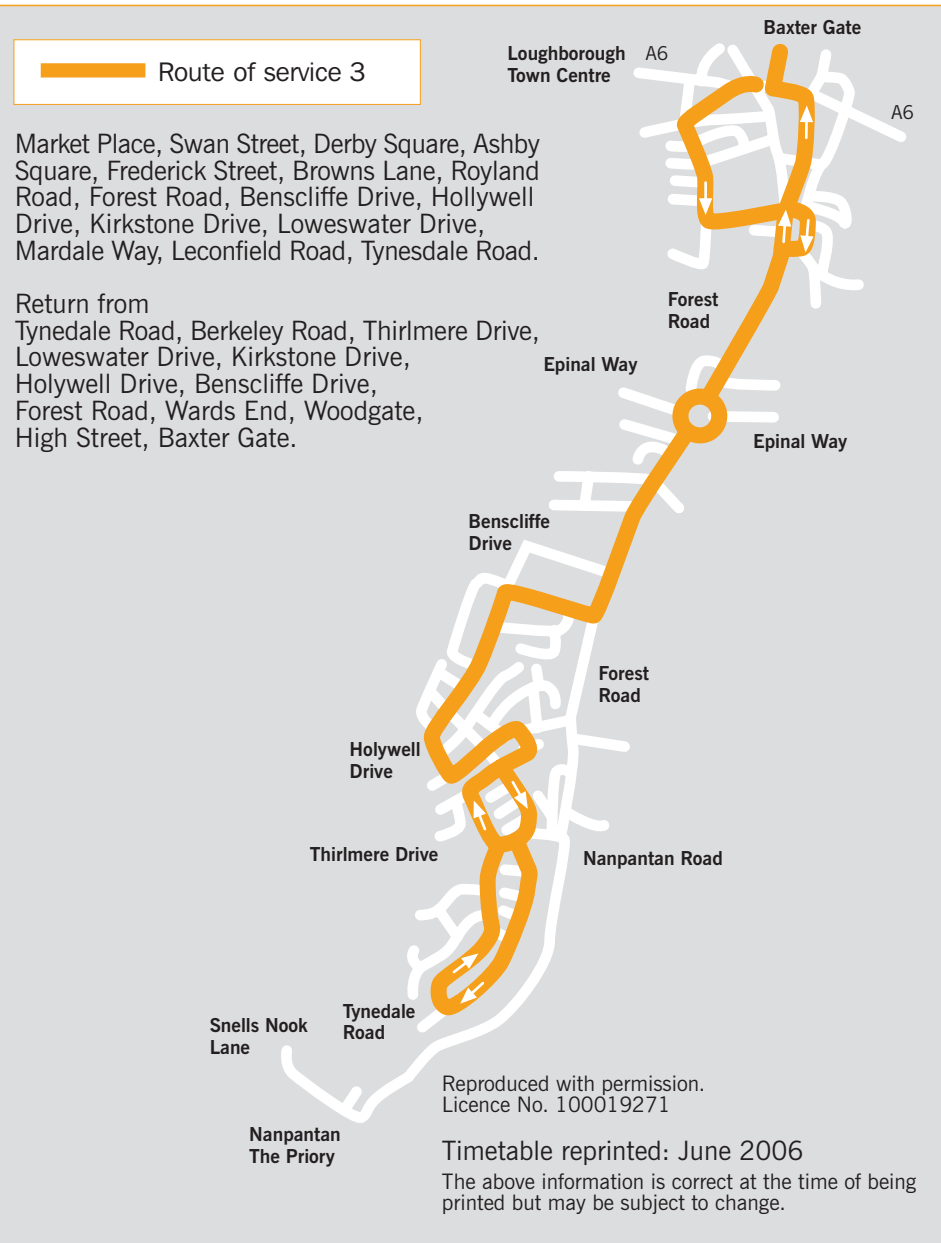

Sample fares:

Tynedale Road/Benscliffe Drive to Town Centre
£1.00 adult single, £1.90 adult return.

Child/older persons' concessions approximately half adult fare.

Need more information?

For all public transport
timetable information.

Service

3

Loughborough - Tynedale Road

June 2006

A local bus
service provided
by Leicestershire
County Council
operated by
Centrebuss

Loughborough Market Place - Loughborough Tynedale Road

3

Monday to Saturday

This service is provided by  Leicestershire County Council

Operated by **Centrebus**

Loughborough, Market Place Stand A	--	0722	0822	0922	1022	1122	1222	1322	1422	1522	1622	1725	1825
Loughborough, Holywell Drive	--	0730	0830	0930	1030	1130	1230	1330	1430	1530	1630	1733	1833
Loughborough, Tynedale Road	--	0735	0835	0935	1035	1135	1235	1335	1435	1535	1635	1738	1838

A large print version of this timetable is available ☎ traveline 0870 608 2 608