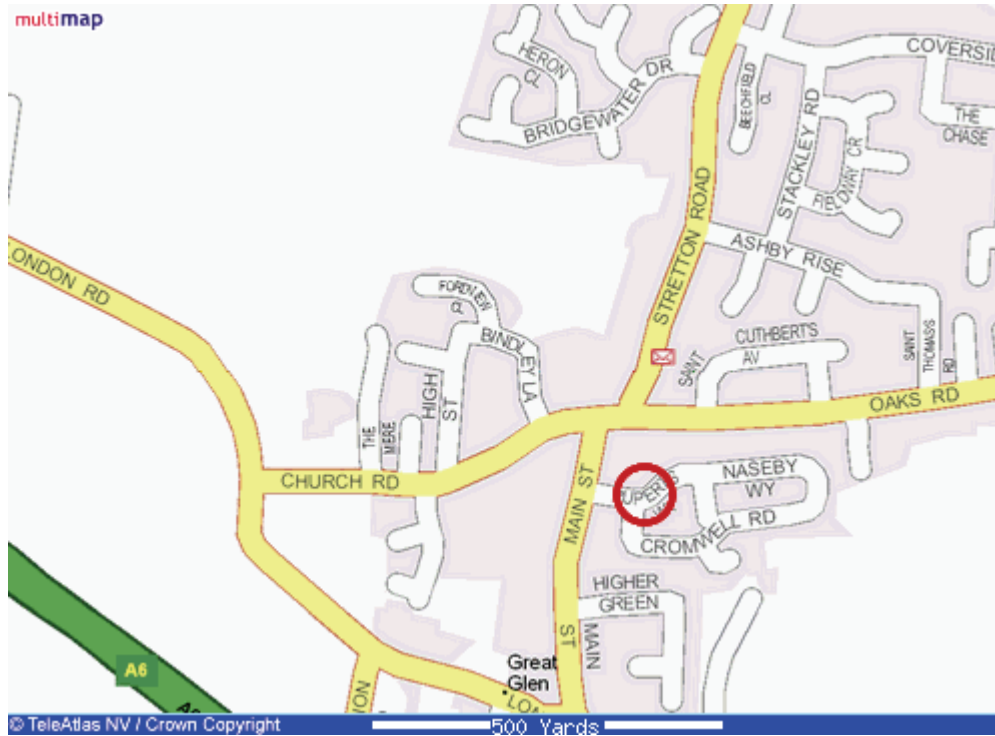

Great Glen Youth Club  
Ruperts Way, LE8 0GG  
Tel: 0116 2711907

#### USING THE M1:

- From the M1 leave the motorway at Junction 21 (signposted Leicester) and follow signs to Leicester City Centre

#### FROM LEICESTER CITY CENTRE:

- Follow A6 out of Leicester towards Oadby, passing Racecourse, through Oadby, taking the by-pass.
- The dual carriageway will reach a roundabout, signposted 1st left for Great Glen (second left for Market Harborough)

- Follow road into Great Glen, passing the church and 'The Yews' pub on the left.
- After the pub, turn left along Main Street for about 200 metres.

- Take the second right, Ruperts Way, and park in the car park immediately on the right.
- The Youth Centre is adjacent to the car park.
- Report to Rosina Bruce, responsible Leader on arrival