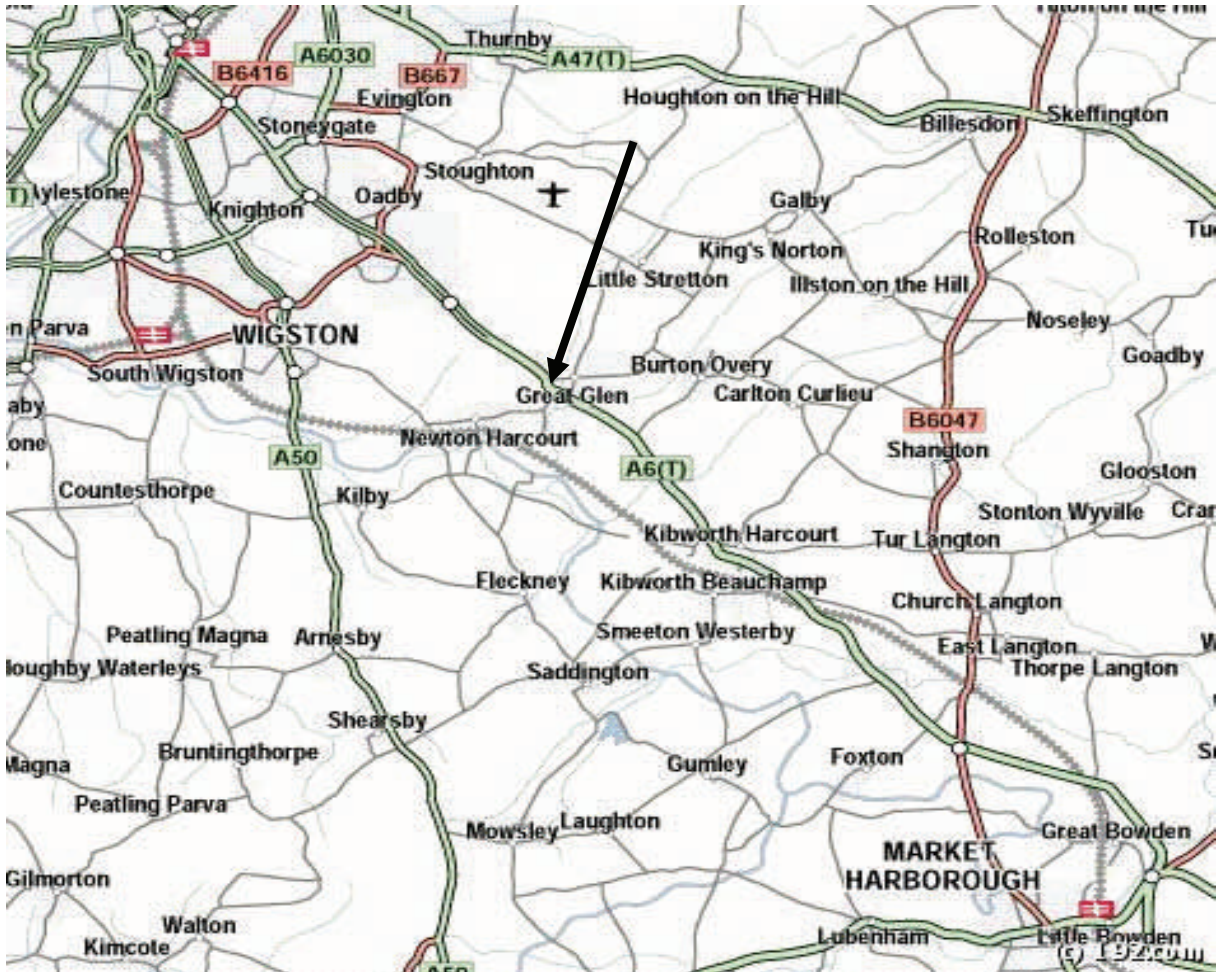

#### USING THE M1:

- From the M1 leave the motorway at Junction 21 (signposted Leicester) and follow signs to Leicester City Centre

#### FROM LEICESTER CITY CENTRE:

- Follow A6 out of Leicester towards Oadby, passing Racecourse, through Oadby, taking the by-pass.
- The dual carriageway will reach a roundabout, signposted 1st left for Great Glen (second left for Market Harborough)

- Follow road into Great Glen, passing the church and 'The Yews' pub on the left.
- After the pub, turn left along Main Street for about 200 metres.

- Take the second right, Ruperts Way, and park in the car park immediately on the right.
- The Youth Centre is adjacent to the car park.
- Report to Rosina Bruce, responsible Leader on arrival