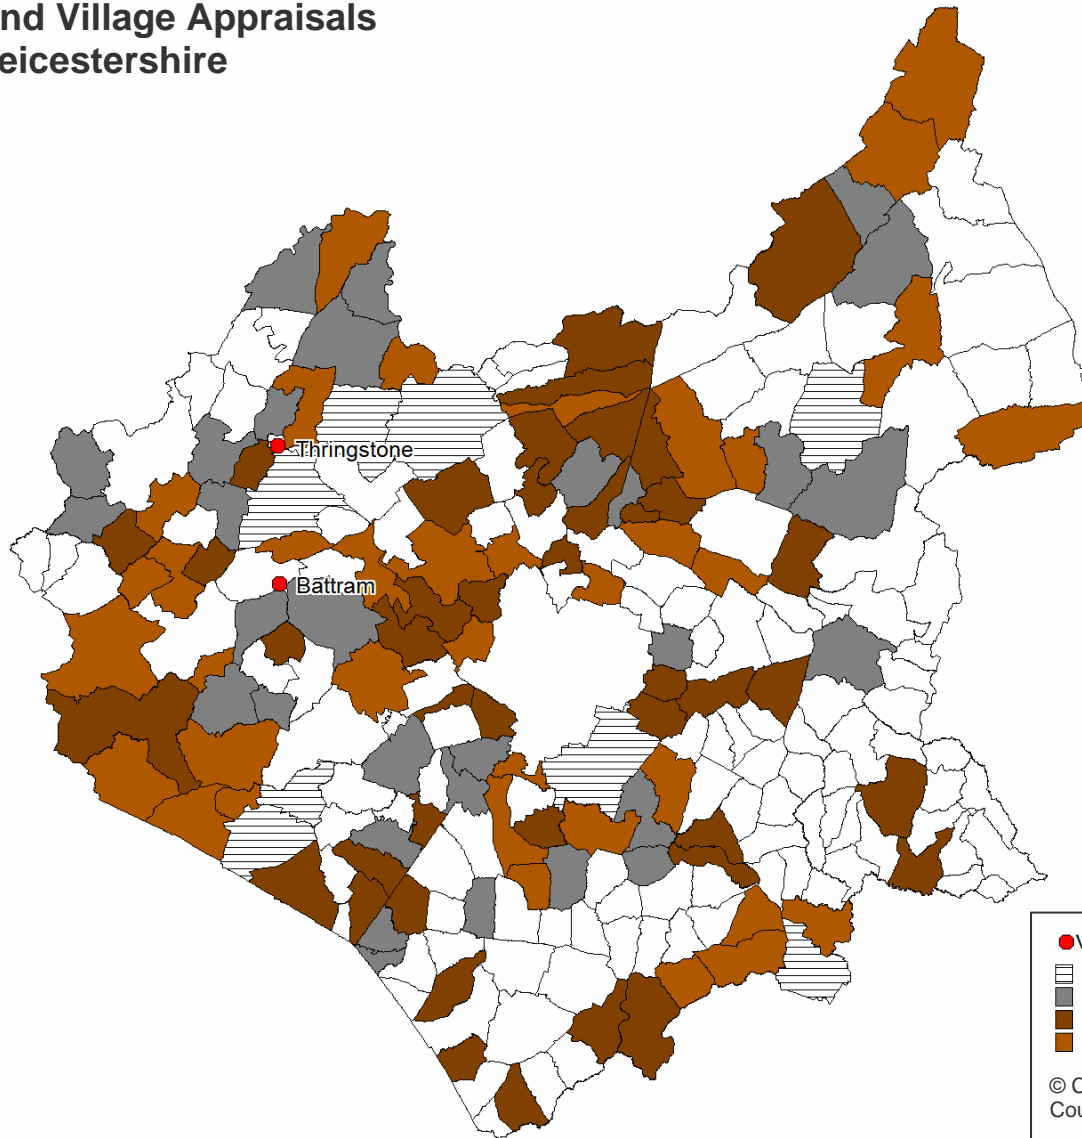

# Parish Plans and Village Appraisals published in Leicestershire

November 2007

- Village appraisal within parish
- ▨ Not applicable (parishes >10k population) (8)
- Parish plan in progress (30)
- Parish plan completed (post-2000) (42)
- Village appraisal completed (pre 2000) (37)

© Crown copyright. All rights reserved. Leicestershire County Council. LA100019271. Published 2007.