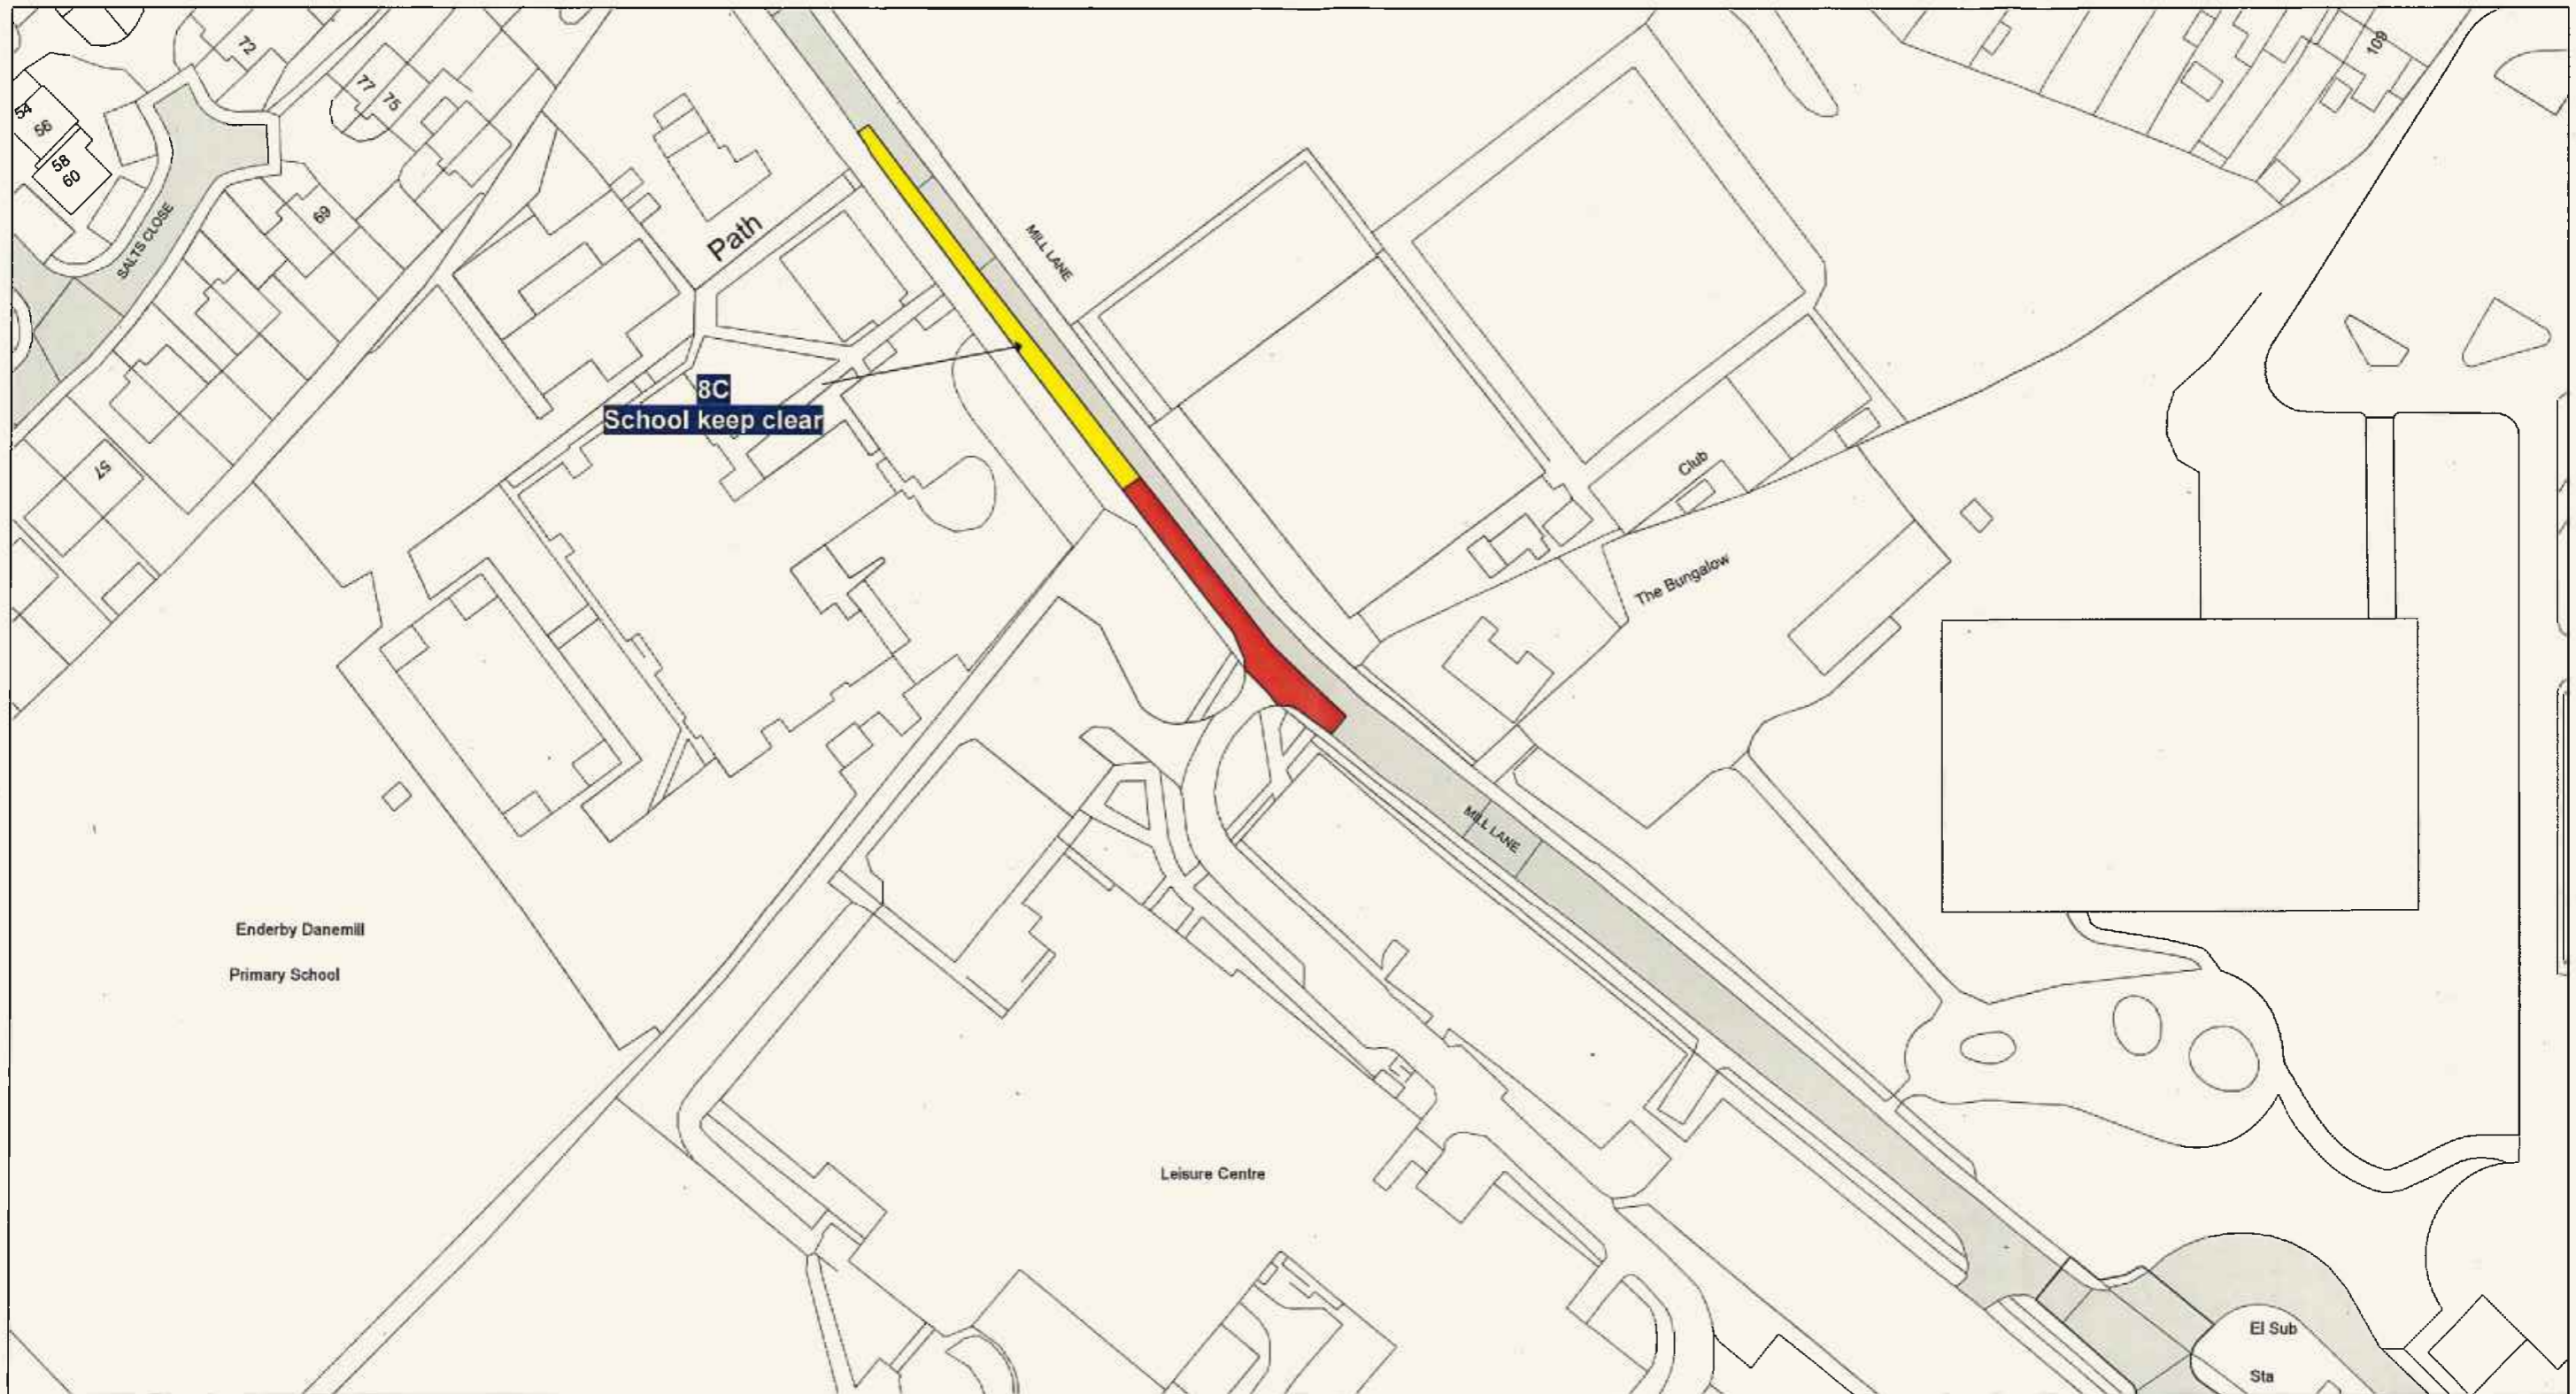

© Crown copyright. All rights reserved
Leicestershire County Council
Licence No. 100019271 2022

Tile Ref: JU83

SCALE	1 : 1250
DATE	27/10/2022
DRAWING No.	
DRAWN BY