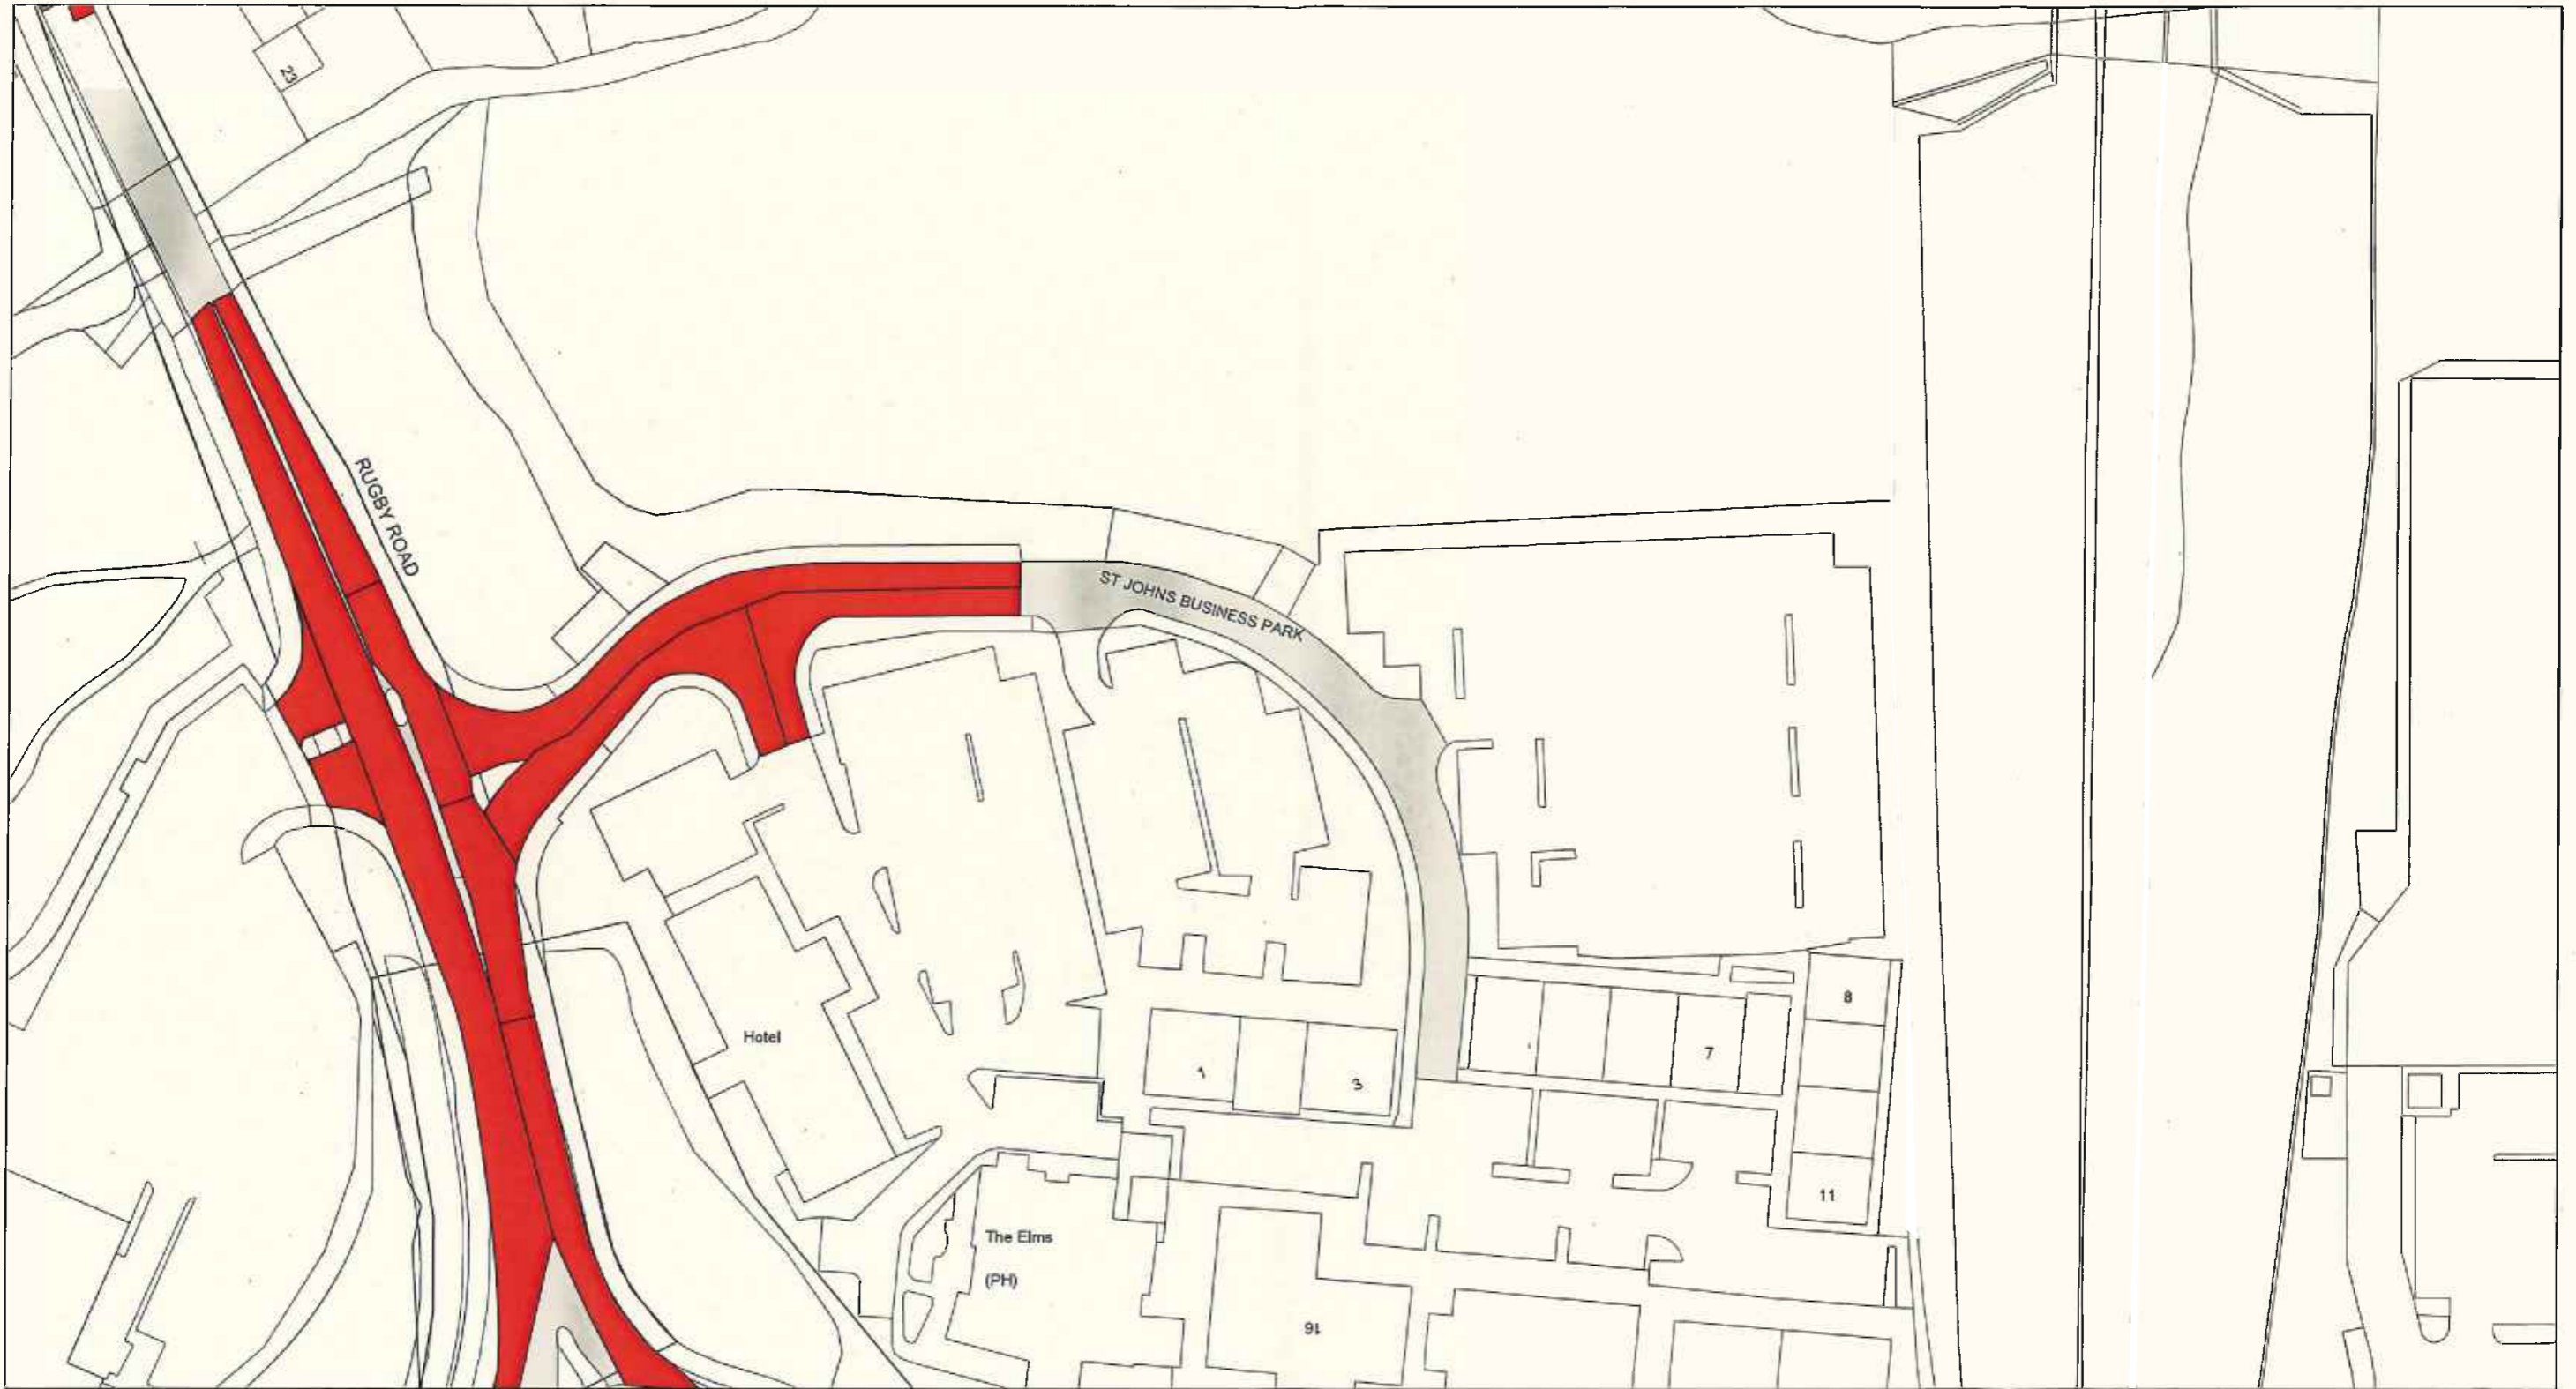

© Crown copyright. All rights reserved
Leicestershire County Council
Licence No. 100019271 2022

Tile Ref: MU85

SCALE	1 : 1250
DATE	10/10/2022
DRAWING No.	
DRAWN BY