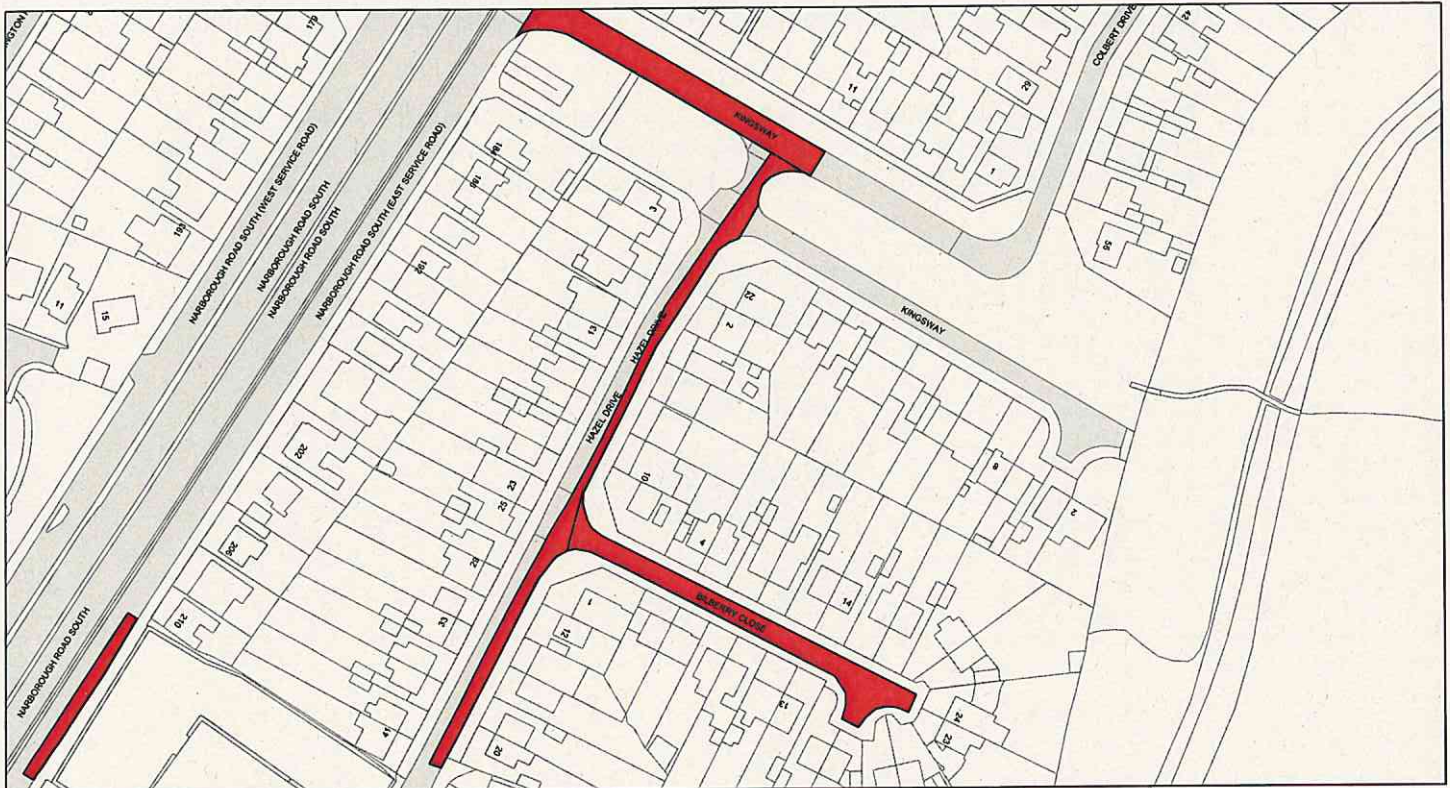

**Leicestershire
County Council**

Tile Ref: JJ89

© Crown copyright. All rights reserved
Leicestershire County Council
Licence No. 100019271 2023

SCALE	1 : 1250
DATE	07/11/2023
DRAWING No.	
DRAWN BY