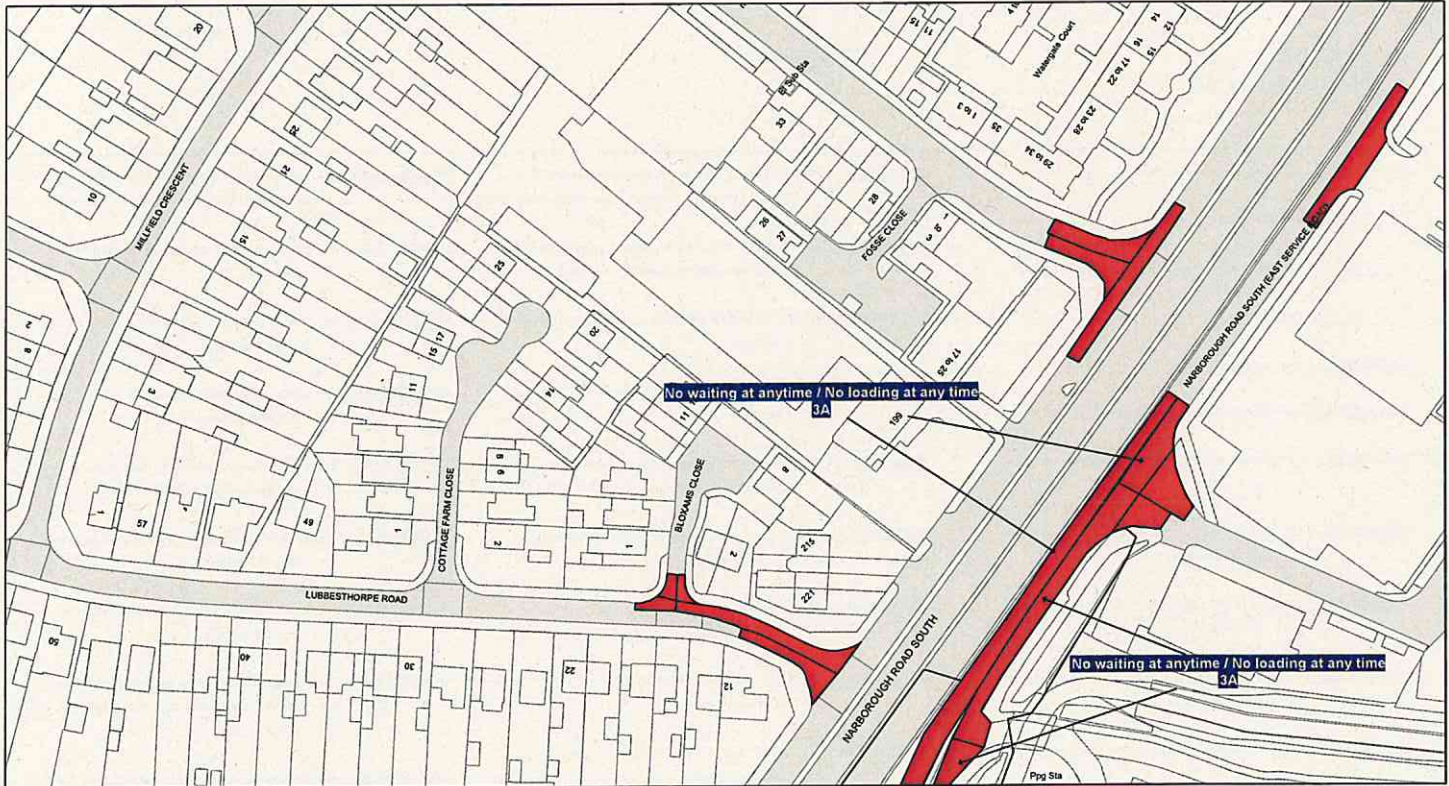

Tile Ref: JK88

© Crown copyright. All rights reserved
Leicestershire County Council
Licence No. 100019271 2023

SCALE	1 : 1250
DATE	07/11/2023
DRAWING No.	
DRAWN BY