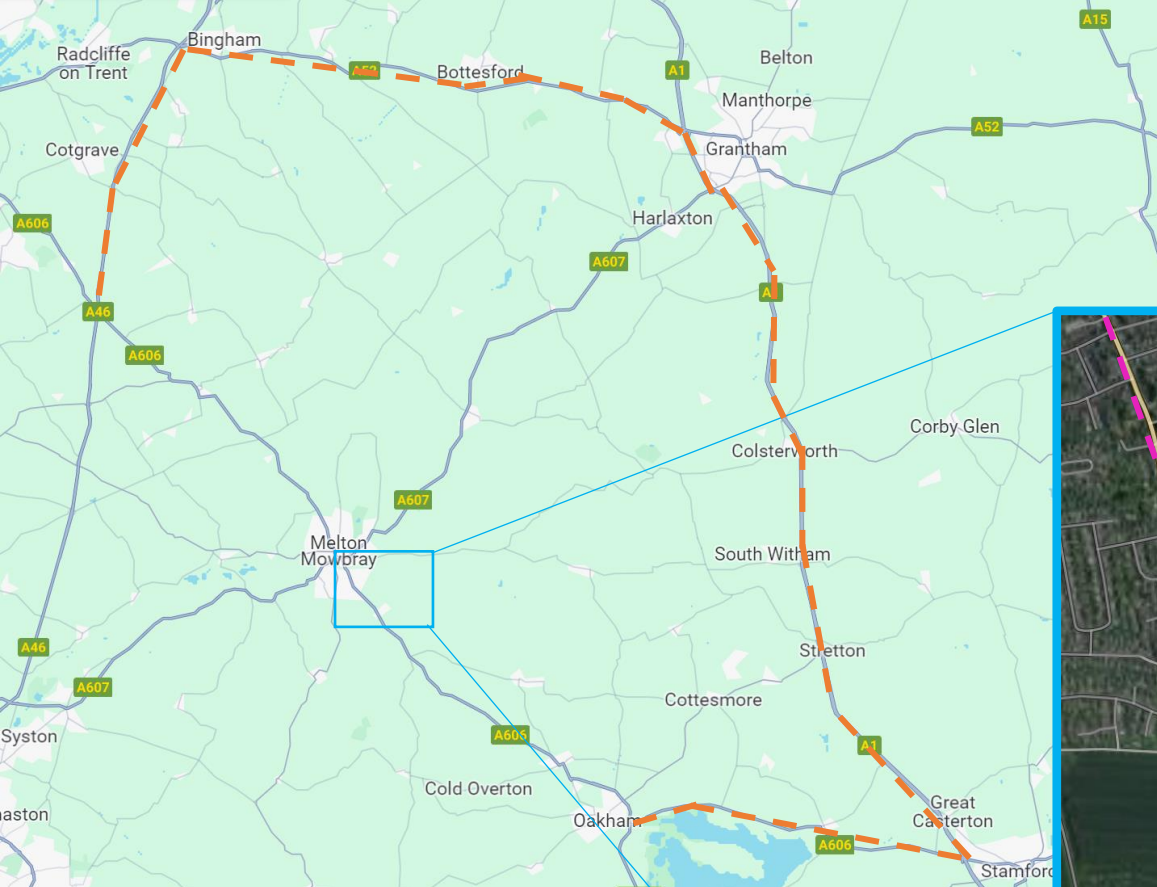

Closure of A606 Burton Road Diversion Plan

07:00 Monday 1st July 2024 to 19:00 Sunday 25th August 2024

Traveling to/from Melton Mowbray

Traffic from Melton Mowbray diverted via the A607 to the A1 to head south.

Traffic from A606 South of Melton Mowbray diverted via the A1 to head North.

Closure of A606 Burton Road Diversion Plan

07:00 Monday 1st July 2024 to 19:00 Sunday 25th August 2024

Traveling beyond Melton Mowbray

Traffic from A46 and Nottingham heading south to Oakham/Stamford diverted via A46 > A52 > A1 > A606 for Stamford/Rutland and Oakham.

Traffic from the south heading north will be diverted via the A1 > A607 for Melton and A1 > A52 for Nottingham.