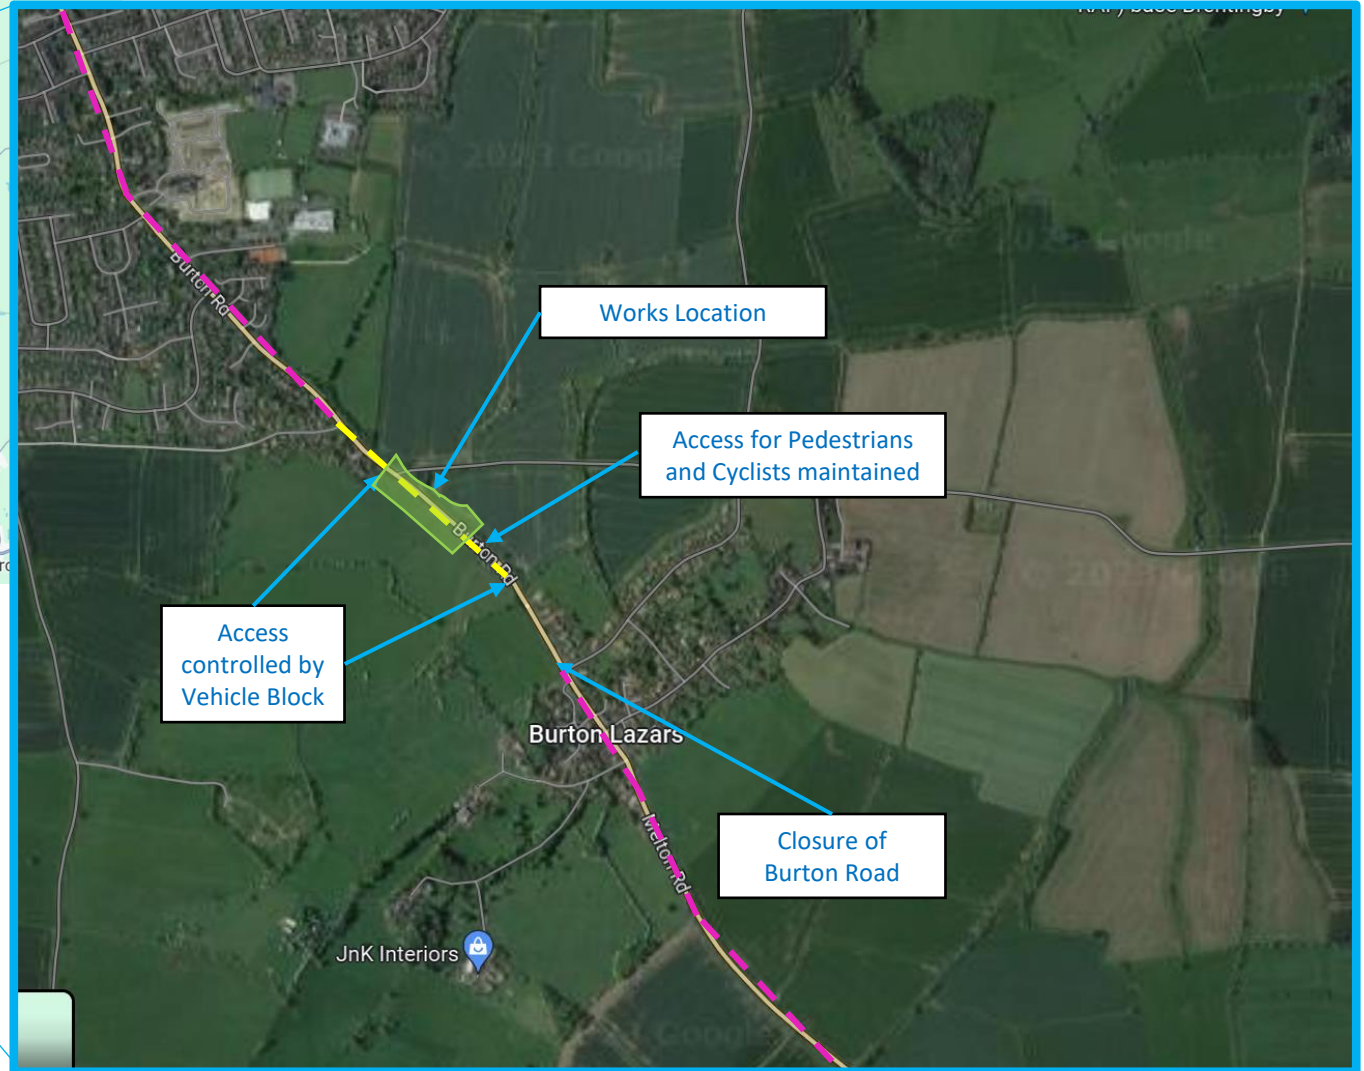

Closure of A606 Burton Road Diversion Plan

07:00 Monday 1st July 2024 to 19:00 Sunday 25th August 2024

Traveling to/from Melton Mowbray

Traffic from Melton Mowbray diverted via the A607 to the A1 to head south.

Traffic from A606 South of Melton Mowbray diverted via the A1 to head North.

Closure of A606 Burton Road Diversion Plan

07:00 Monday 1st July 2024 to 19:00 Sunday 25th August 2024

Traveling beyond Melton Mowbray

Traffic from A46 and Nottingham heading south to Oakham/Stamford diverted via A46 > A52 > A1 > A606 for Stamford/Rutland and Oakham.

Traffic from the south heading north will be diverted via the A1 > A607 for Melton and A1 > A52 for Nottingham.