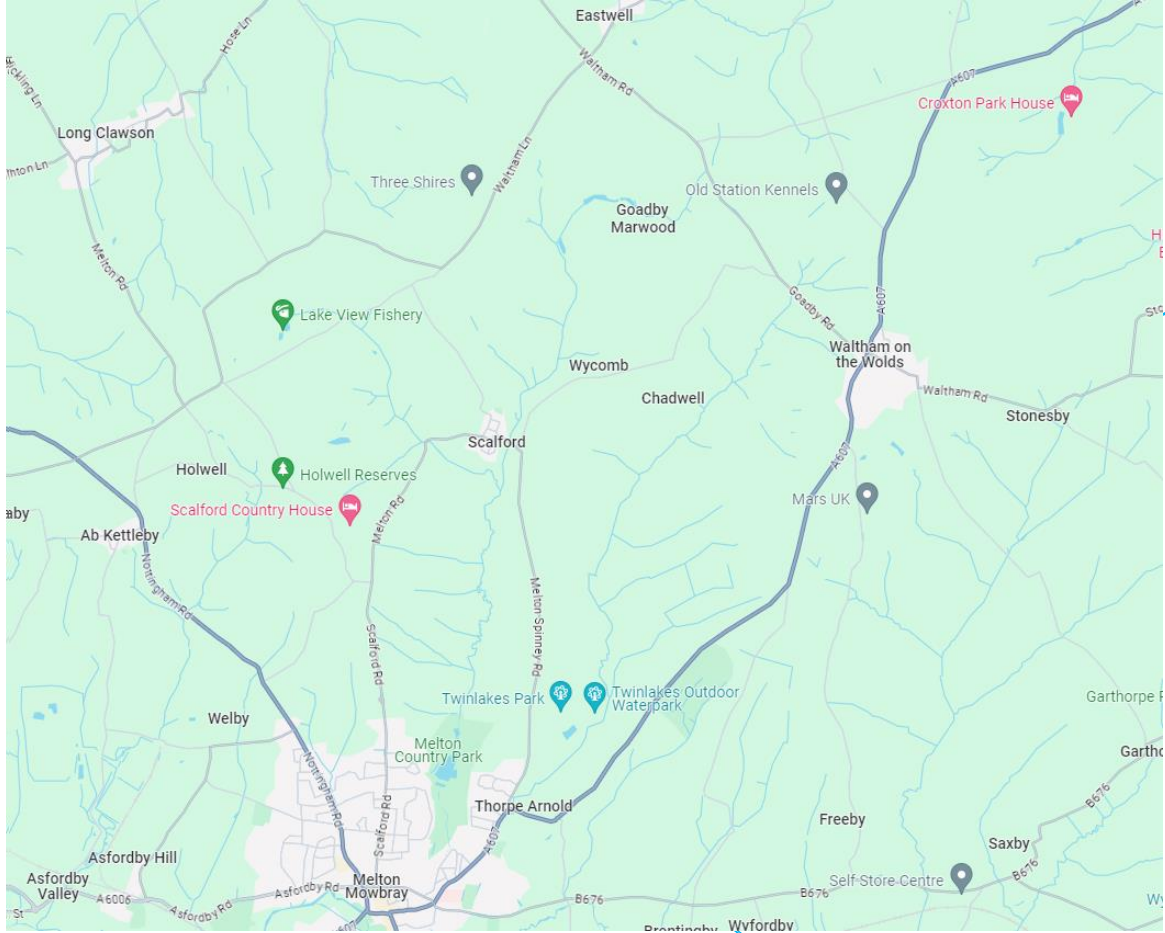

Scalford Road Closure Diversion Plan

6:00 am Mon 15th July 2024 to 8:00 pm Sun 25th August 2024

Traveling to/from Melton Mowbray

Traffic from Melton Mowbray to Scalford diverted via the A607 to Waltham on the Wolds

Traffic from Scalford to Melton Mowbray diverted to the A607 via Waltham on the Wolds