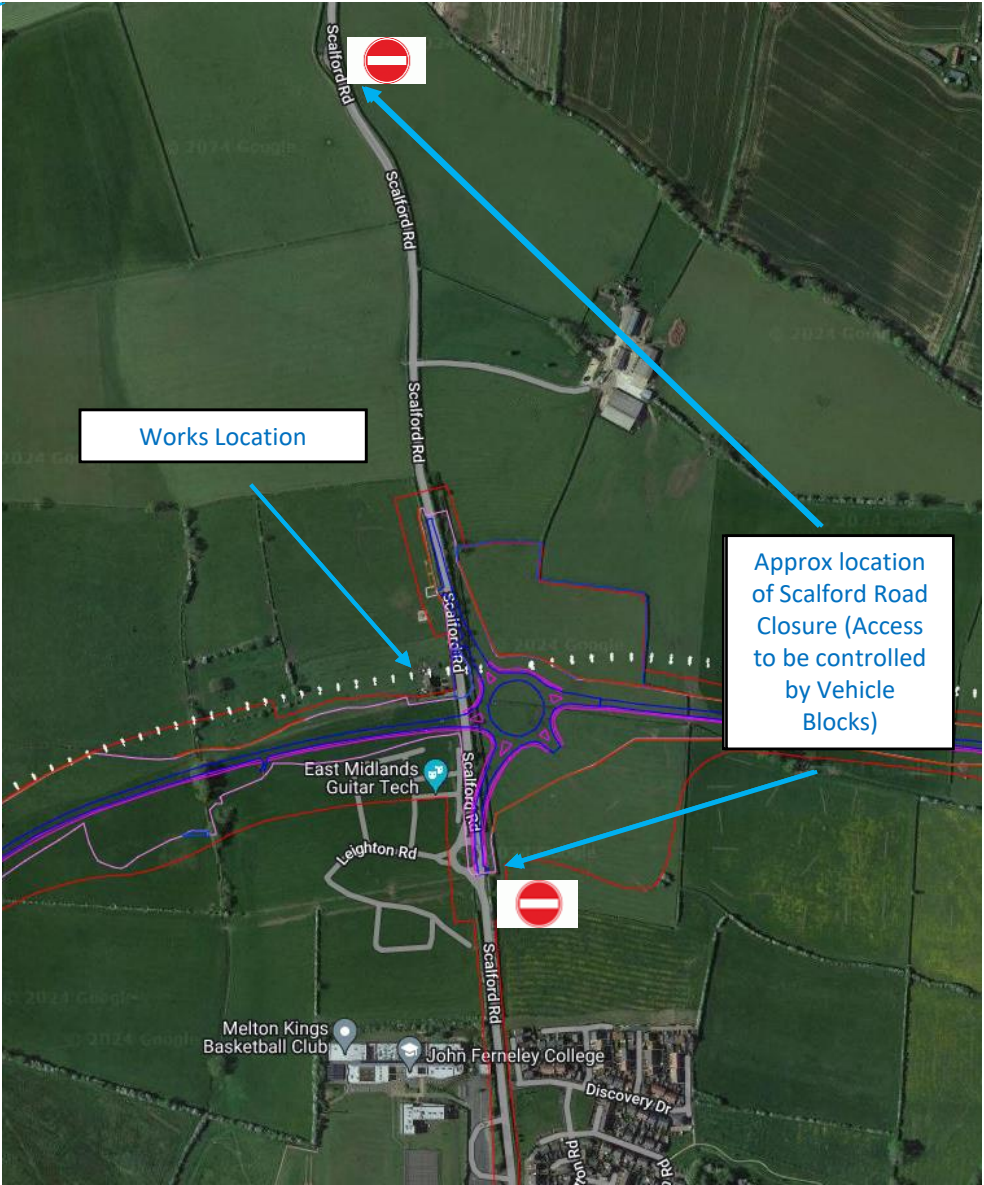

Scalford Road Closure Diversion Plan

6:00 am Mon 15th July 2024 to 8:00 pm Sun 25th August 2024

Traveling to/from Melton Mowbray

Traffic from Melton Mowbray to Scalford diverted via the A607 to Waltham on the Wolds

Traffic from Scalford to Melton Mowbray diverted to the A607 via Waltham on the Wolds