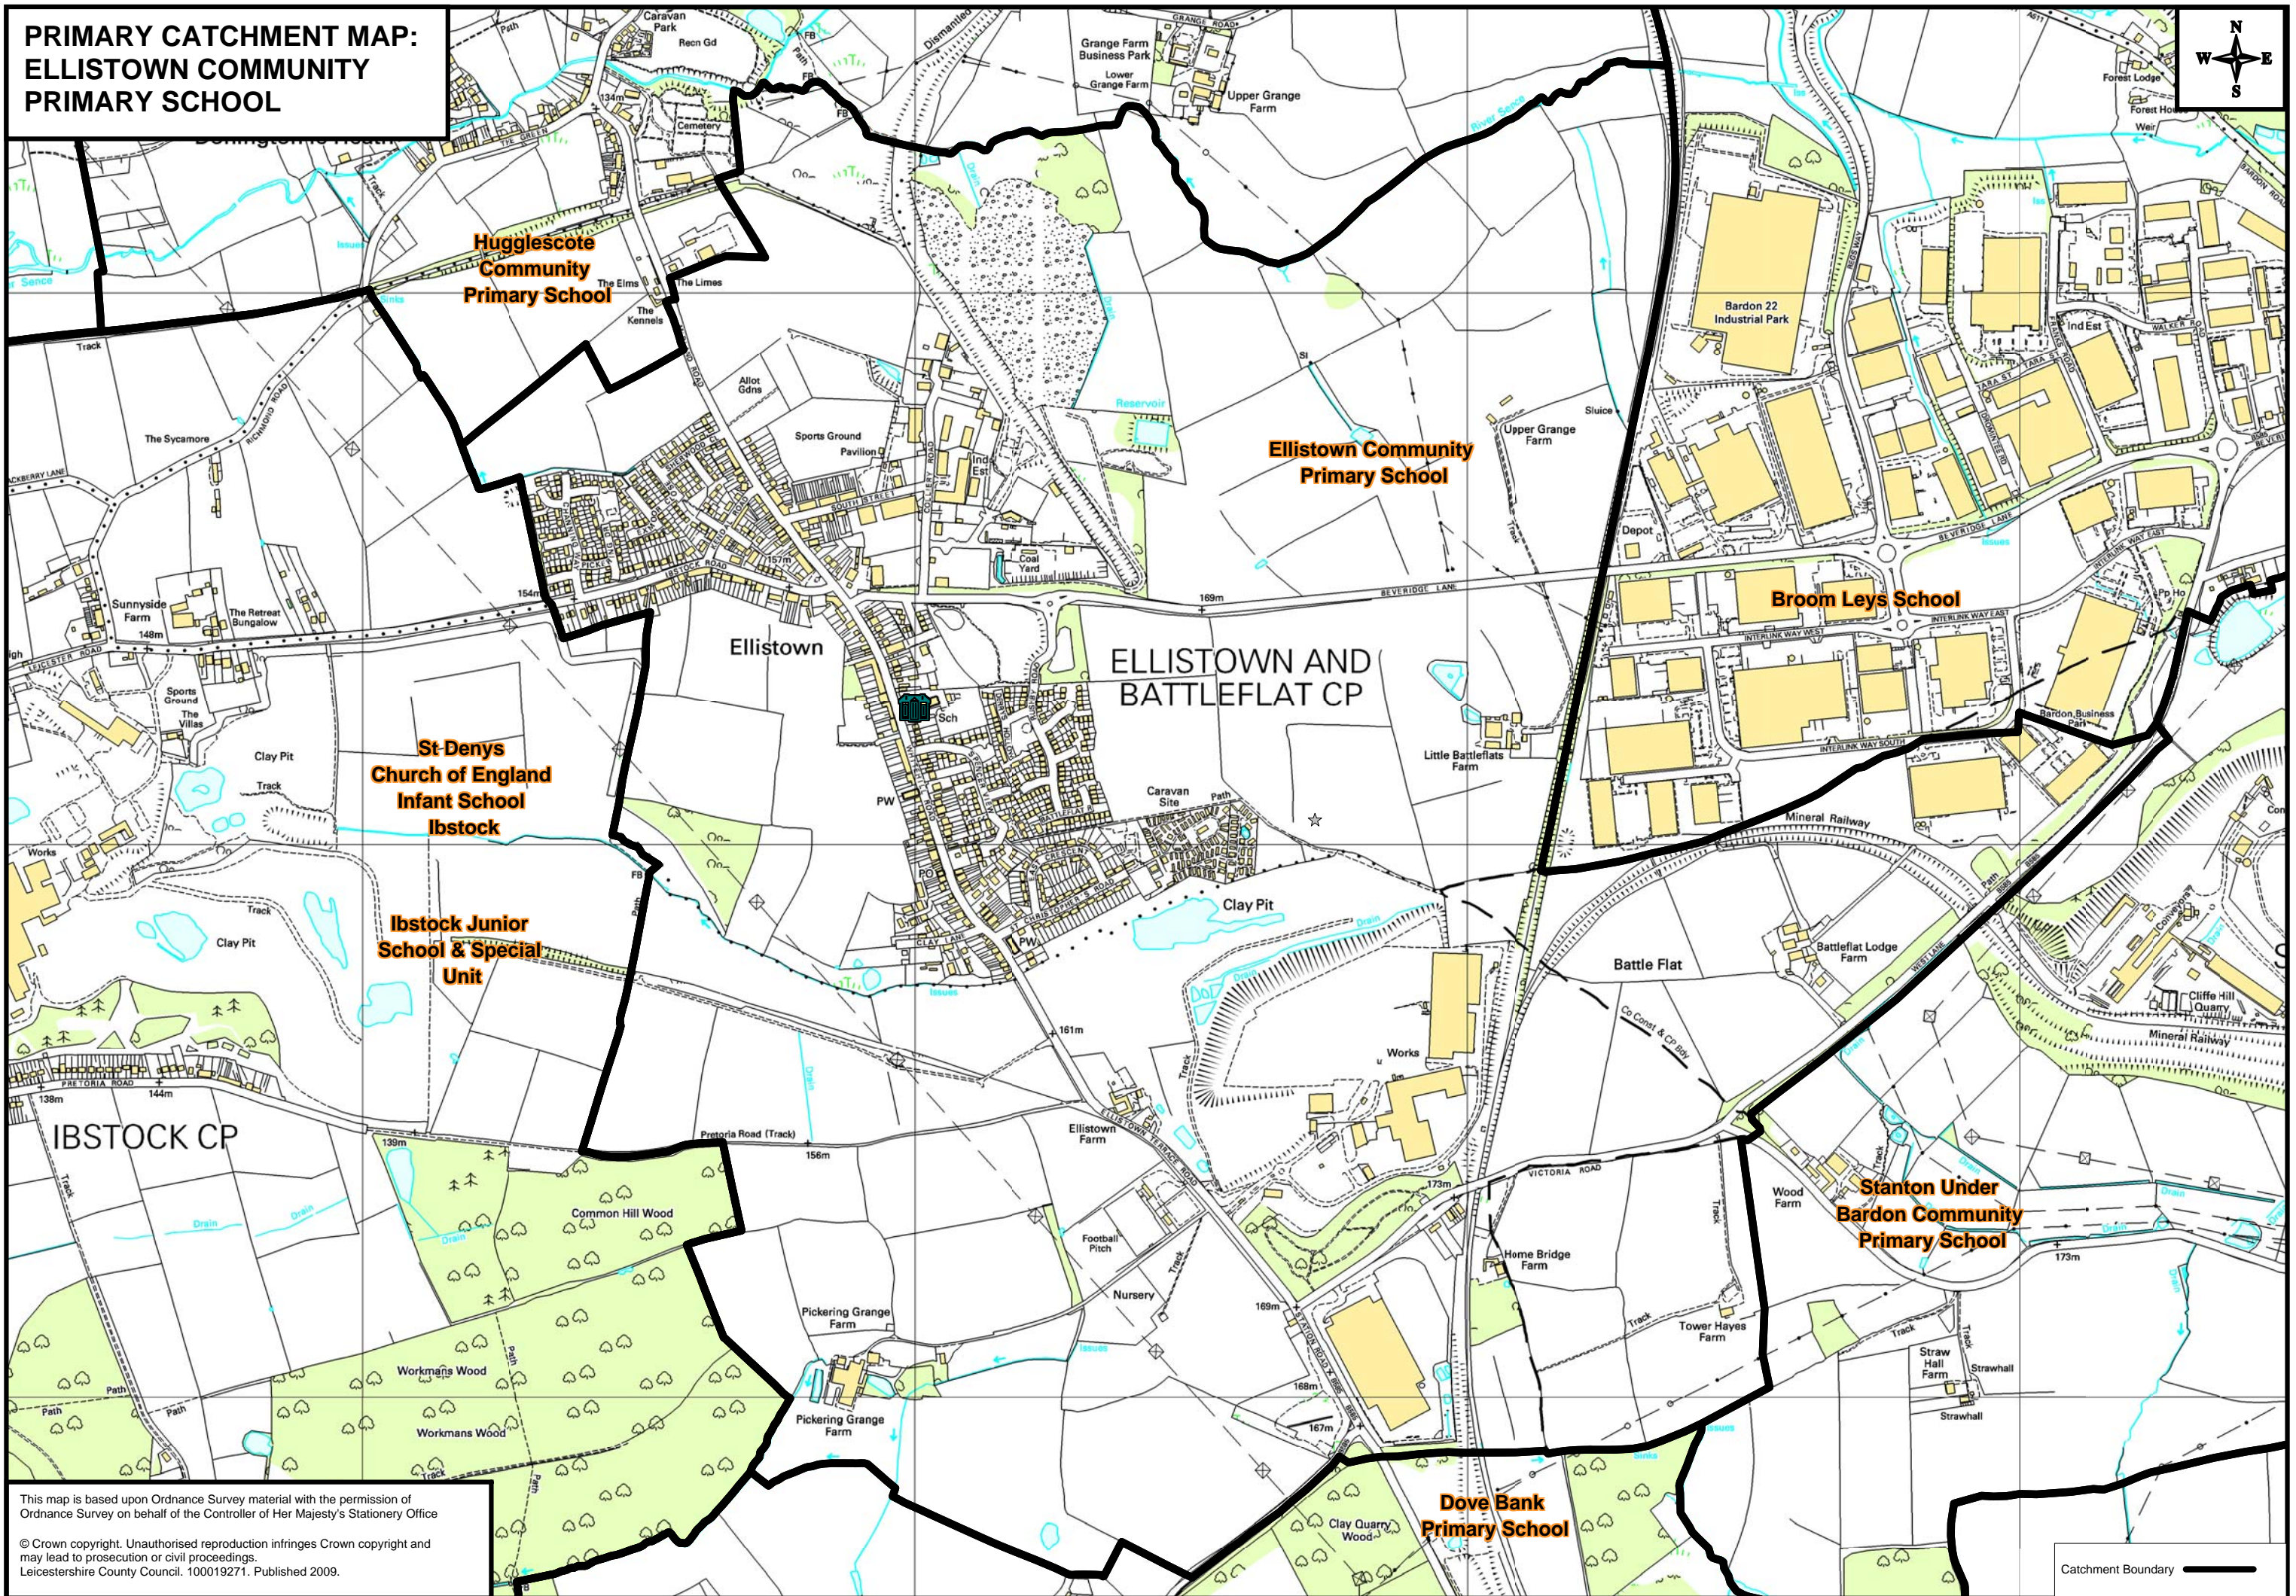

**PRIMARY CATCHMENT MAP:
ELLISTOWN COMMUNITY
PRIMARY SCHOOL**

This map is based upon Ordnance Survey material with the permission of Ordnance Survey on behalf of the Controller of Her Majesty's Stationery Office

© Crown copyright. Unauthorised reproduction infringes Crown copyright and may lead to prosecution or civil proceedings.
Leicestershire County Council. 100019271. Published 2009.

Catchment Boundary 