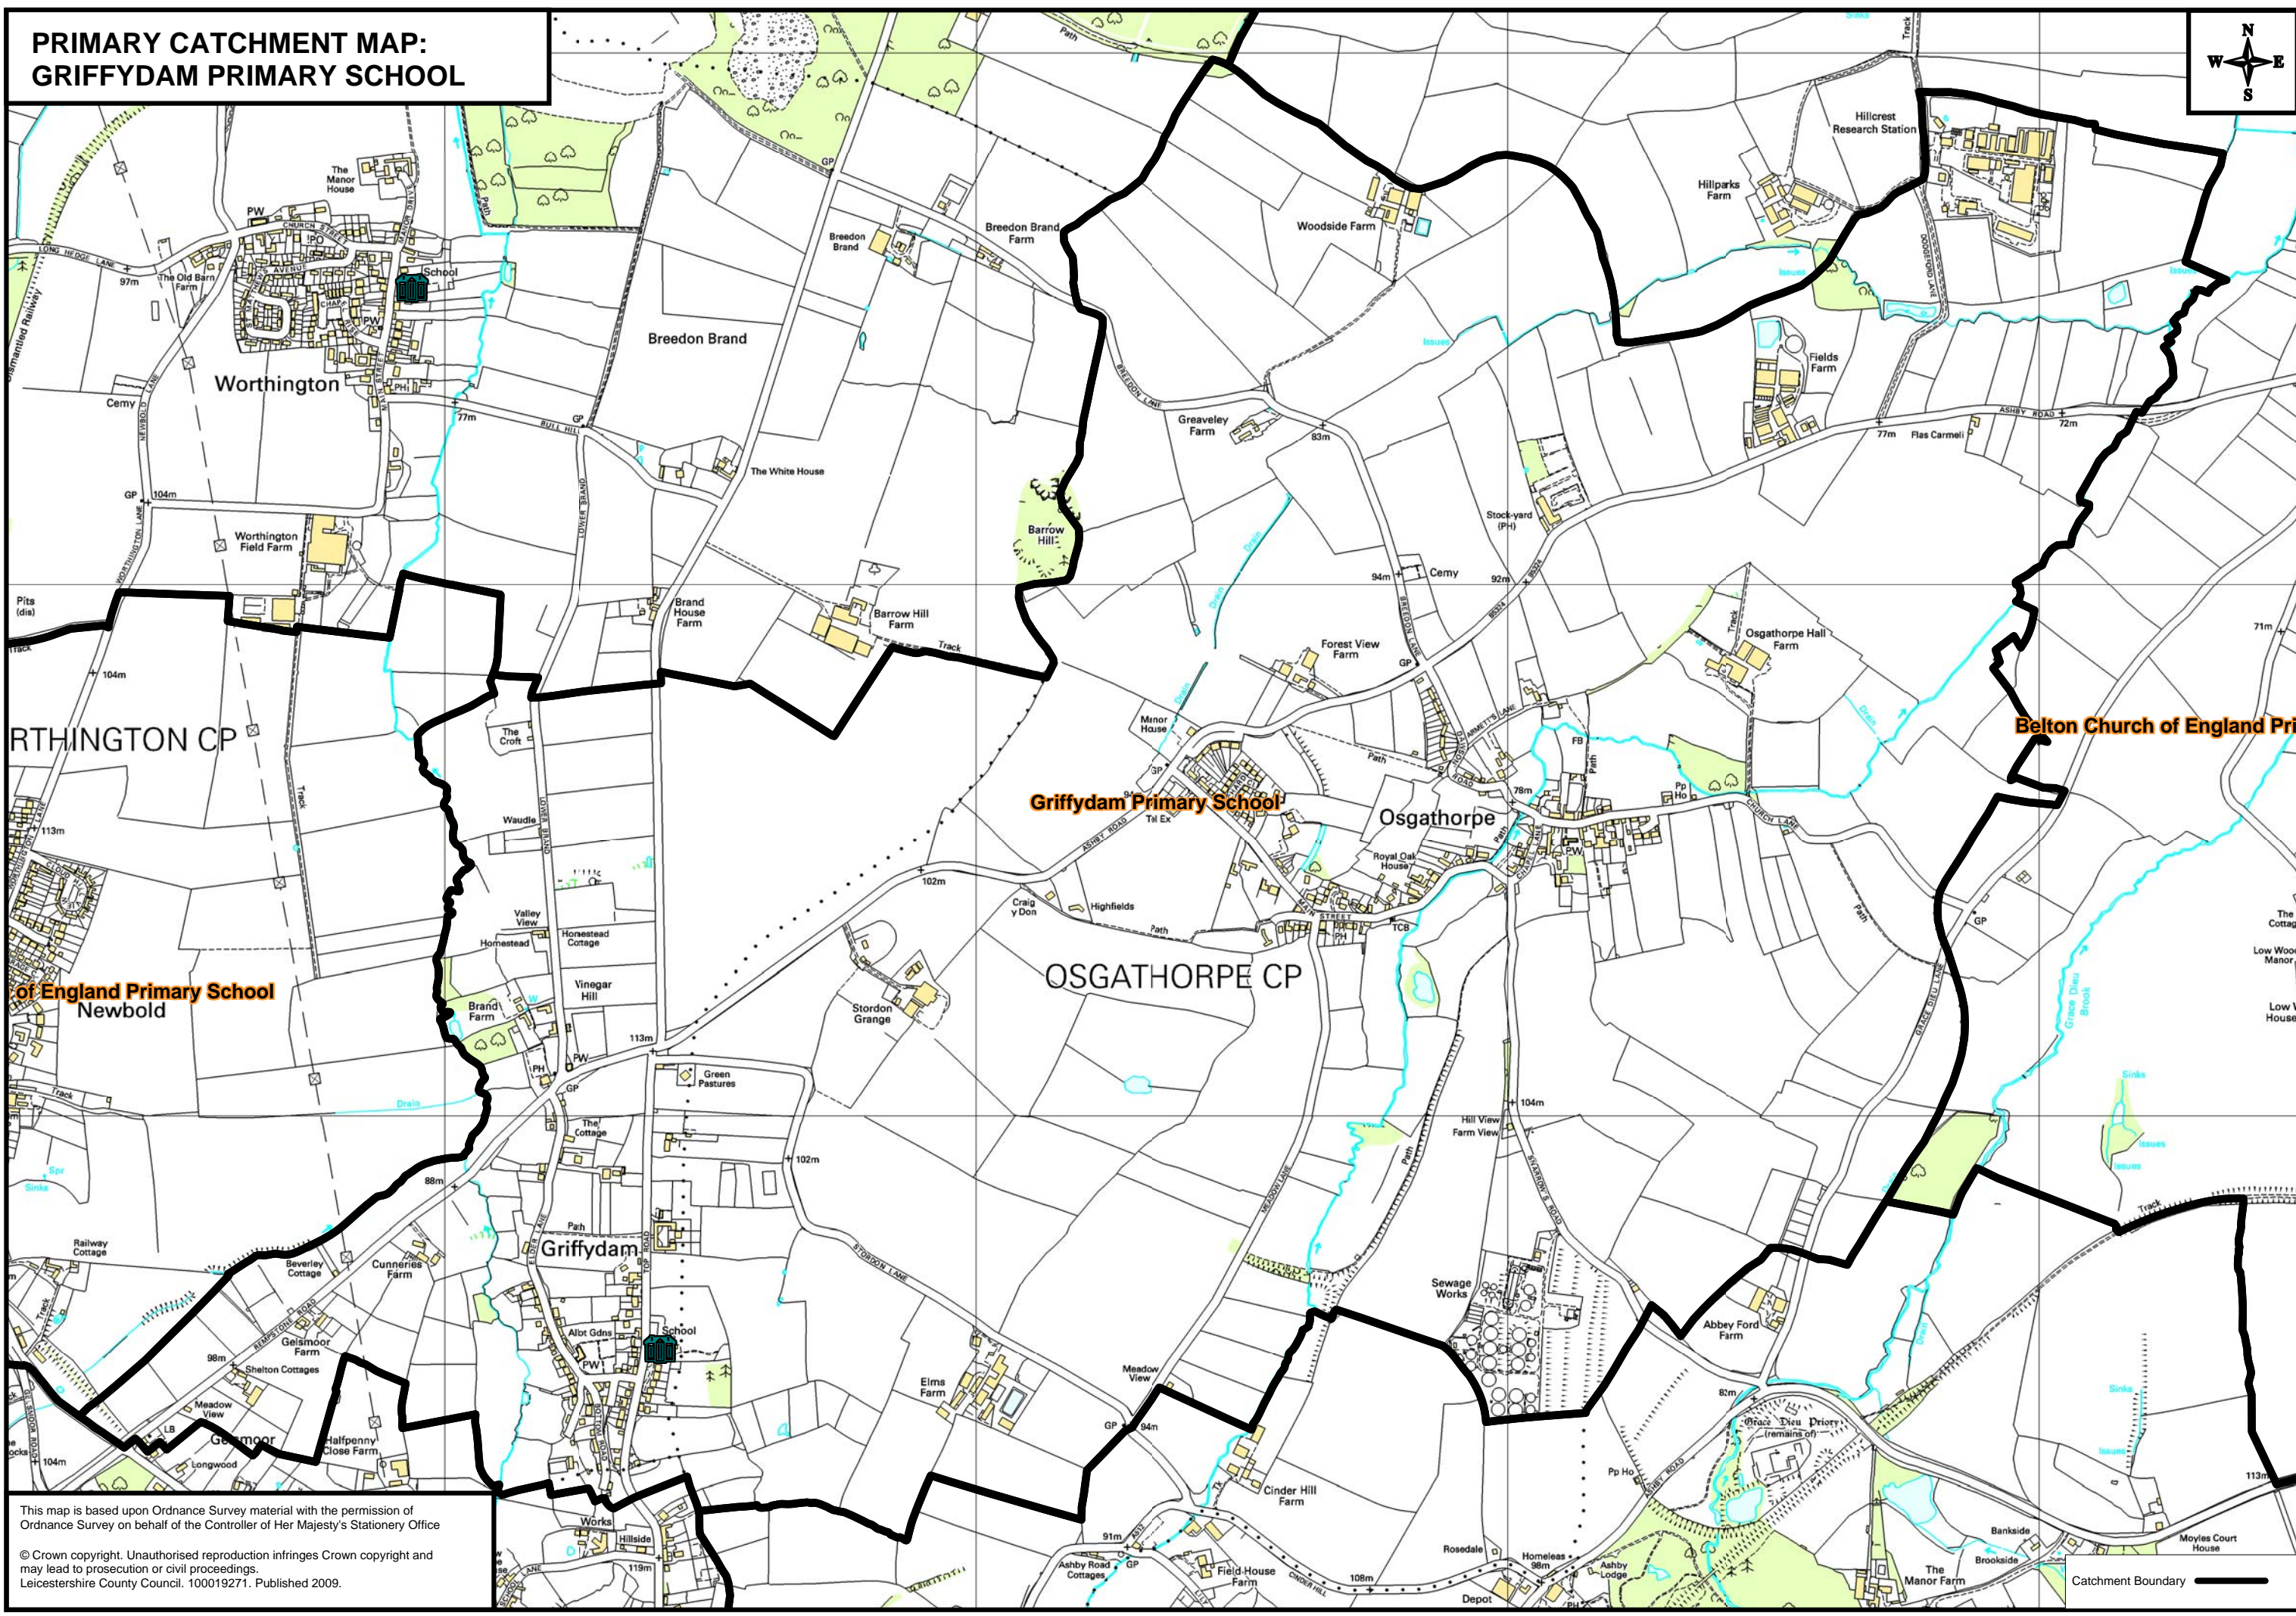

# PRIMARY CATCHMENT MAP: GRIFFYDAM PRIMARY SCHOOL

This map is based upon Ordnance Survey material with the permission of Ordnance Survey on behalf of the Controller of Her Majesty's Stationary Office  
© Crown copyright. Unauthorised reproduction infringes Crown copyright and may lead to prosecution or civil proceedings.  
Leicestershire County Council. 100019271. Published 2009.