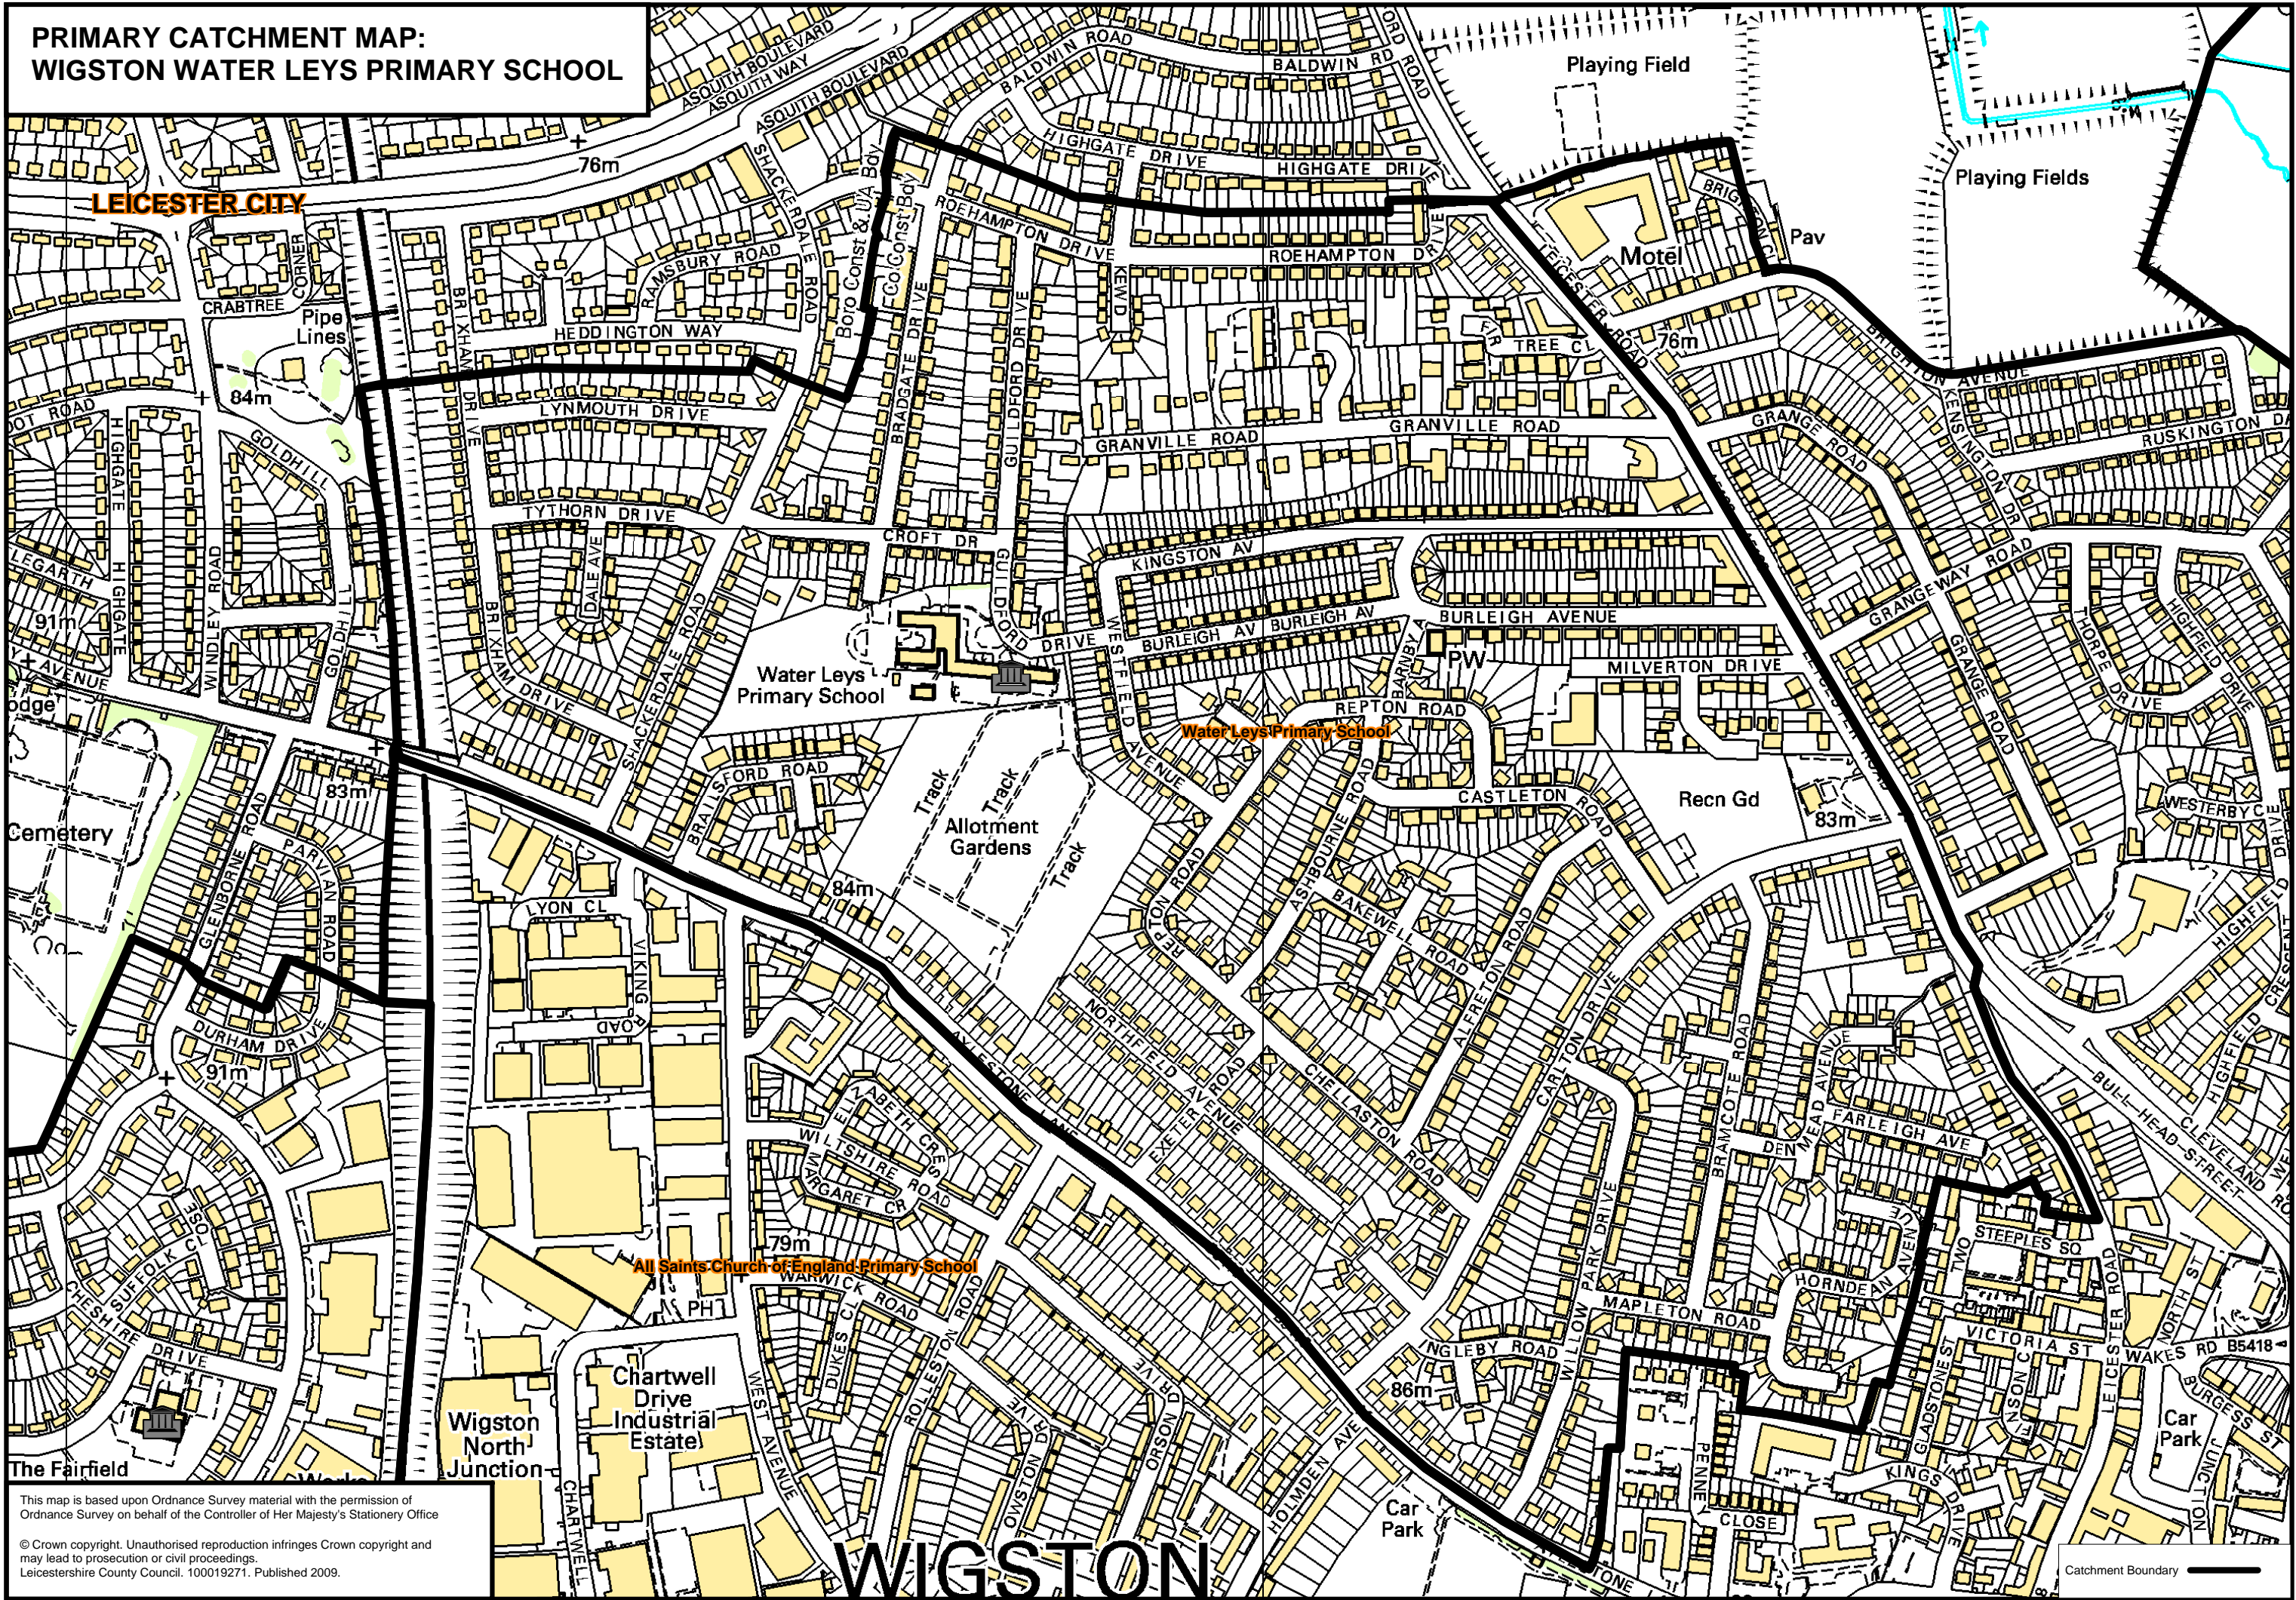

**PRIMARY CATCHMENT MAP:  
WIGSTON WATER LEYS PRIMARY SCHOOL**

LEICESTER CITY

Water Leys Primary School

Water Leys Primary School

All Saints Church of England Primary School

Chartwell Drive Industrial Estate

WIGSTON

This map is based upon Ordnance Survey material with the permission of Ordnance Survey on behalf of the Controller of Her Majesty's Stationery Office  
© Crown copyright. Unauthorised reproduction infringes Crown copyright and may lead to prosecution or civil proceedings.  
Leicestershire County Council. 100019271. Published 2009.

Catchment Boundary