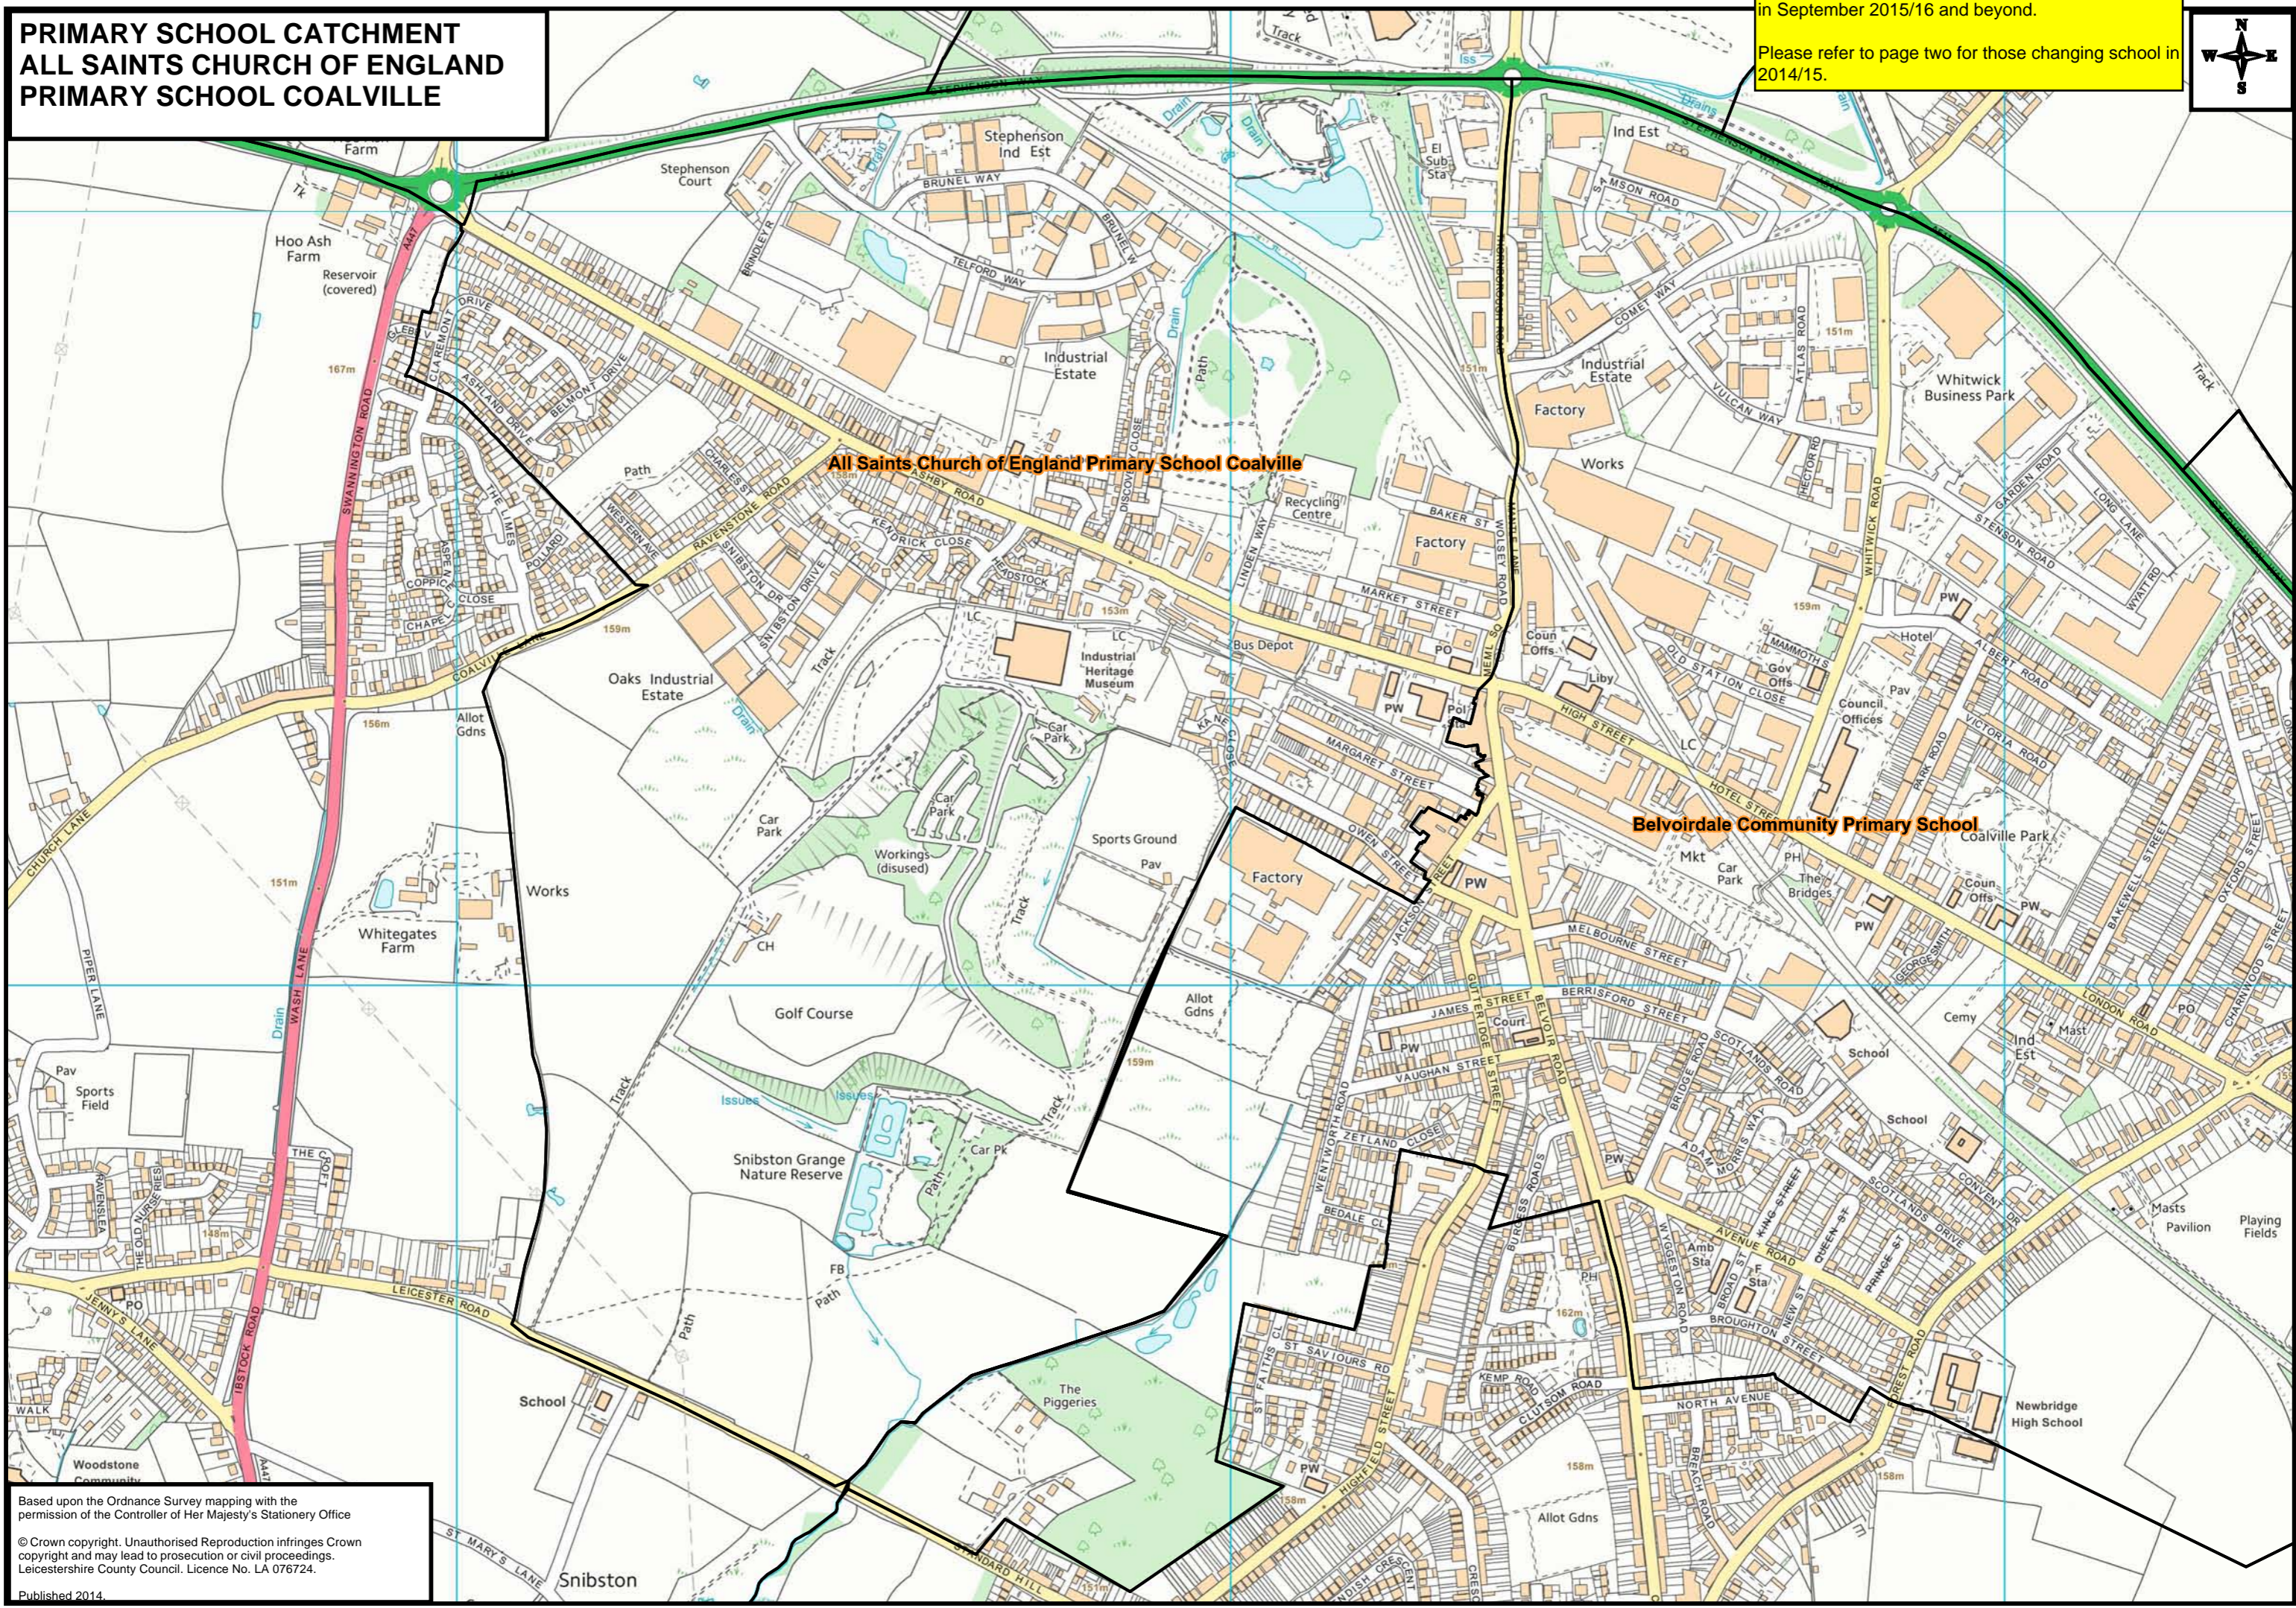

Based upon the Ordnance Survey mapping with the permission of the Controller of Her Majesty's Stationery Office
© Crown copyright. Unauthorised reproduction infringes Crown copyright and may lead to prosecution or civil proceedings.
Leicestershire County Council. Licence No. LA 076724.
Published 2014.

**PRIMARY CATCHMENT MAP:
ALL SAINTS C OF E PRIMARY, COALVILLE**

Catchment boundaries for pupils changing school in 2014/15.

Please refer to the map on page one for those seeking entry in 2015/16 and beyond.

This map is based upon Ordnance Survey material with the permission of Ordnance Survey on behalf of the Controller of Her Majesty's Stationery Office

© Crown copyright. Unauthorised reproduction infringes Crown copyright and may lead to prosecution or civil proceedings.
Leicestershire County Council. 100019271. Published 2009.

Catchment Boundary