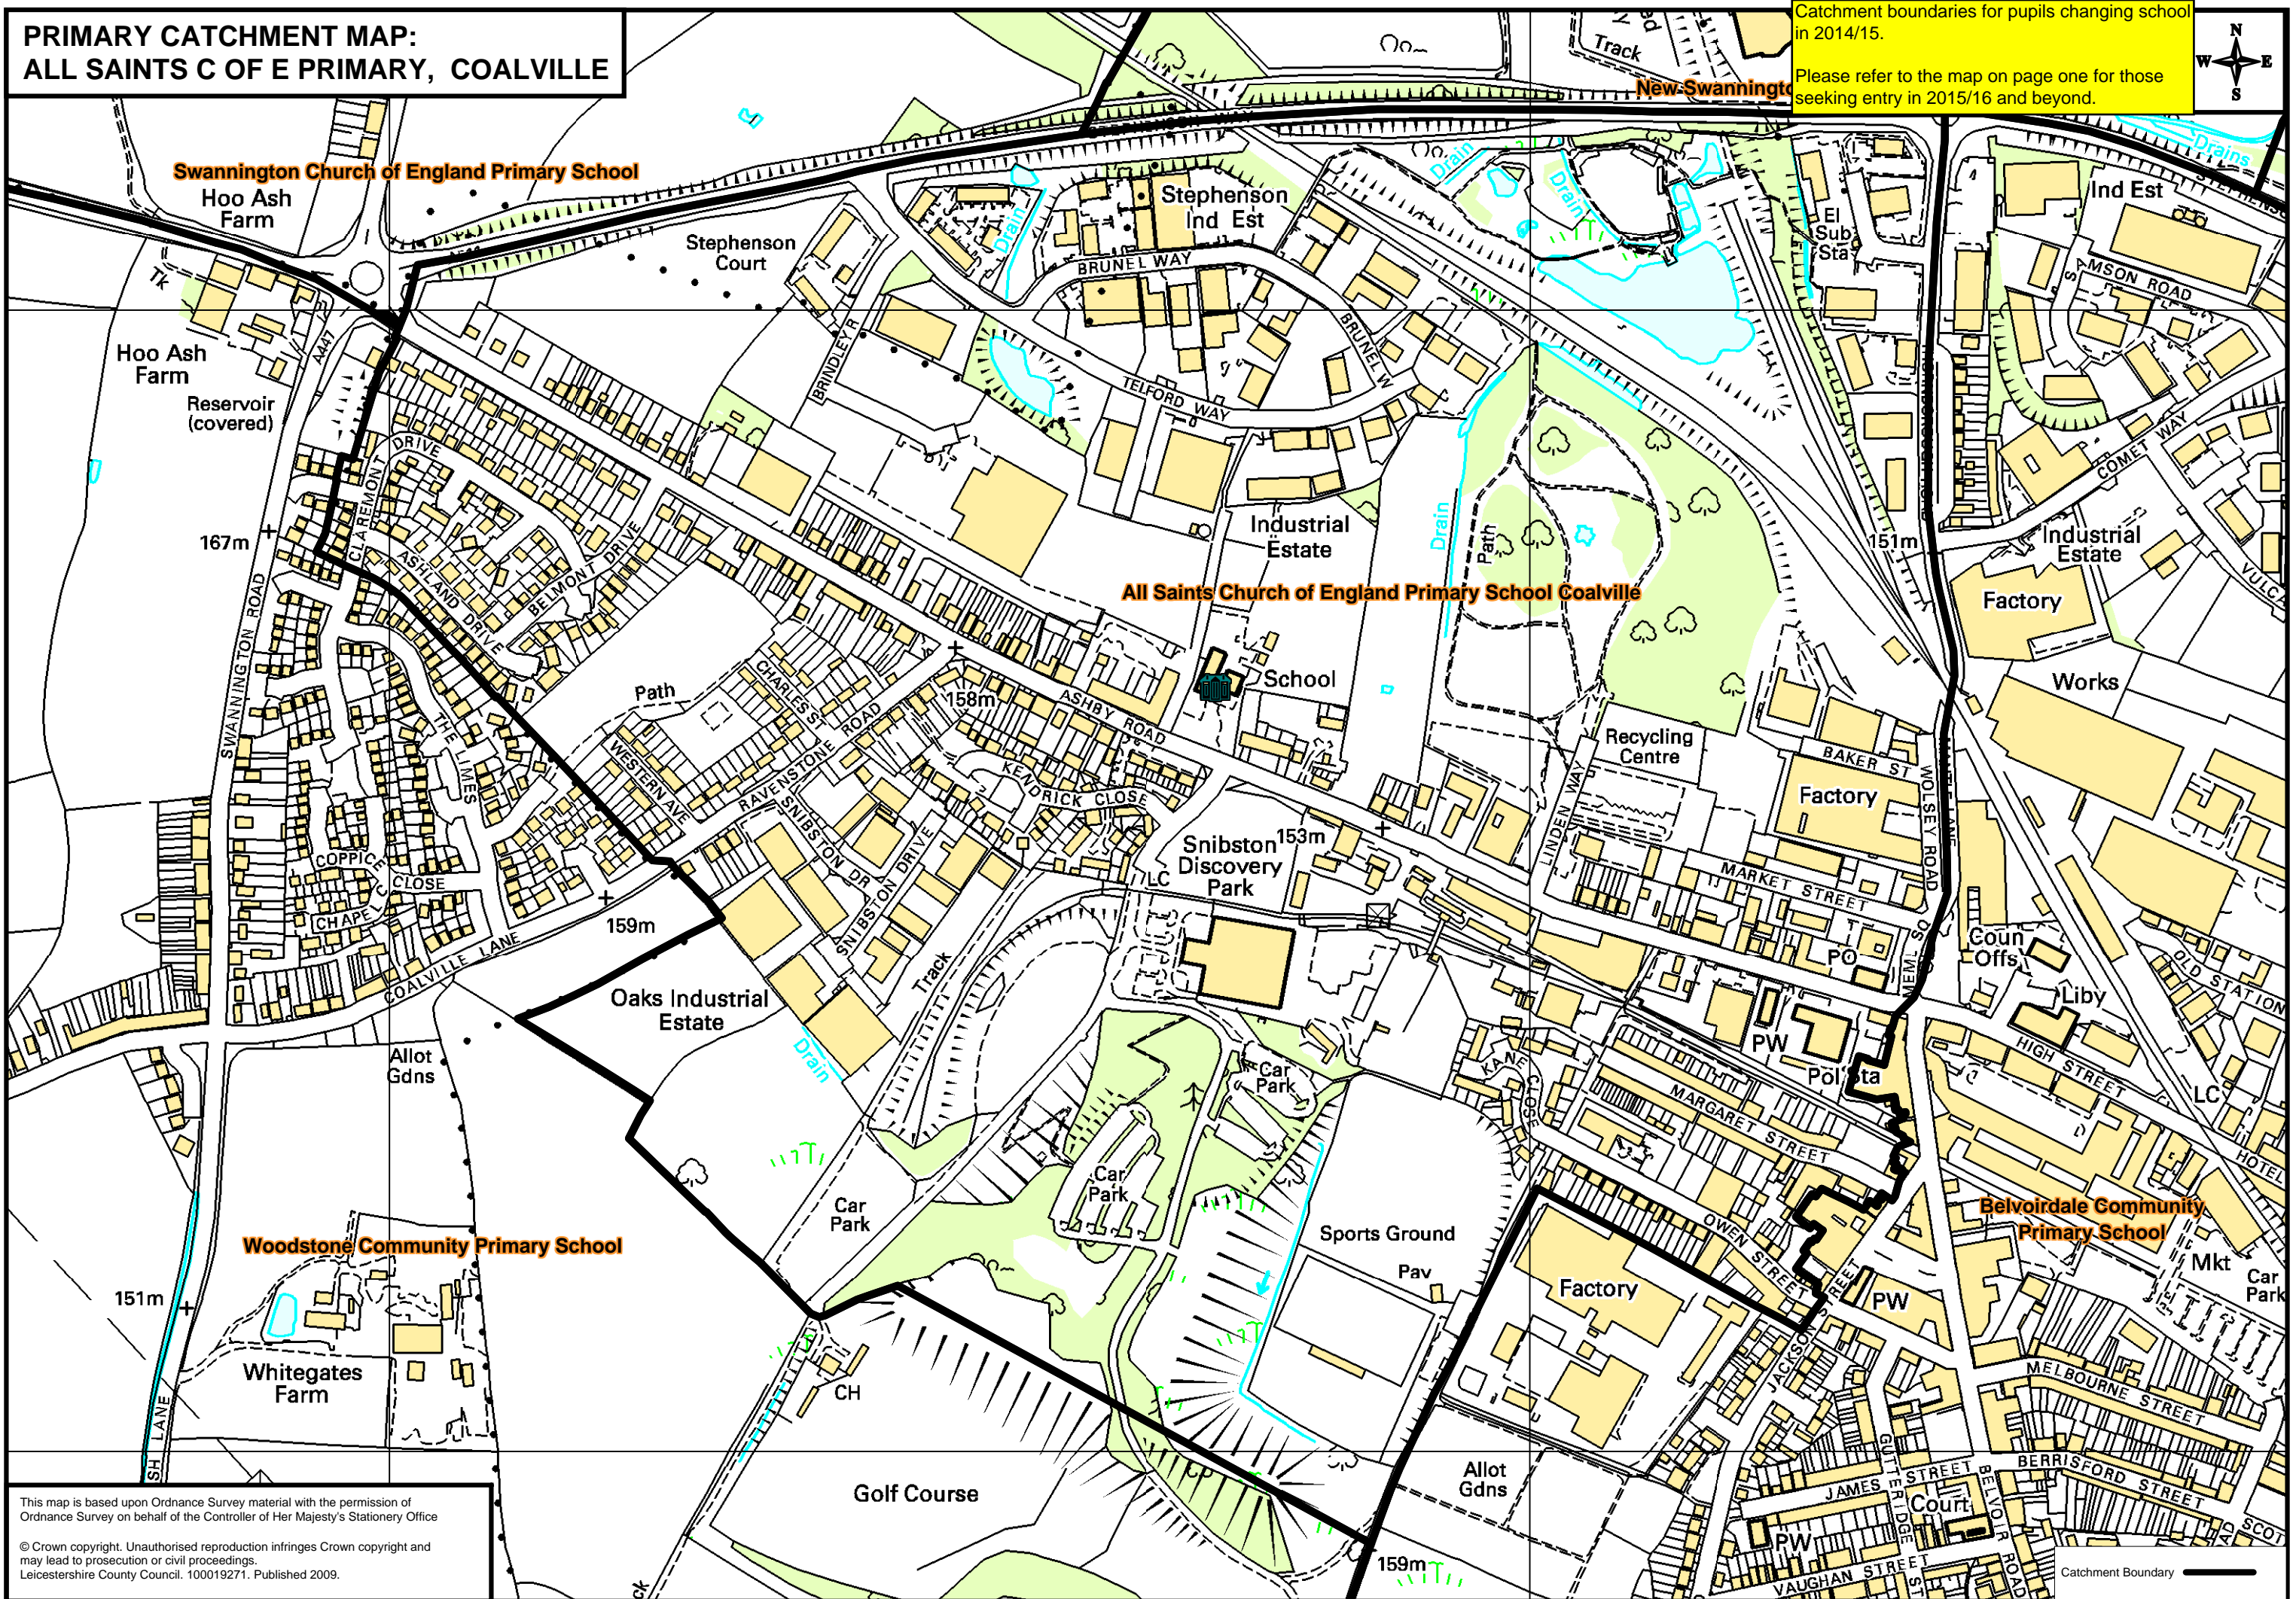

Based upon the Ordnance Survey mapping with the permission of the Controller of Her Majesty's Stationery Office
© Crown copyright. Unauthorised reproduction infringes Crown copyright and may lead to prosecution or civil proceedings.
Leicestershire County Council. Licence No. LA 076724.
Published 2014.

**PRIMARY CATCHMENT MAP:
ALL SAINTS C OF E PRIMARY, COALVILLE**

Catchment boundaries for pupils changing school in 2014/15.

Please refer to the map on page one for those seeking entry in 2015/16 and beyond.

This map is based upon Ordnance Survey material with the permission of Ordnance Survey on behalf of the Controller of Her Majesty's Stationery Office

© Crown copyright. Unauthorised reproduction infringes Crown copyright and may lead to prosecution or civil proceedings.
Leicestershire County Council. 100019271. Published 2009.

Catchment Boundary