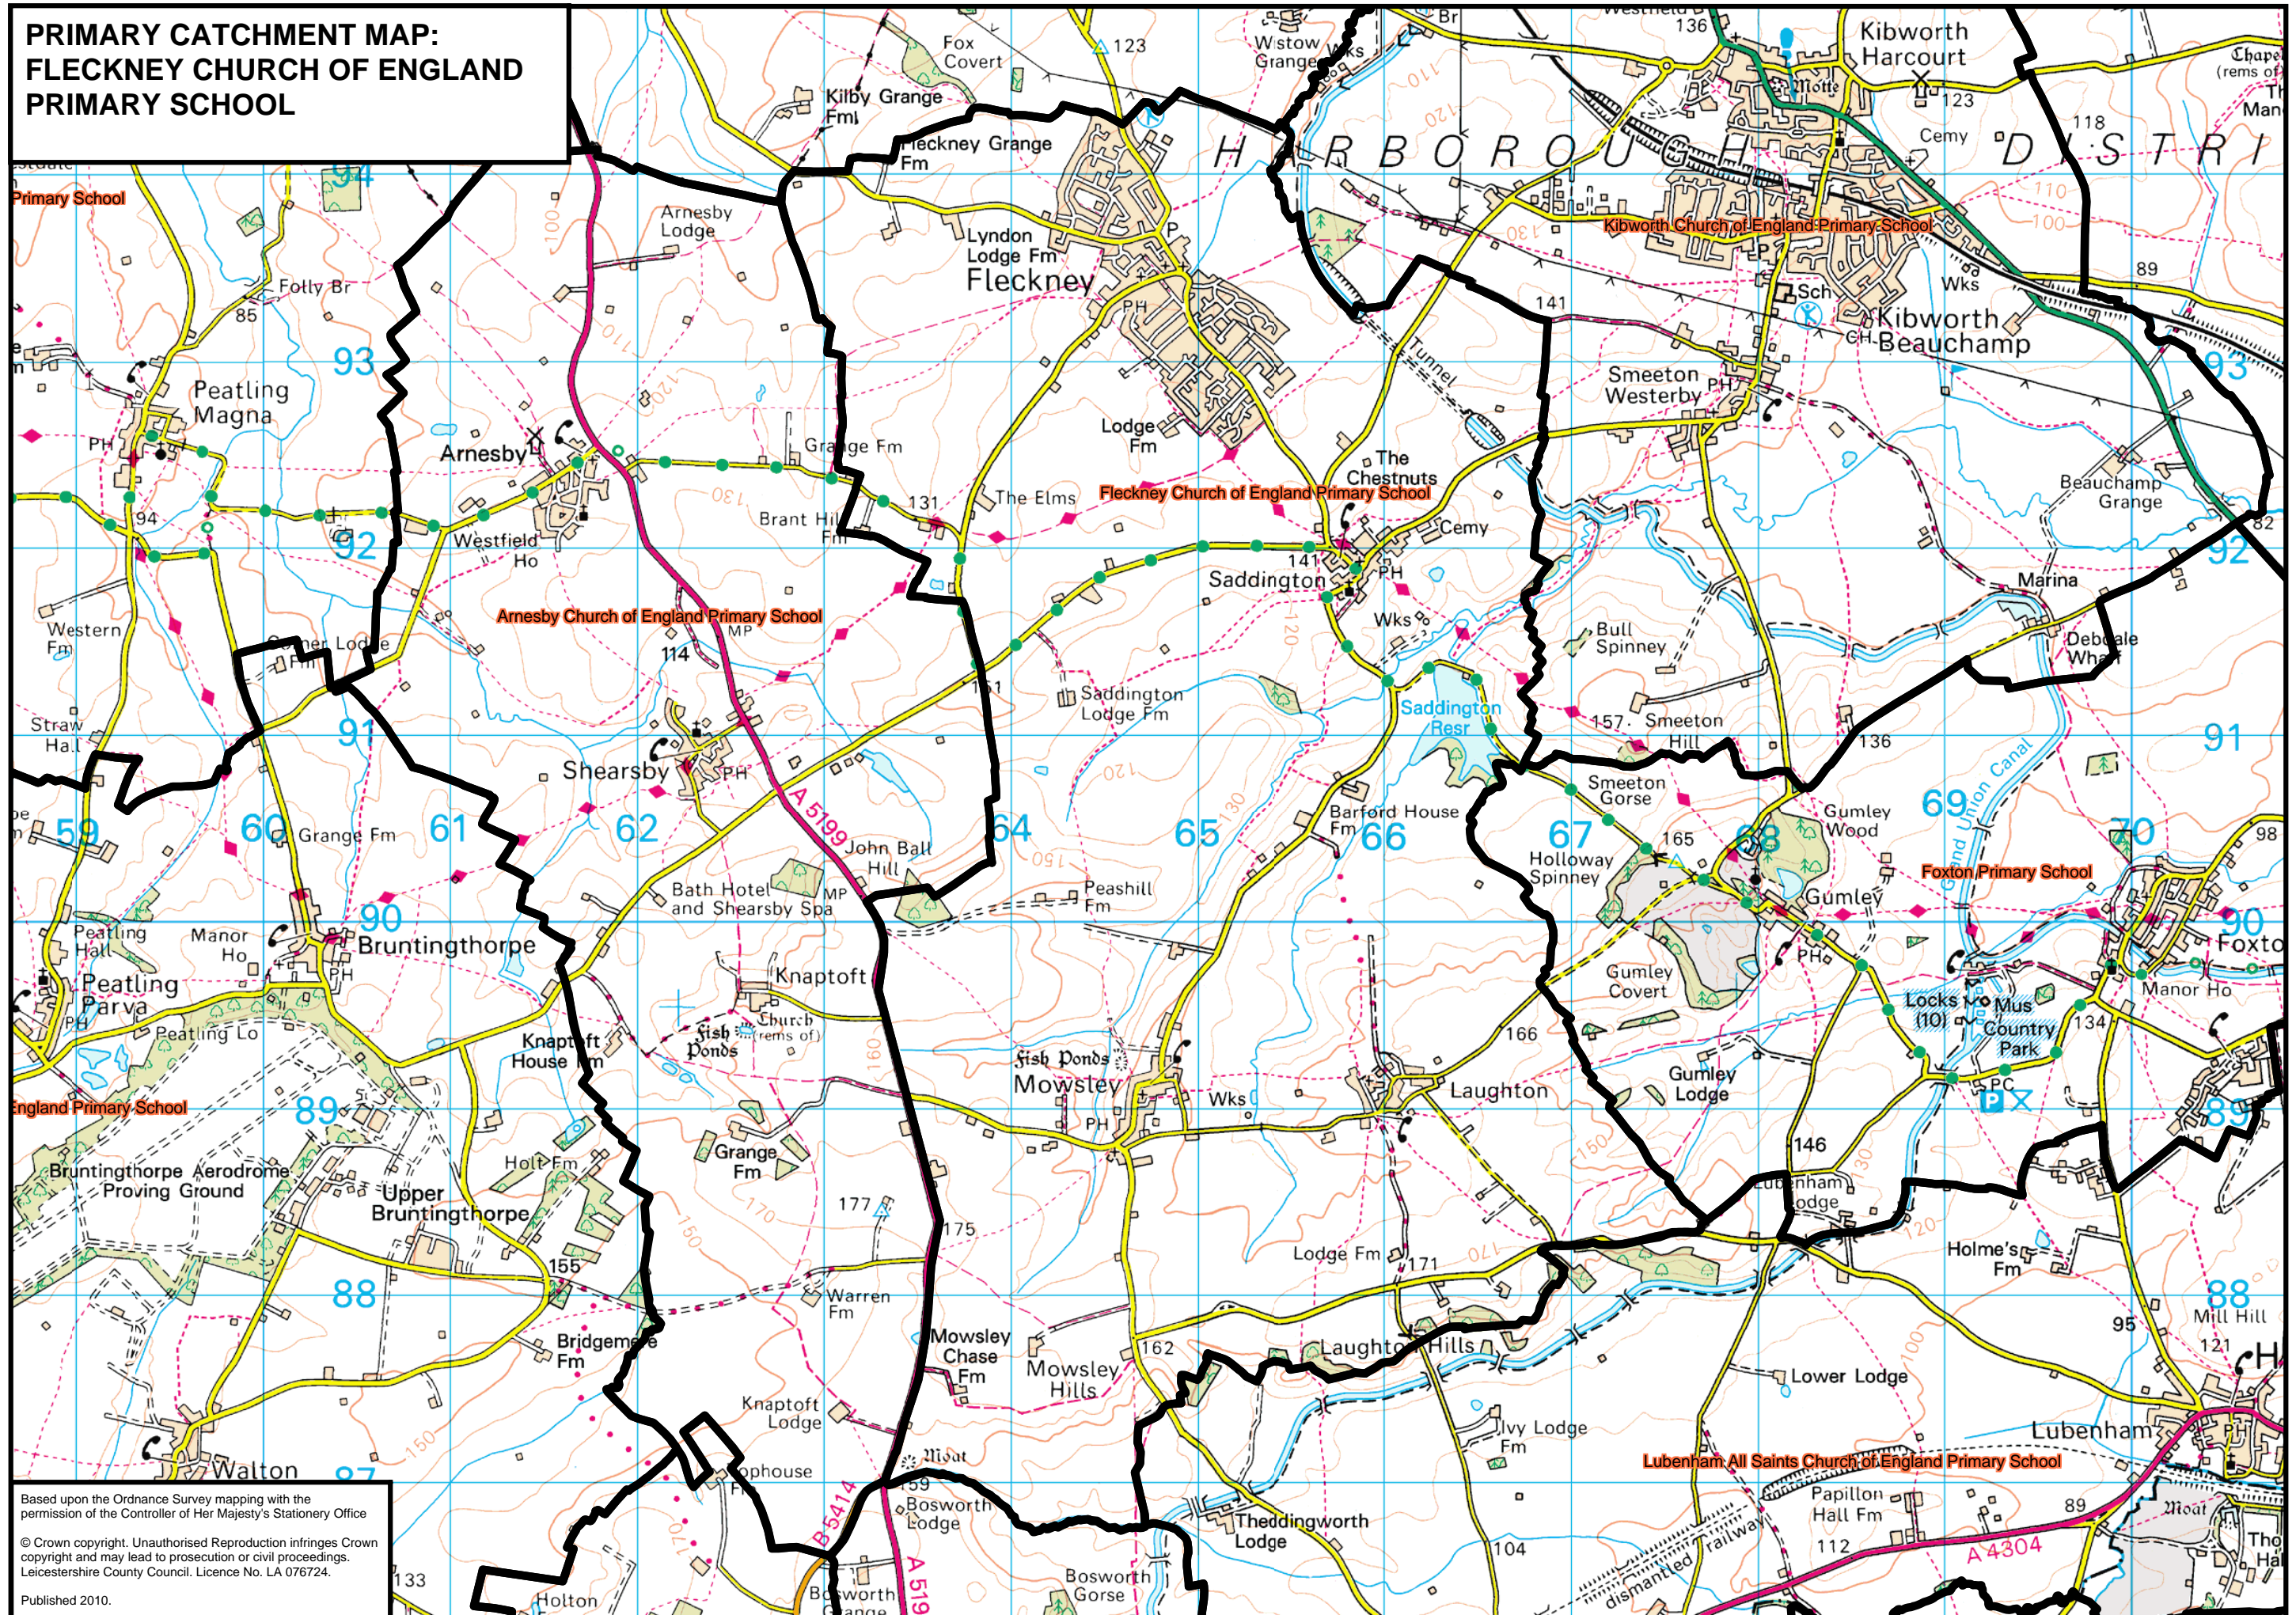

**PRIMARY CATCHMENT MAP:
FLECKNEY CHURCH OF ENGLAND
PRIMARY SCHOOL**

Based upon the Ordnance Survey mapping with the permission of the Controller of Her Majesty's Stationery Office

© Crown copyright. Unauthorised reproduction infringes Crown copyright and may lead to prosecution or civil proceedings. Leicestershire County Council. Licence No. LA 076724.