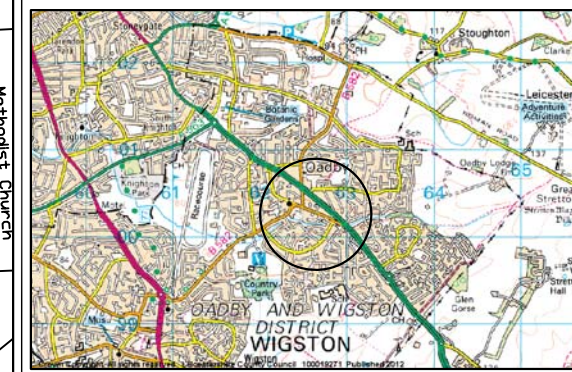

ENVIRONMENT AND  
TRANSPORT DEPARTMENT

TRAFFIC MANAGEMENT

OADBY  
SANDHURST STREET /  
LEICESTER ROAD  
AREA  
ZONE 43

This map is indicative only.

A definitive list of current eligible  
properties in this zone may be found  
on the appropriate information  
sheet.

SITE LOCATION PLAN

TITLE:  
OADBY  
SANDHURST ST / LEICESTER RD AREA  
RESIDENTS PREFERENTIAL PARKING  
ZONE 43

|                 |          |                 |
|-----------------|----------|-----------------|
| DRAWING NUMBER  |          | SCALE           |
| RES/PARK/ZONE43 |          | Not to Scale    |
| Job No.         | RES PARK | Date:01/04/2012 |
| Ref:            |          | Size:A3         |
| Prepared By:    |          |                 |