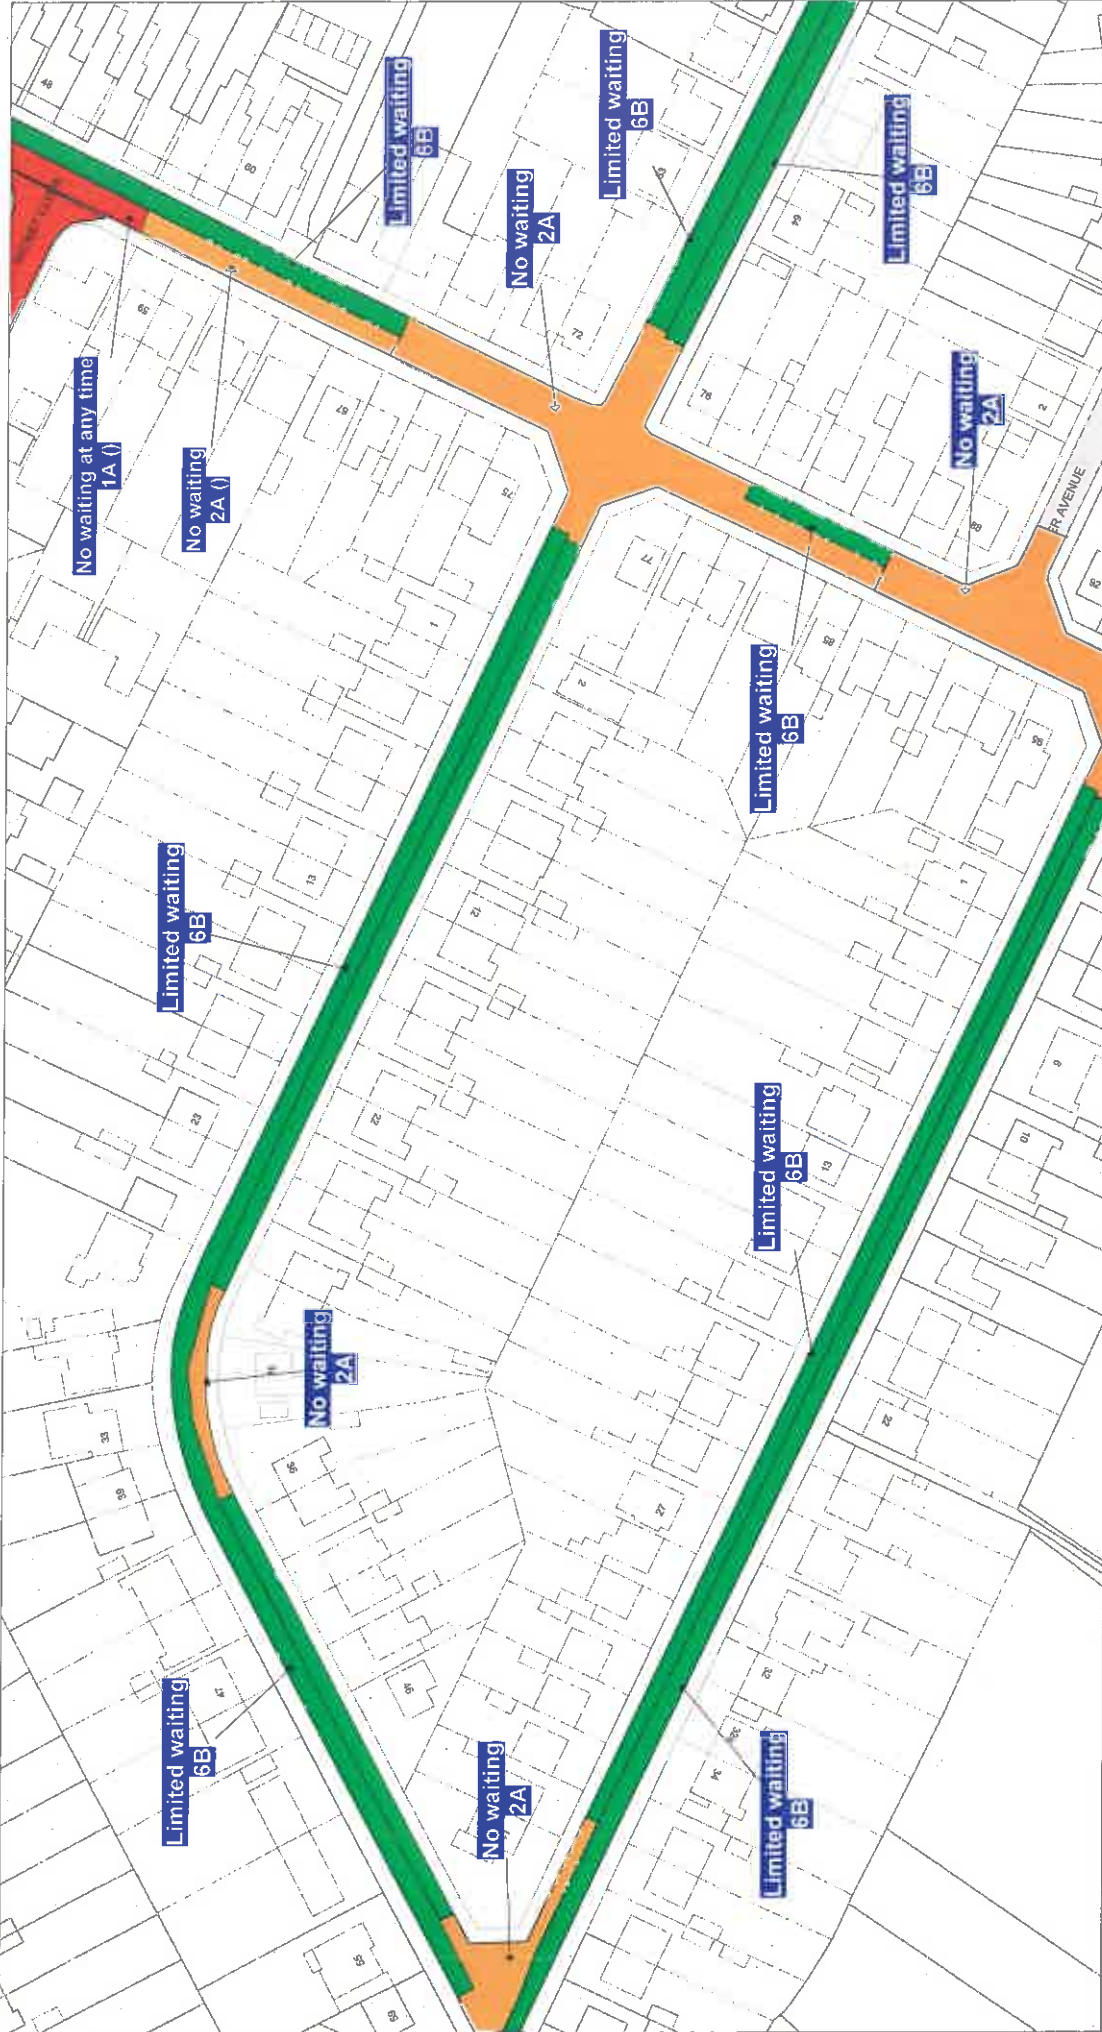

© Crown copyright. All rights reserved
Leicestershire County Council
Licence No. 100019271 2018

SCALE	1 : 1250
DATE	02/11/2018
DRAWING No.	
DRAWN BY	

Tile Ref: FU81