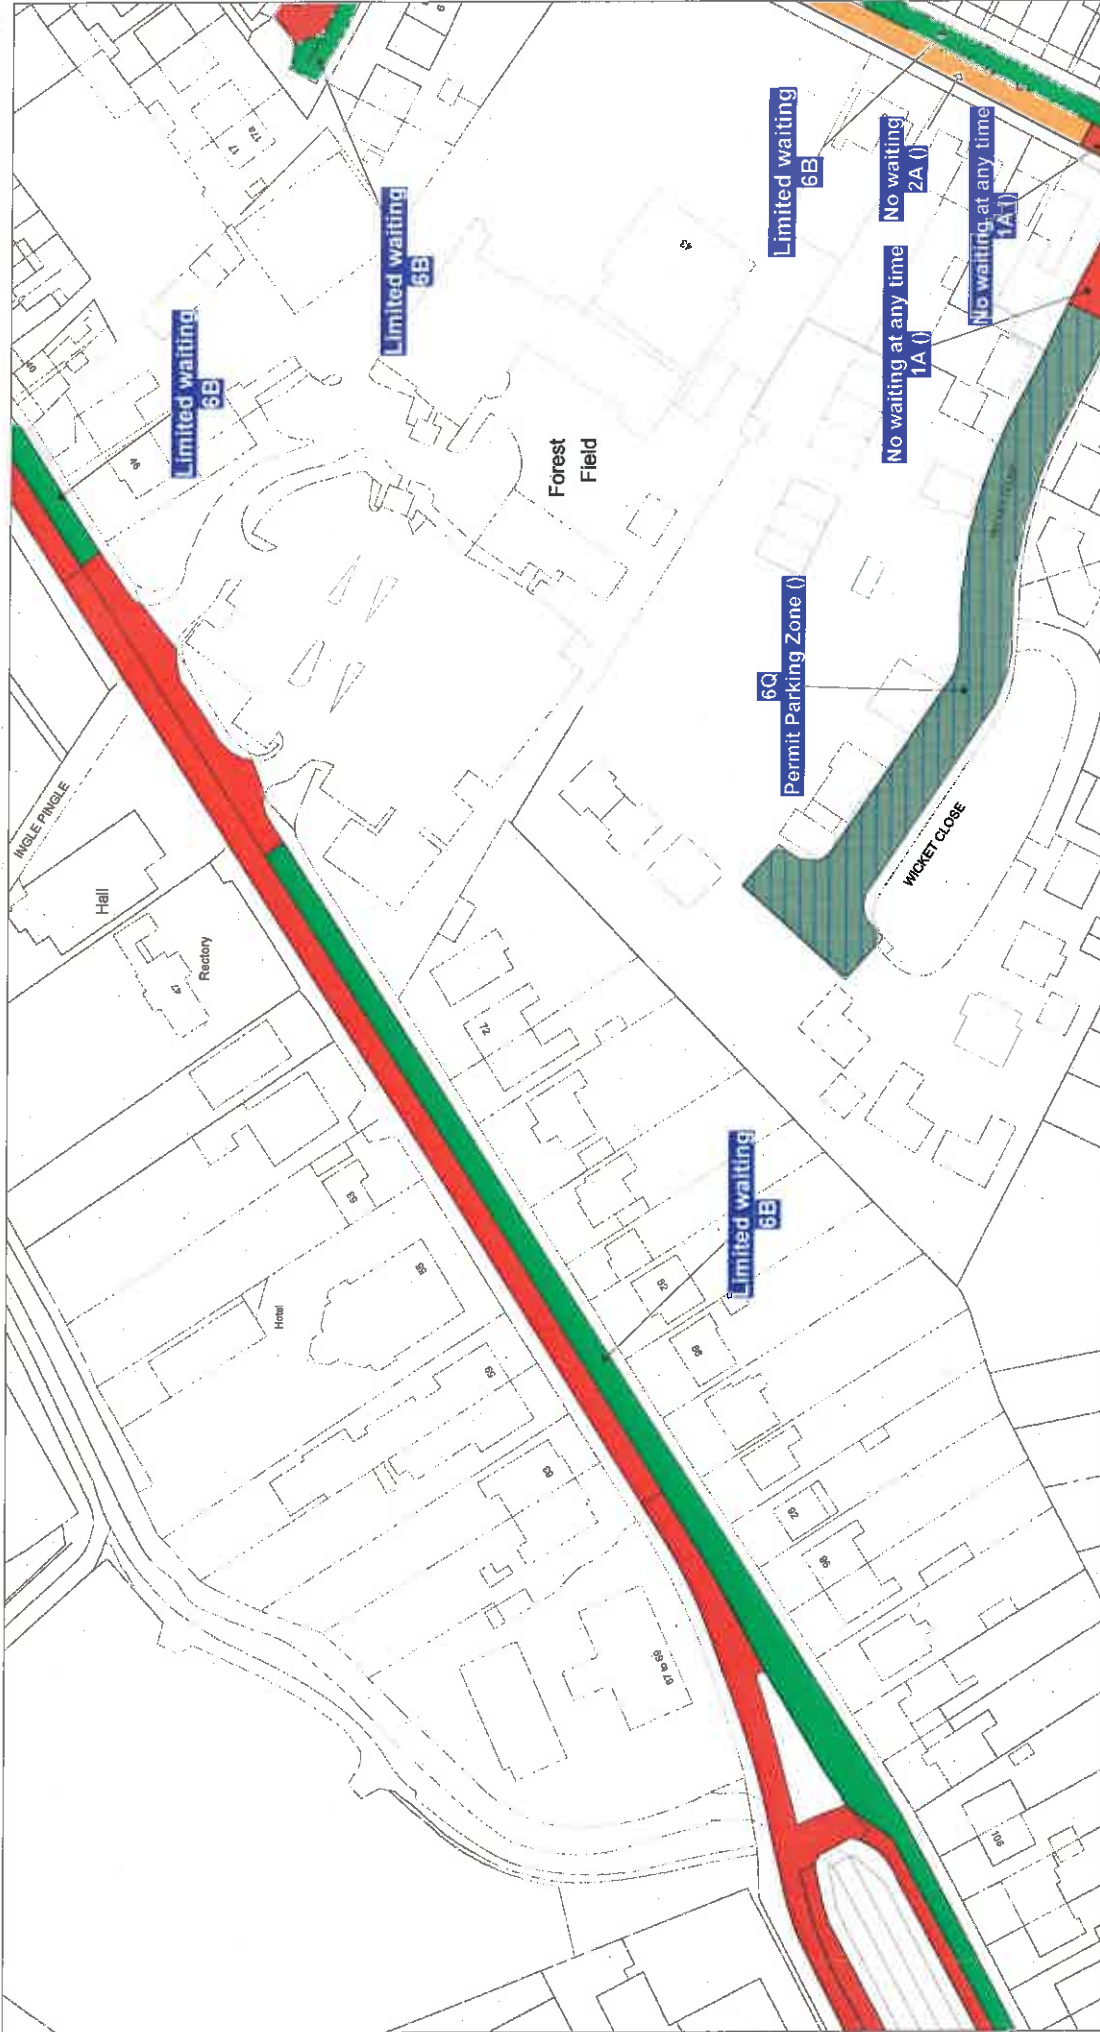

© Crown copyright. All rights reserved
Leicestershire County Council
Licence No. 100019271 2018

SCALE 1 : 1250

DATE 02/11/2018

DRAWING No.

DRAWN BY

Tile Ref: FT81