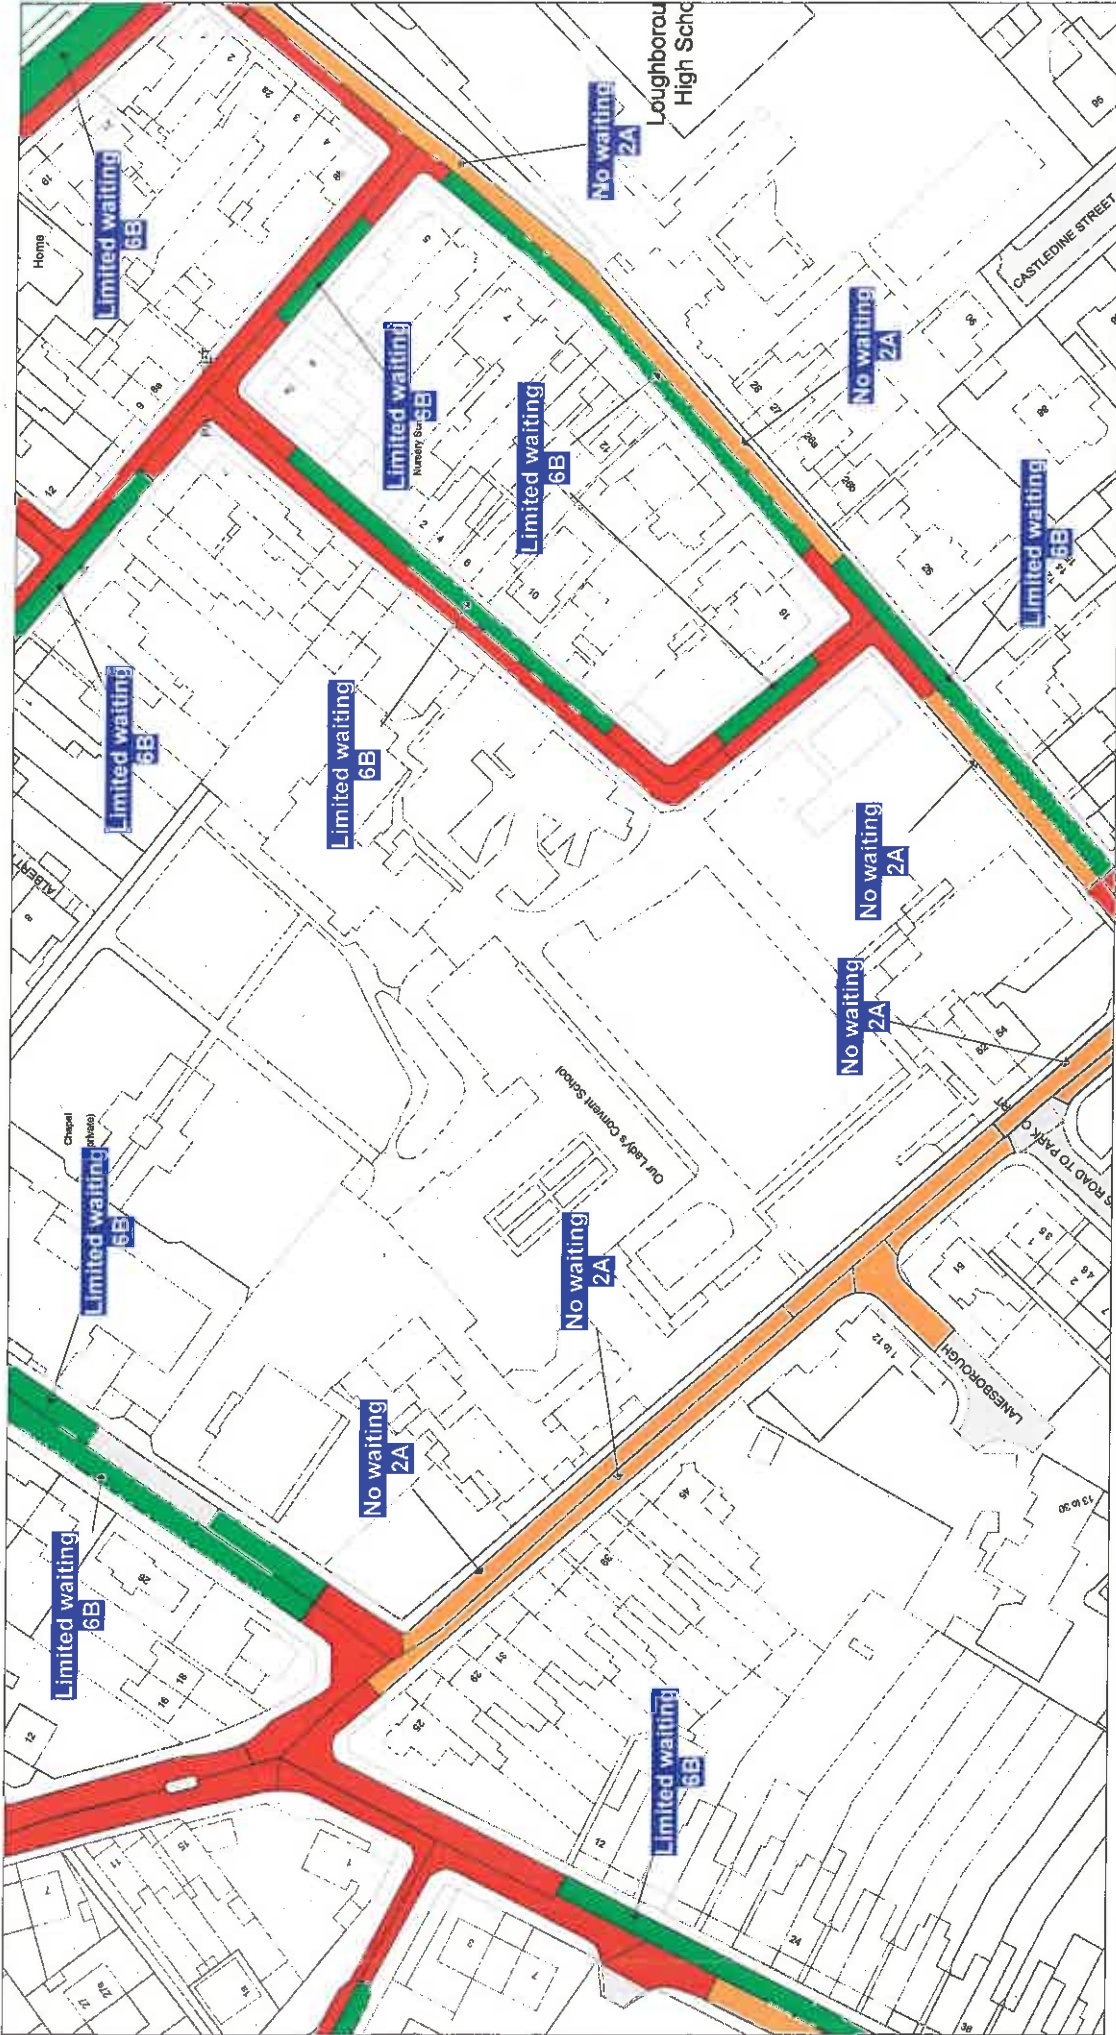

THE LEICESTERSHIRE COUNTY COUNCIL
(VARIOUS ROADS, LOUGHBOROUGH, IN THE BOROUGH OF CHARNWOOD)
CONSOLIDATION ORDER 2017(WICKET CLOSE AND BEACON ROAD,
LOUGHBOROUGH (AMENDMENT 4) ORDER 2018

The Leicestershire County Council ("the Council") in exercise of its powers under Sections 1, 2, 4, 5, 32, 35, 45, 46, 47, 49 and Part IV of Schedule 9 of the Road Traffic Regulation Act 1984 ("the Act") as amended, and of all other enabling powers and after consultation with the Chief Officer of Police in accordance with Part III of Schedule 9 of the Act hereby makes the following Order:-

1. This Order shall come into operation on nineteenth day of November 2018 and may be cited as "The Leicestershire County Council (Various Roads, Loughborough, in the Borough of Charnwood) Consolidation Order 2017 (Wicket Close and Beacon Road, Loughborough) (Amendment 4) Order 2018"
2. The "Leicestershire County Council (Loughborough, Charnwood Borough) Consolidation Order 2017" is hereby amended by the plan(s) specified in the First Schedule to this Order and with the inclusion of the plan(s) specified in the Second Schedule, attached hereto.

FIRST SCHEDULE
Plan(s) to be amended

FT81 – Loughborough
FT82 – Loughborough
FU81 – Loughborough

SECOND SCHEDULE
New Plan(s)

FT81 – Loughborough
FT82 – Loughborough
FU81 – Loughborough

3. Schedule 1 Section 1 of The "Leicestershire County Council (Hinckley and Bosworth Borough) Consolidation Order 2017" is hereby amended to include:
 - ZONE 15
 - WICKET CLOSE in the town of LOUGHBOROUGH

SCALE 1 : 1250

DATE 02/11/2018

DRAWING No.

DRAWN BY

Tile Ref: FT81

SCALE	1 : 1250
DATE	02/11/2018
DRAWING No.	
DRAWN BY	

© Crown copyright. All rights reserved
 Leicestershire County Council
 Licence No. 100019271 2018