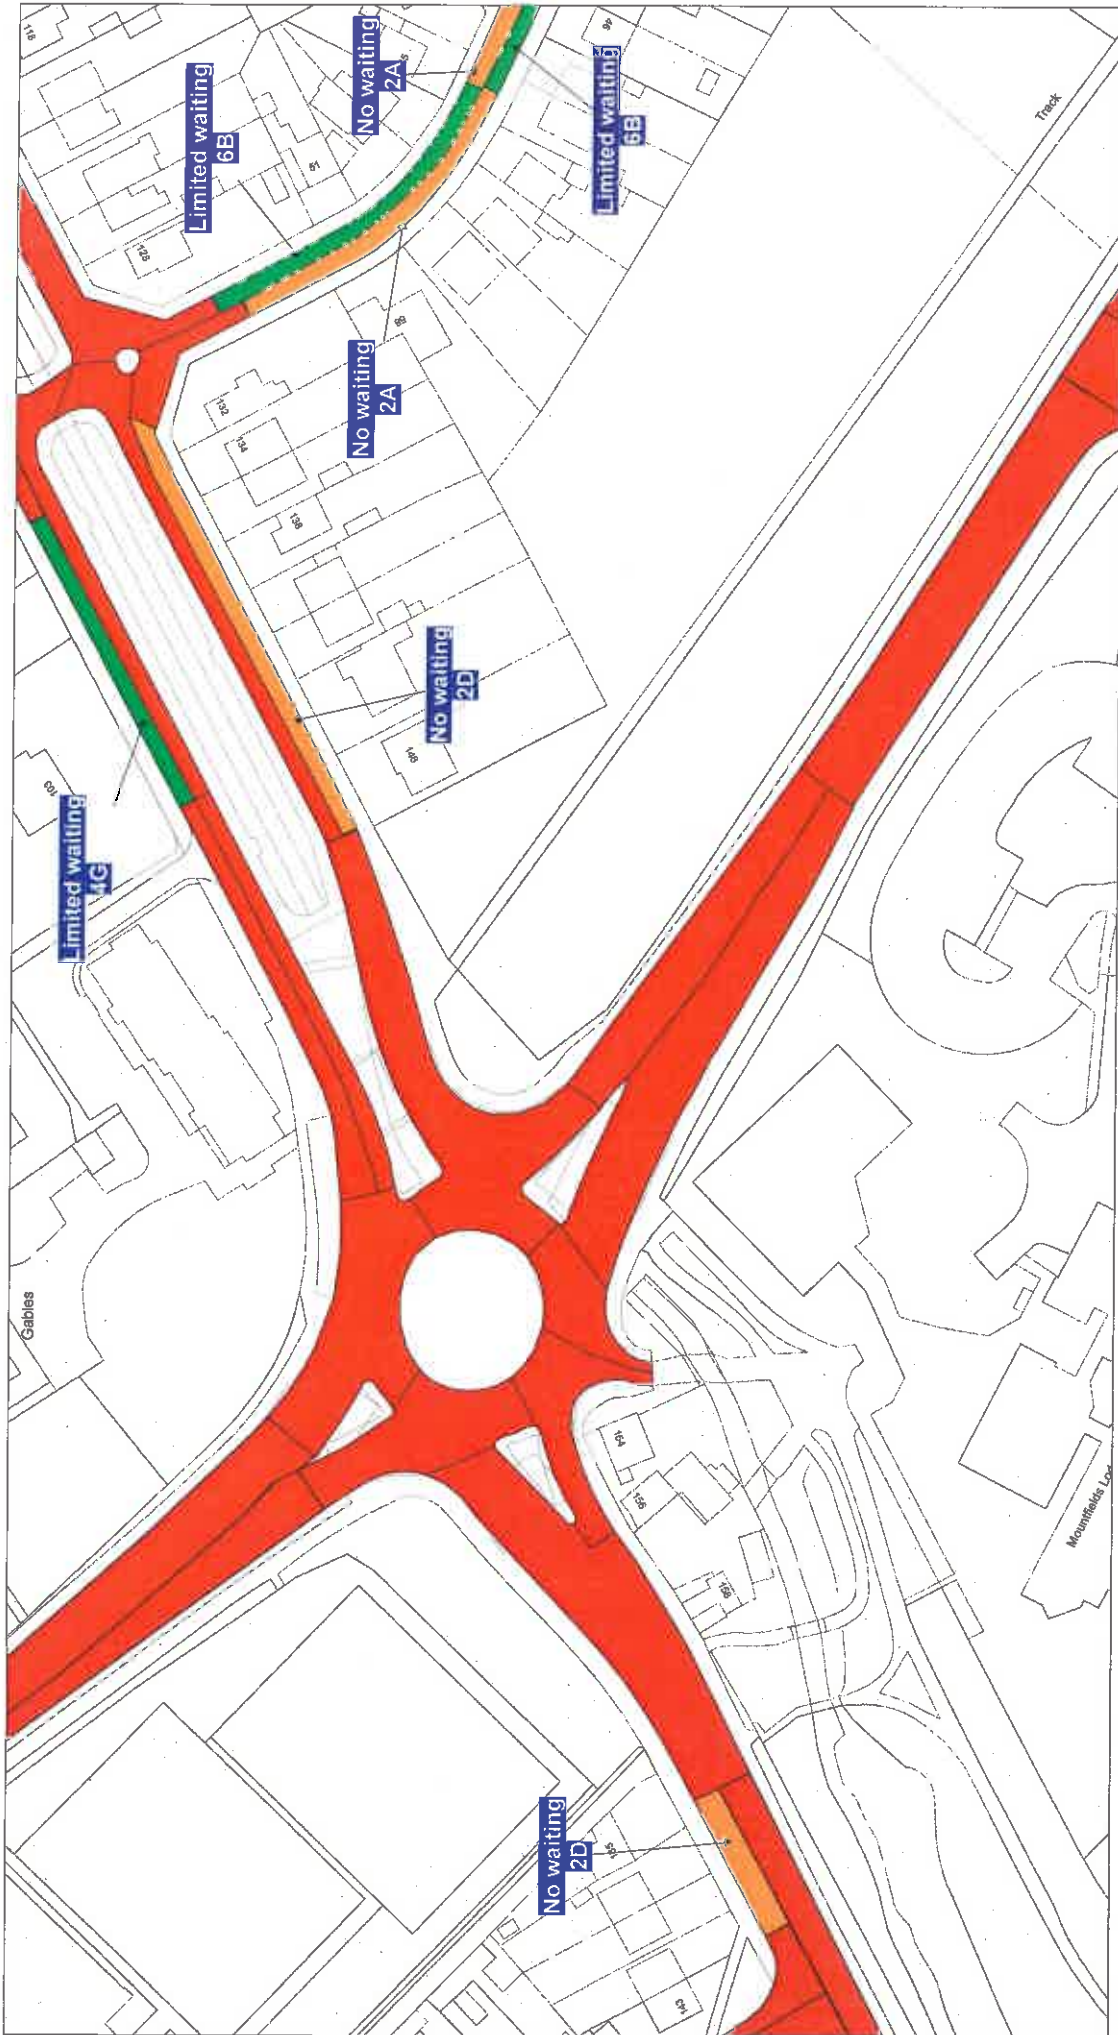

SCALE	1 : 1250
DATE	23/08/2018
DRAWING No.	
DRAWN BY	

© Crown copyright. All rights reserved
Leicestershire County Council
Licence No. 100019271 2018

Tile Ref: FU80

**Leicestershire
County Council**