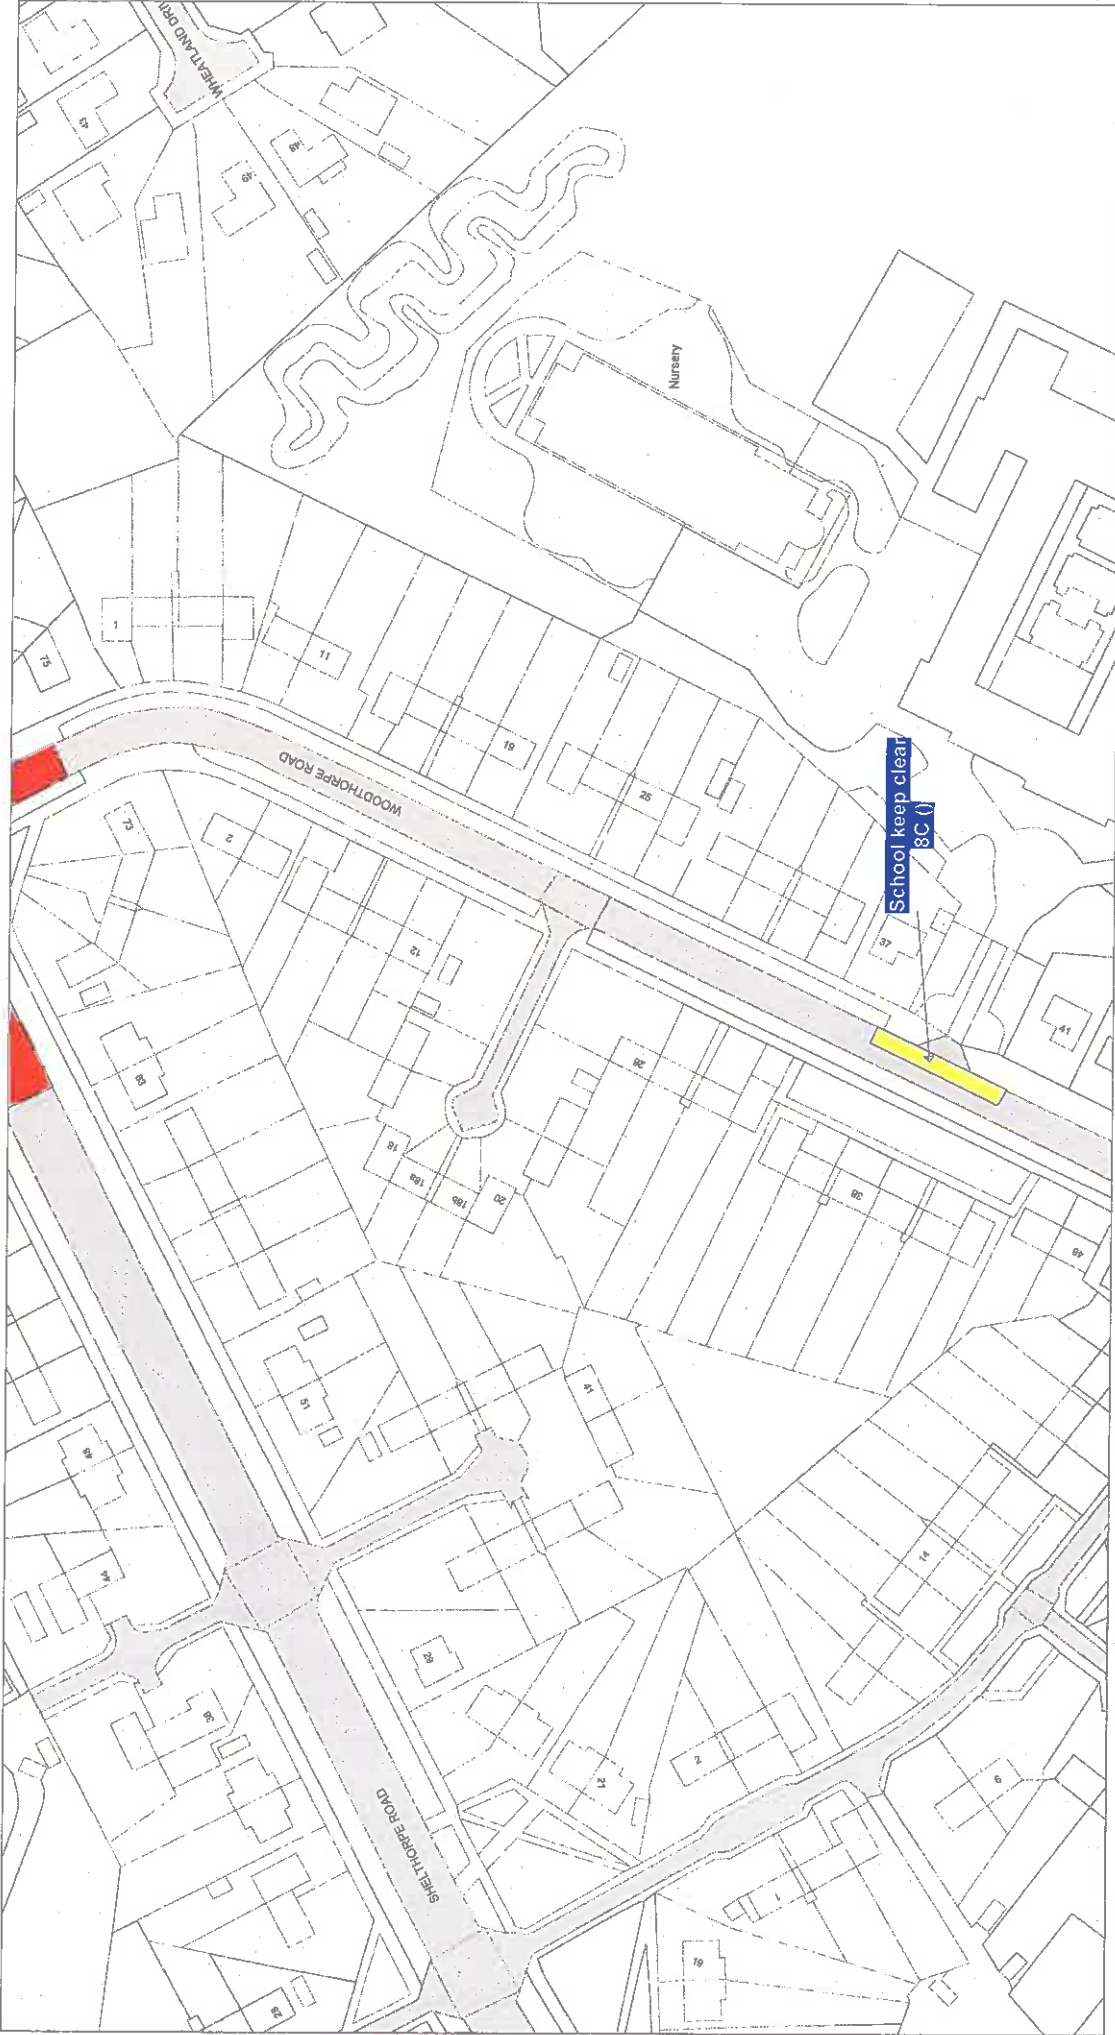

THE LEICESTERSHIRE COUNTY COUNCIL
(VARIOUS ROADS, LOUGHBOROUGH, IN THE BOROUGH OF CHARNWOOD)
CONSOLIDATION ORDER 2017(RENDELL STREET, SQUIRREL WAY AND
WOODTHORPE ROAD, LOUGHBOROUGH) (AMENDMENT 5) ORDER 2018

Tile Ref: FU80

**Leicestershire
County Council**

SCALE	1 : 1250
DATE	23/08/2018
DRAWING No.	
DRAWN BY	

© Crown copyright. All rights reserved
 Leicestershire County Council
 Licence No. 100019271 2018

Tile Ref: FV80