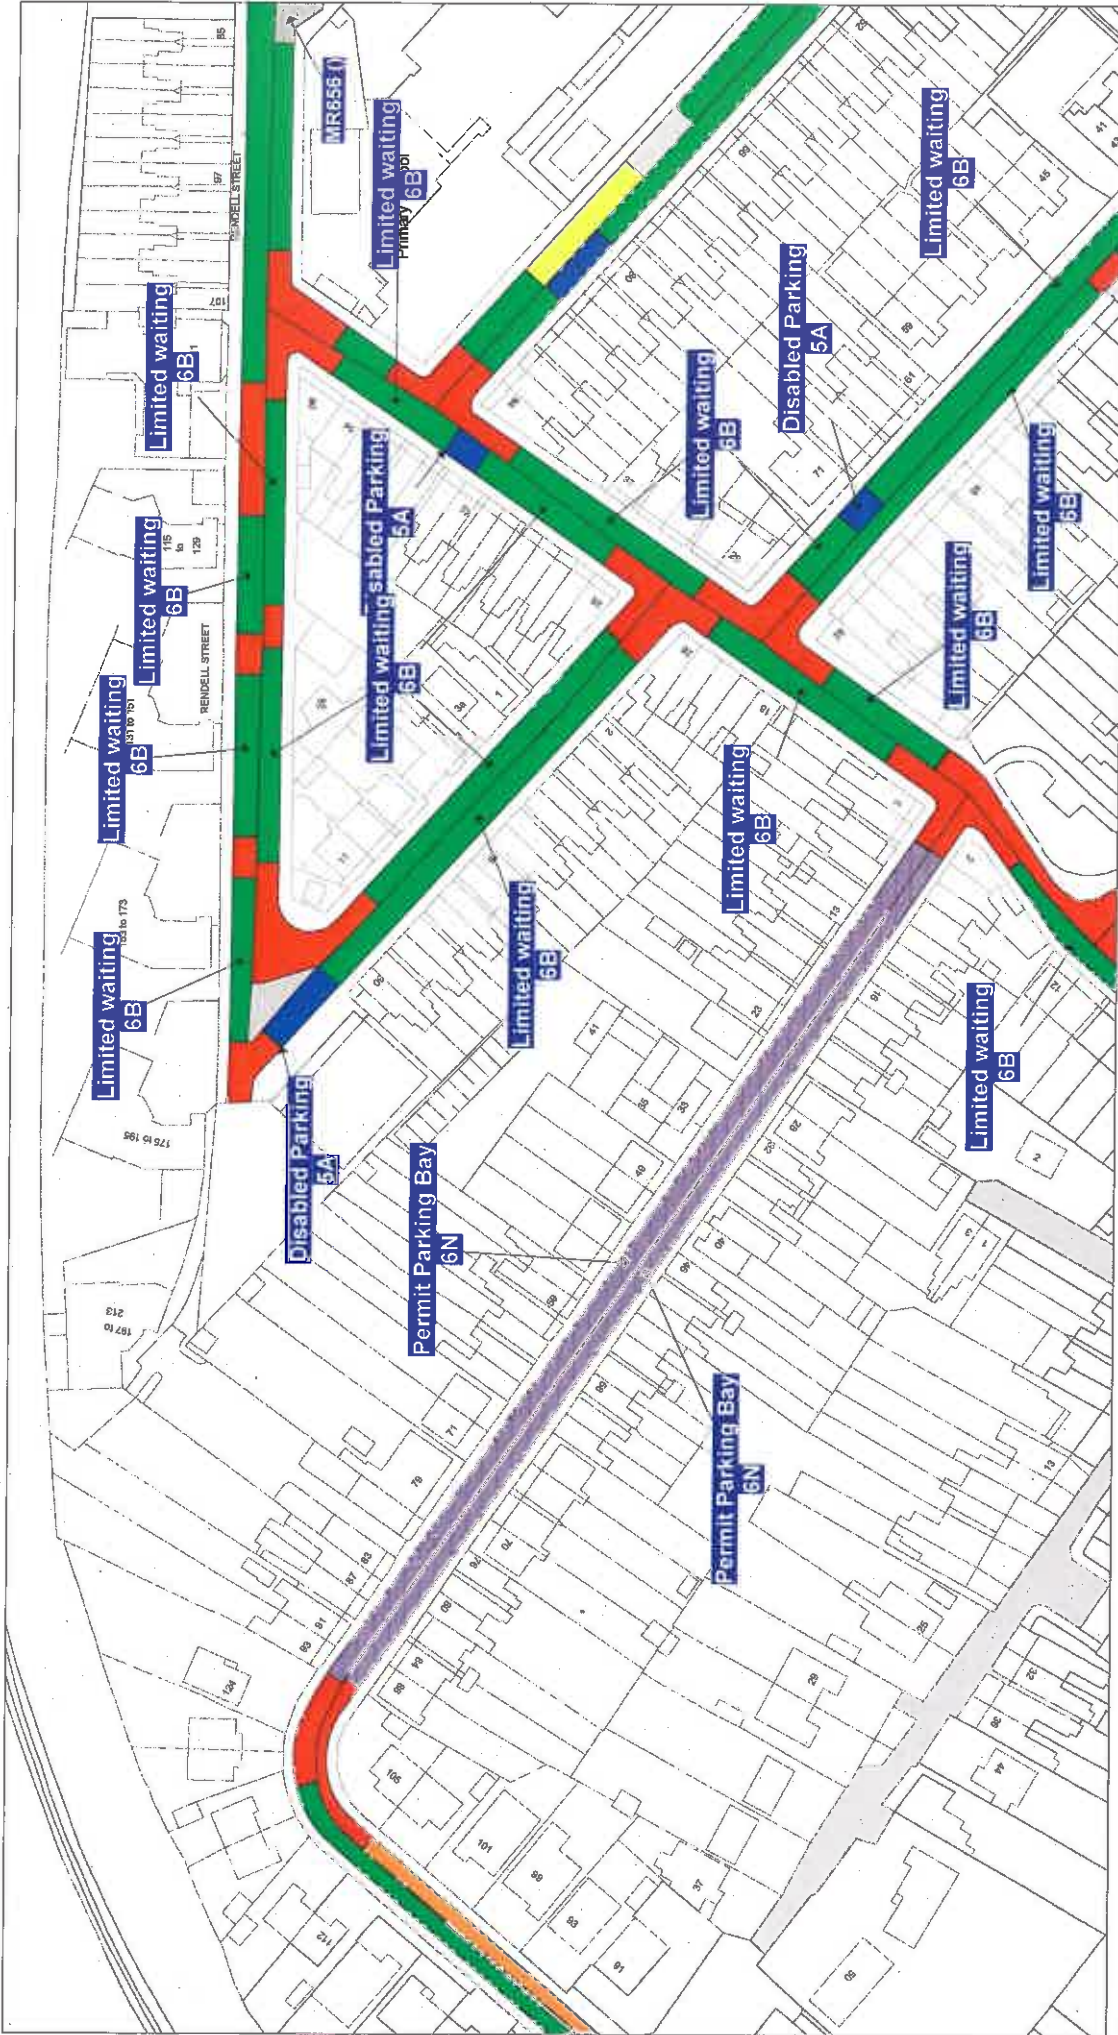

SCALE	1 : 1250
DATE	23/08/2018
DRAWING No.	
DRAWN BY	

© Crown copyright. All rights reserved
Leicestershire County Council
Licence No. 100019271 2018

Tile Ref: FM82