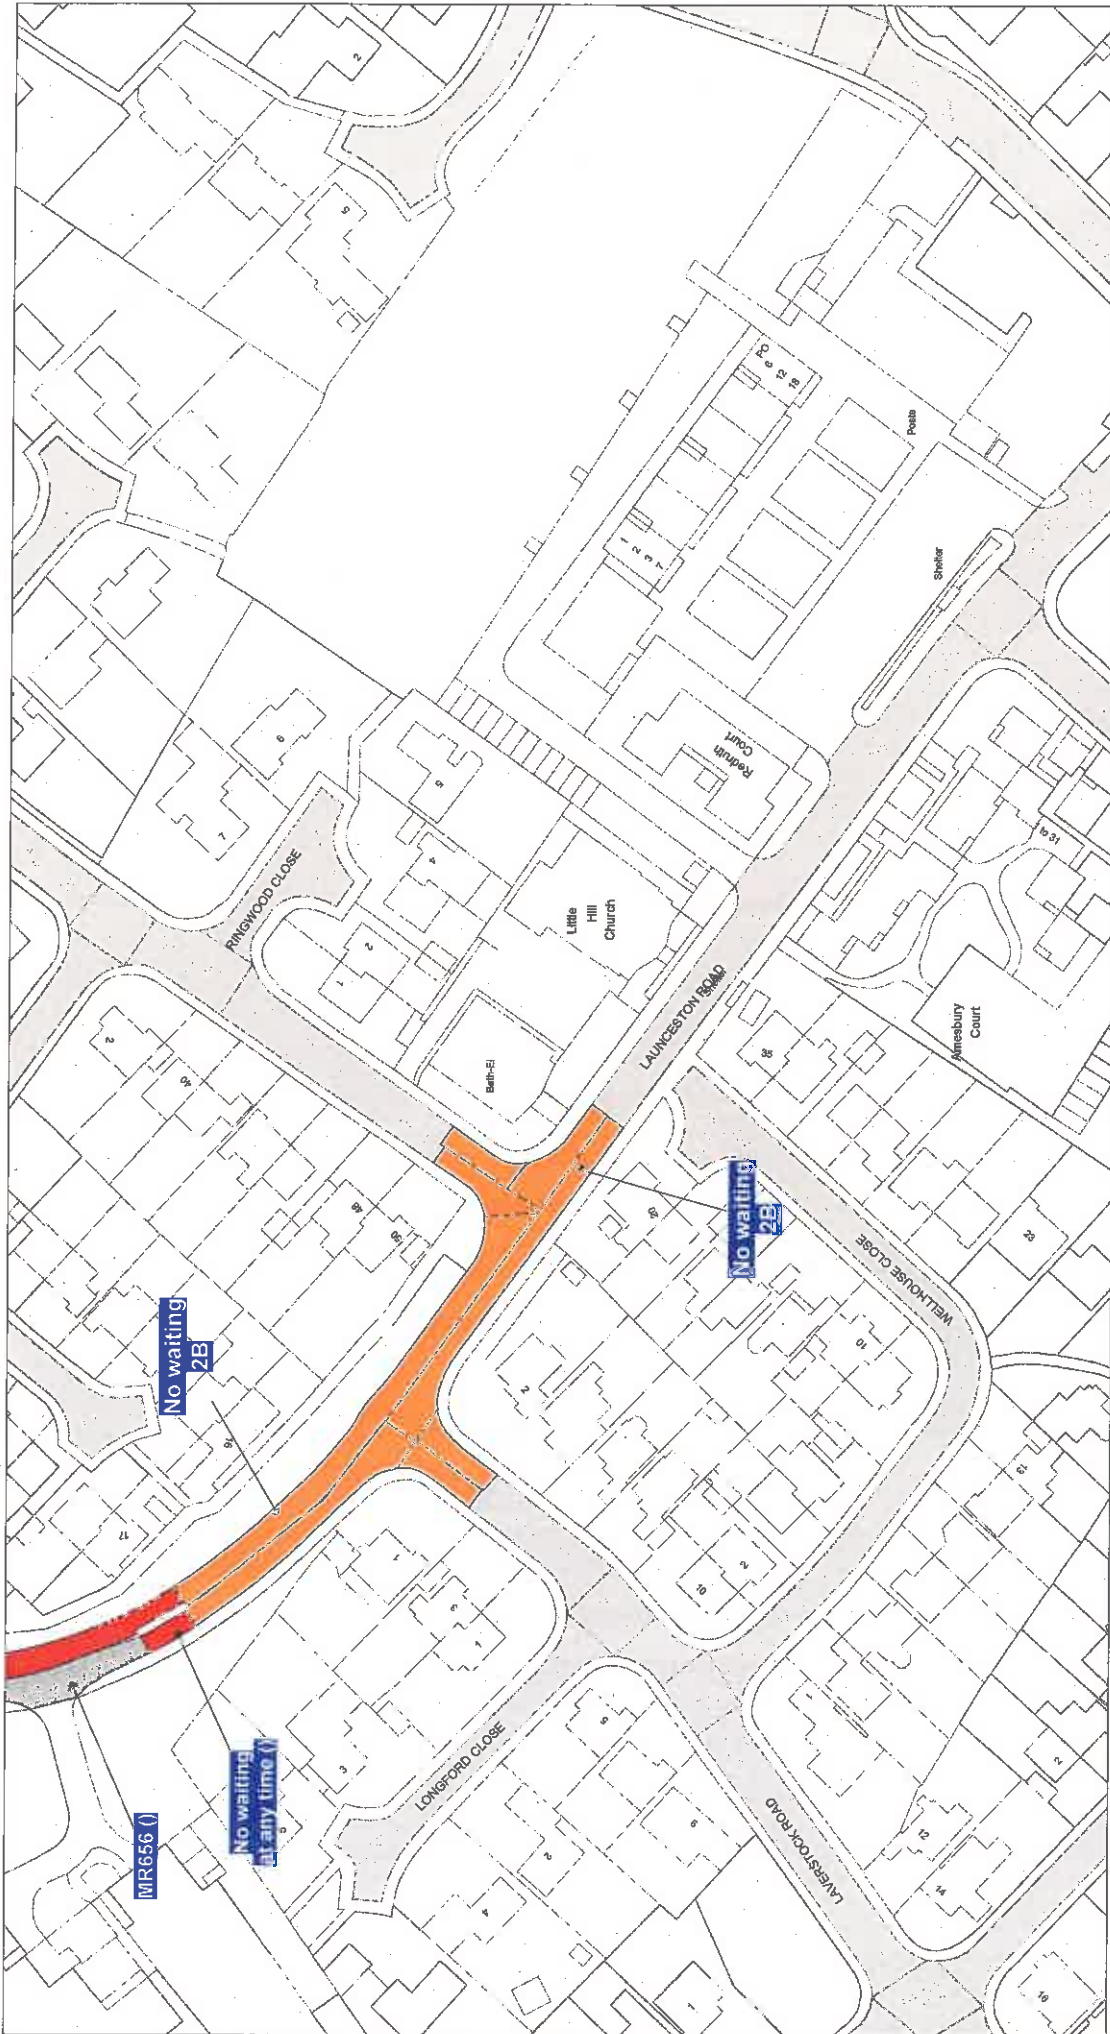

© Crown copyright. All rights reserved
Leicestershire County Council
Licence No. 100019271 2018

SCALE	1 : 1250
DATE	22/08/2018
DRAWING No.	
DRAWN BY	

Tile Ref: JZ101