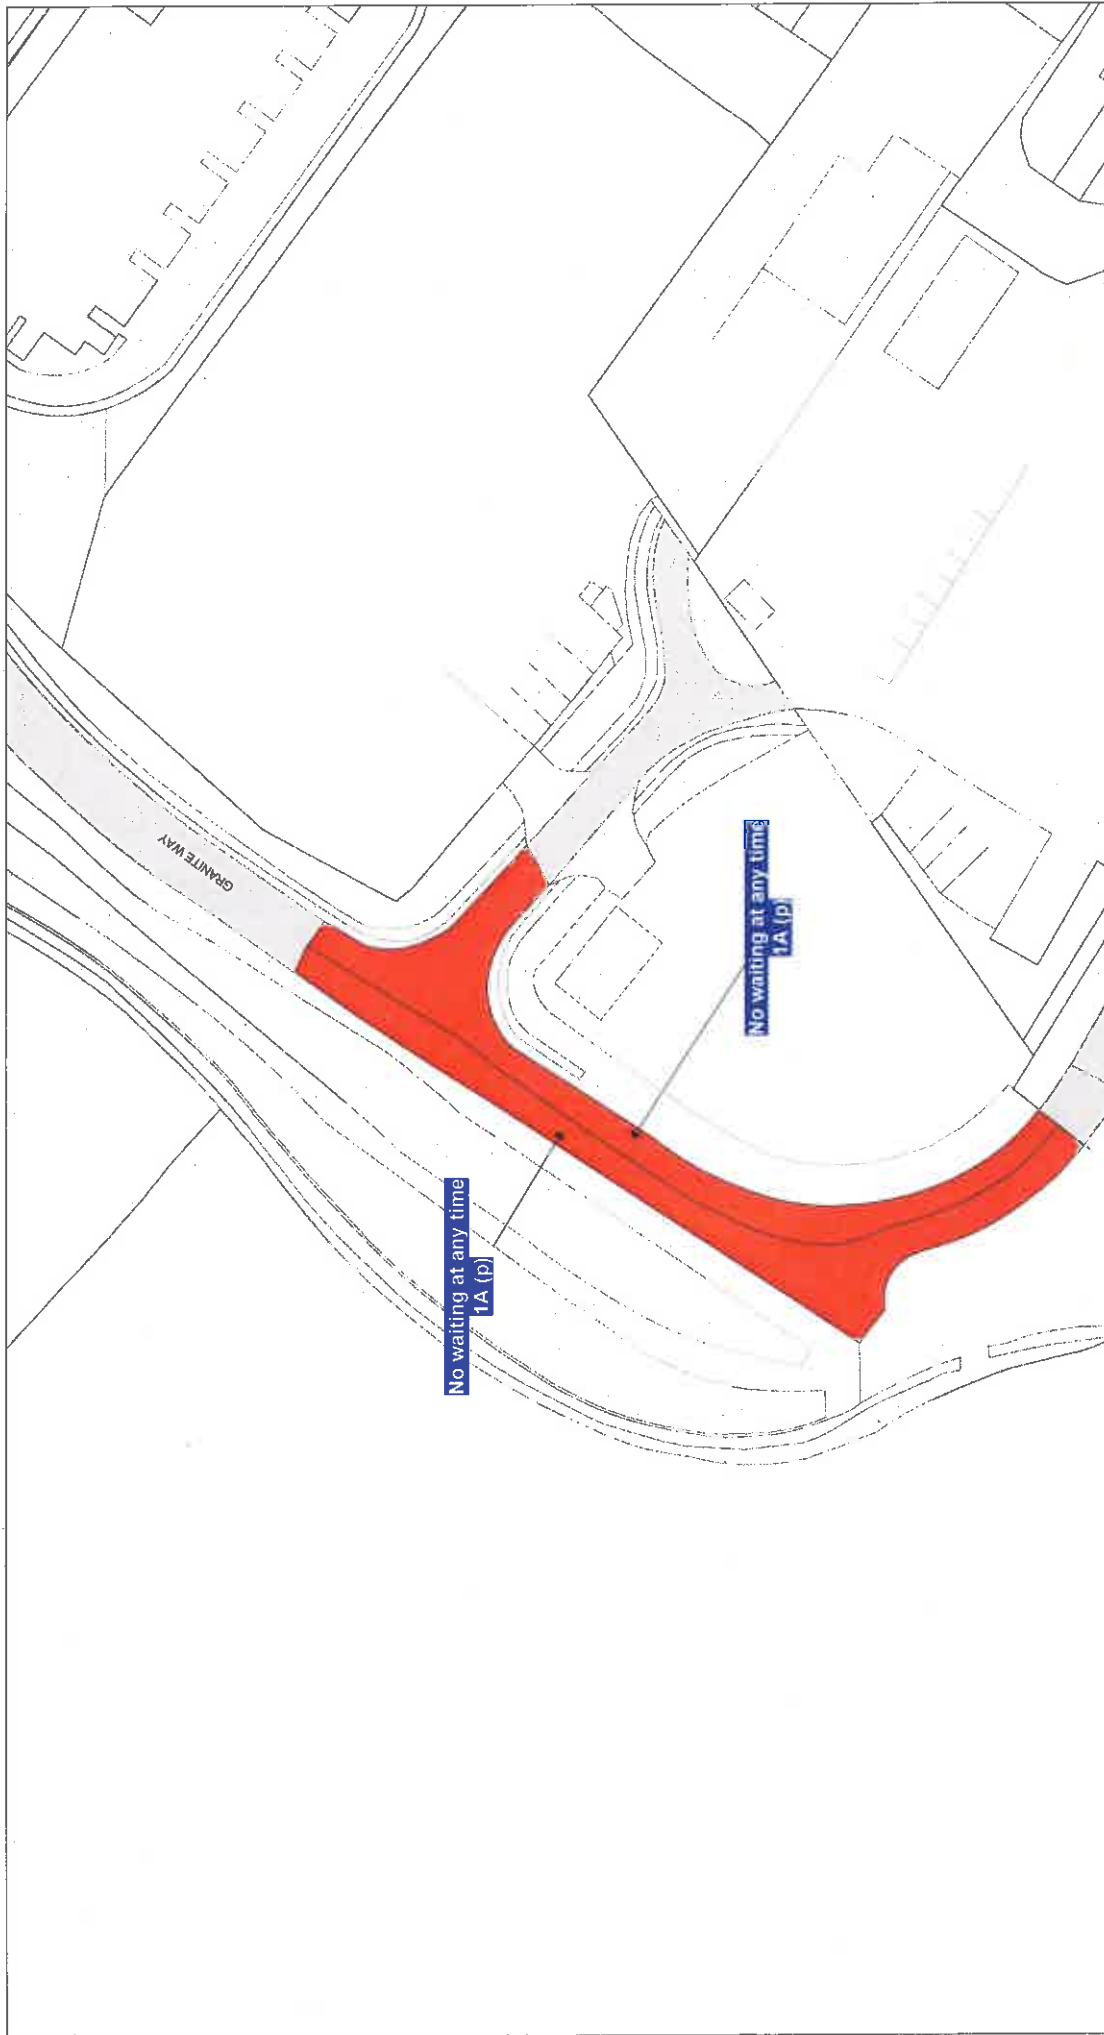

1. This Order shall come into operation on 11th June 2018 and may be cited as The Leicestershire County Council (Various Roads, The Borough of Charnwood) Consolidation Order 2017 (Granite Way, Mountsorrel) (Amendment 1) Order 2018"
2. The "Leicestershire County Council (Various Roads, The Borough of Charnwood) Consolidation Order 2017" is hereby amended by the plan(s) specified in the First Schedule to this Order and with the inclusion of the plan(s) specified in the Second Schedule, attached hereto.

FIRST SCHEDULE
Plan(s) to be amended

GK93 - Mountsorrel

SECOND SCHEDULE
New Plan(s)

GK92 - Mountsorrel
GL92 - Mountsorrel

THE COMMON SEAL of THE)
LEICESTERSHIRE COUNTY COUNCIL)
was hereunto affixed this thirty first day of)
May 2018 in the presence of)

34666.

SCALE	1 : 1250
DATE	23/10/2017
DRAWING No.	
DRAWN BY	

© Crown copyright. All rights reserved
 Leicestershire County Council
 Licence No. 100019271 2017

Tile Ref: GK93

**Leicestershire
County Council**

SCALE	1 : 1250
DATE	23/10/2017
DRAWING No.	
DRAWN BY	

© Crown copyright. All rights reserved
 Leicestershire County Council
 Licence No. 100019271 2017

Tile Ref: GK92

© Crown copyright. All rights reserved
 Leicestershire County Council
 Licence No. 100019271 2017