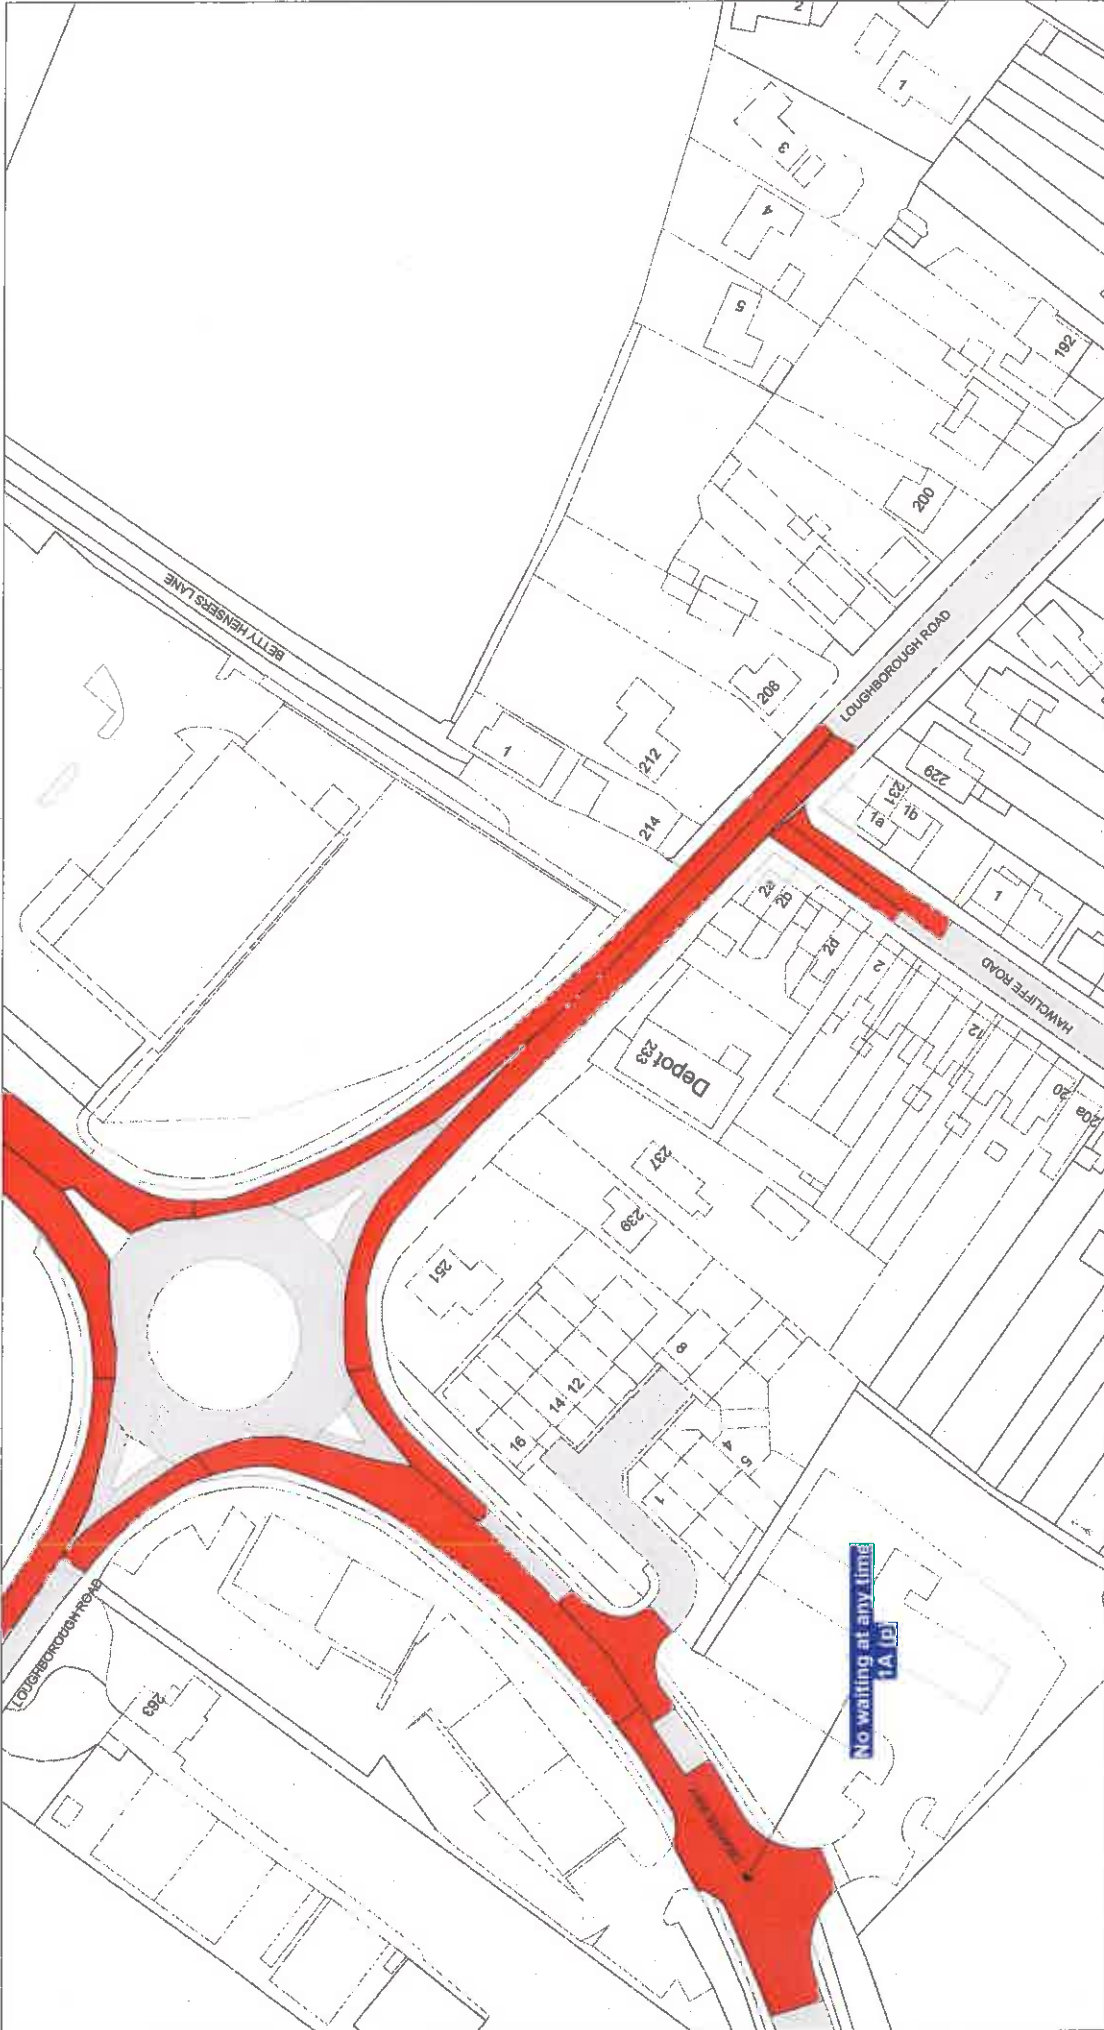

SCALE	1 : 1250
DATE	23/10/2017
DRAWING No.	
DRAWN BY	

© Crown copyright. All rights reserved
Leicestershire County Council
Licence No. 100019271 2017

Tile Ref: GK93

**Leicestershire
County Council**