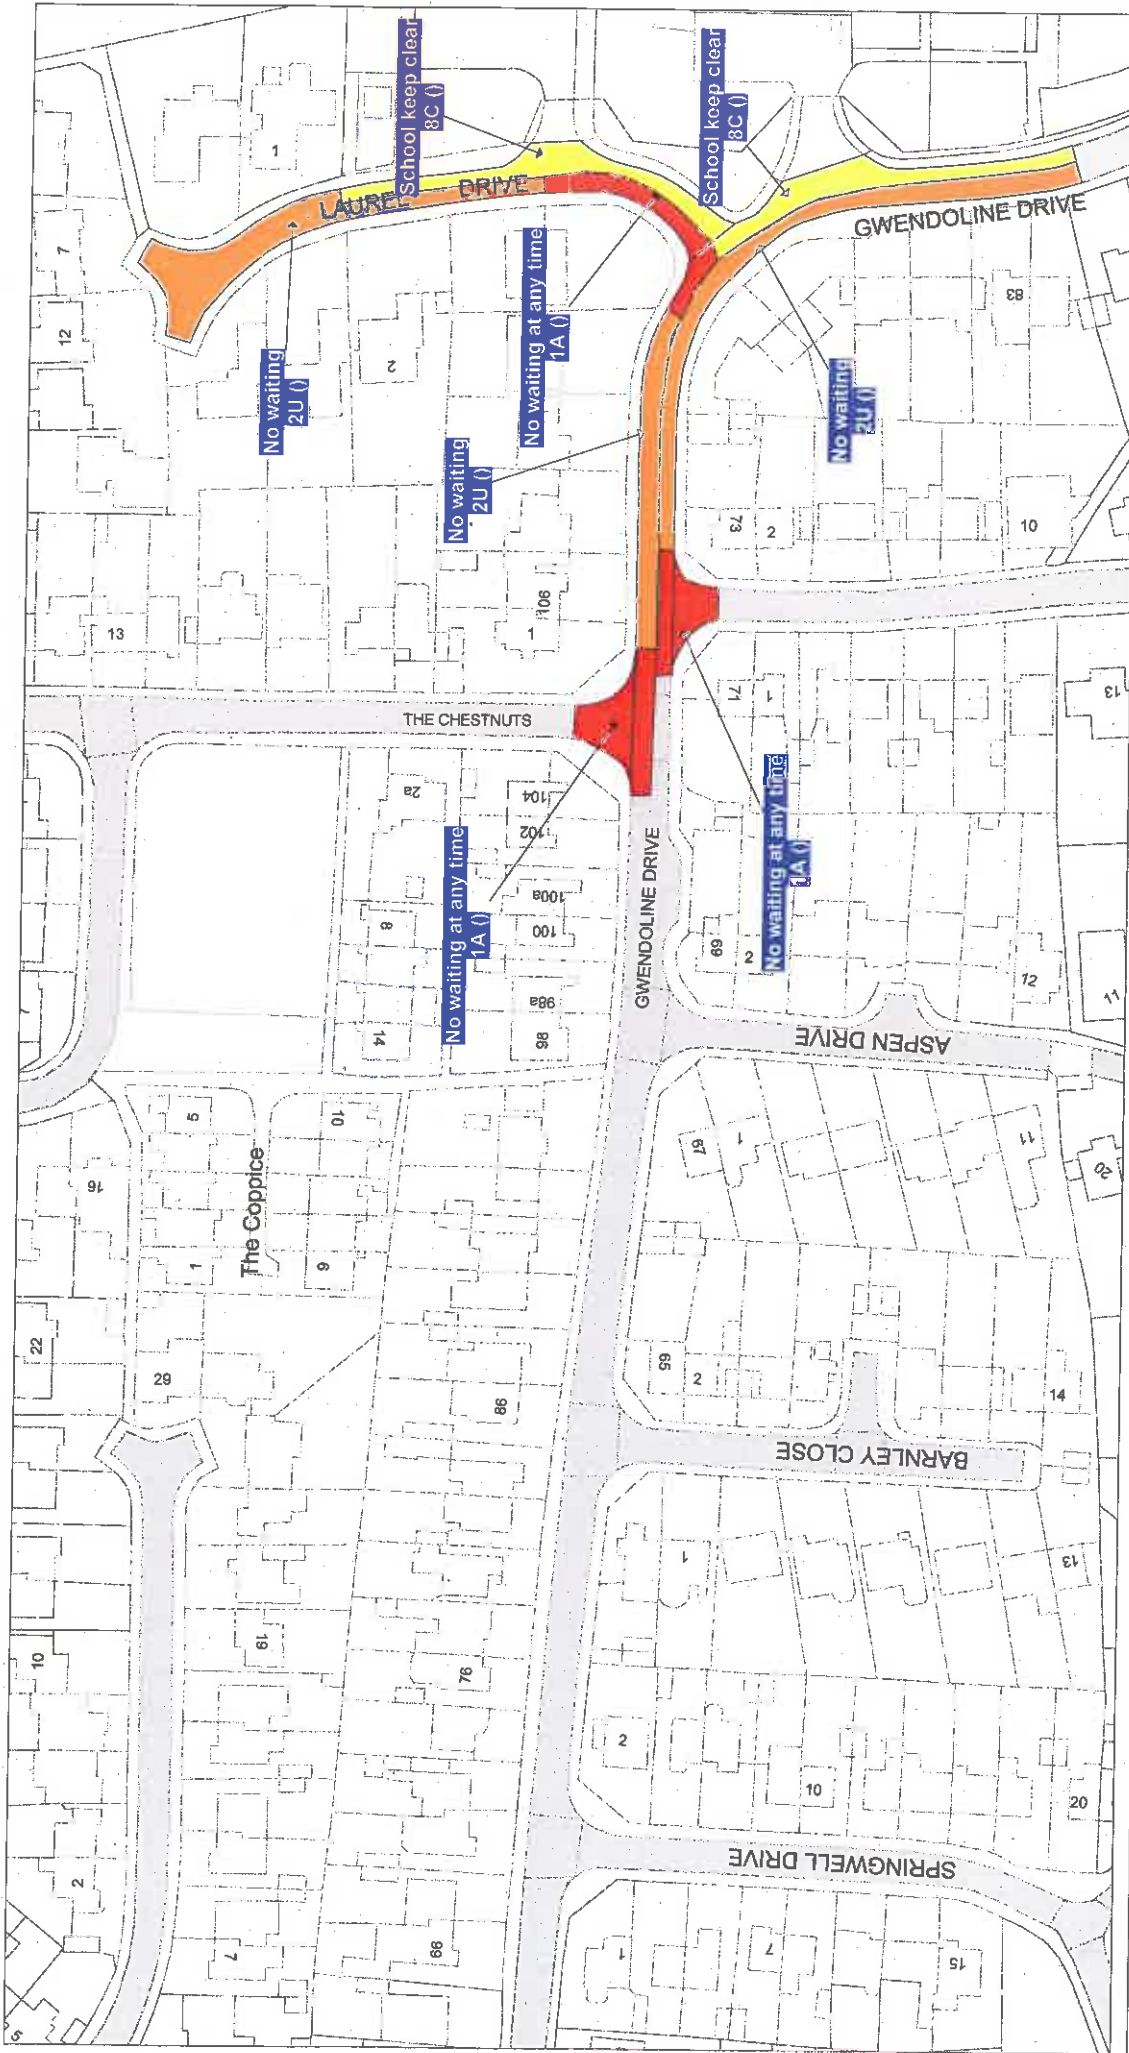

SCALE	1 : 1250
DATE	28/08/2018
DRAWING No.	
DRAWN BY	

© Crown copyright. All rights reserved
Leicestershire County Council
Licence No. 100019271 2018

Tile Ref: KL95