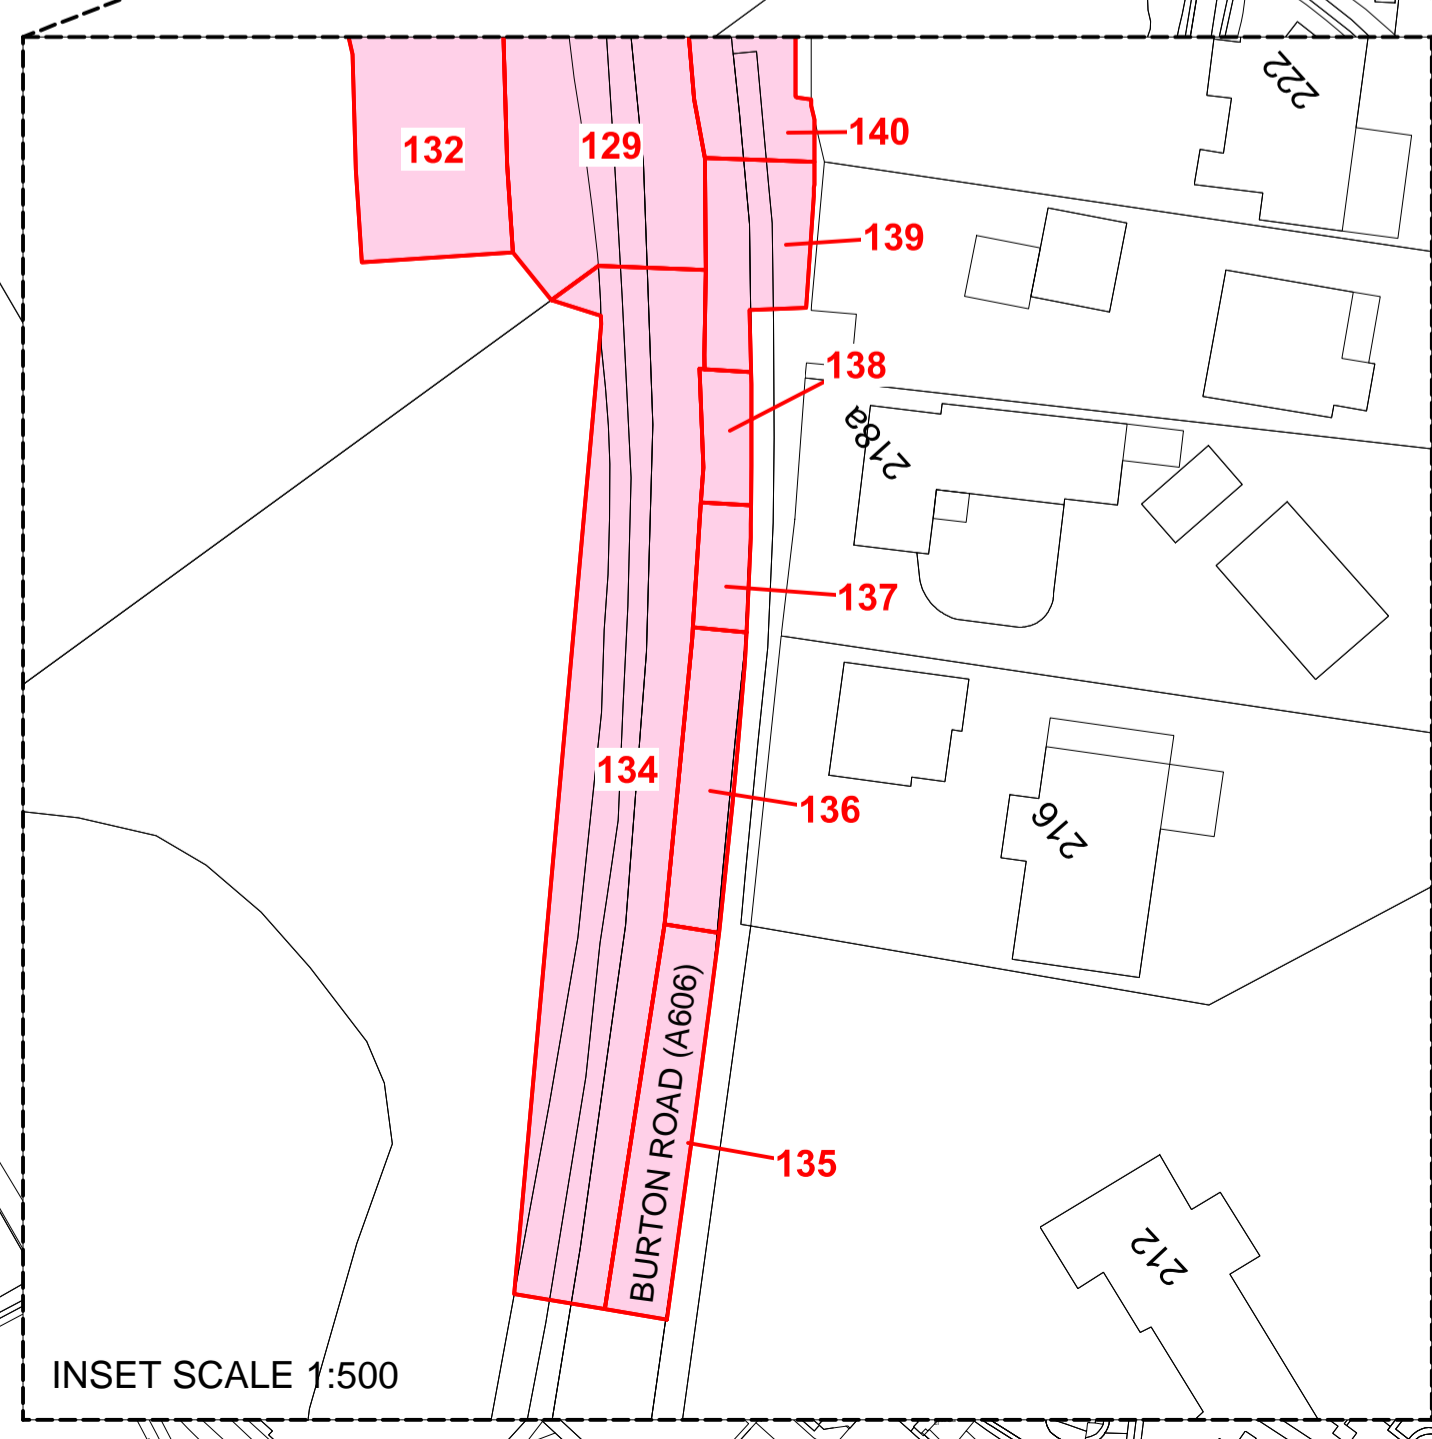

**INTERNAL PROJECT NUMBER**      **SCALE**  
60542201      1:2500

**STATUS**      **BS1192 SUITABILITY**  
APPROVED STAGE 1      A1

**SHEET TITLE**  
MAPS REFERRED TO IN THE LEICESTERSHIRE COUNTY COUNCIL (A606 NORTH & EAST MELTON MOWBRAY DISTRIBUTOR ROAD) COMPULSORY PURCHASE ORDER 2020.

PLAN 7 OF 7  
**DRAWING NUMBER**      **REV**  
60542201-LCC-LSI-S5\_GEN\_ZZ\_Z-DR-ZL-0007      P01

Reproduced from an Ordnance Survey map with the permission of the Controller of HMSO © Crown Copyright 2017. Leicestershire County Council Licence Number 100019271