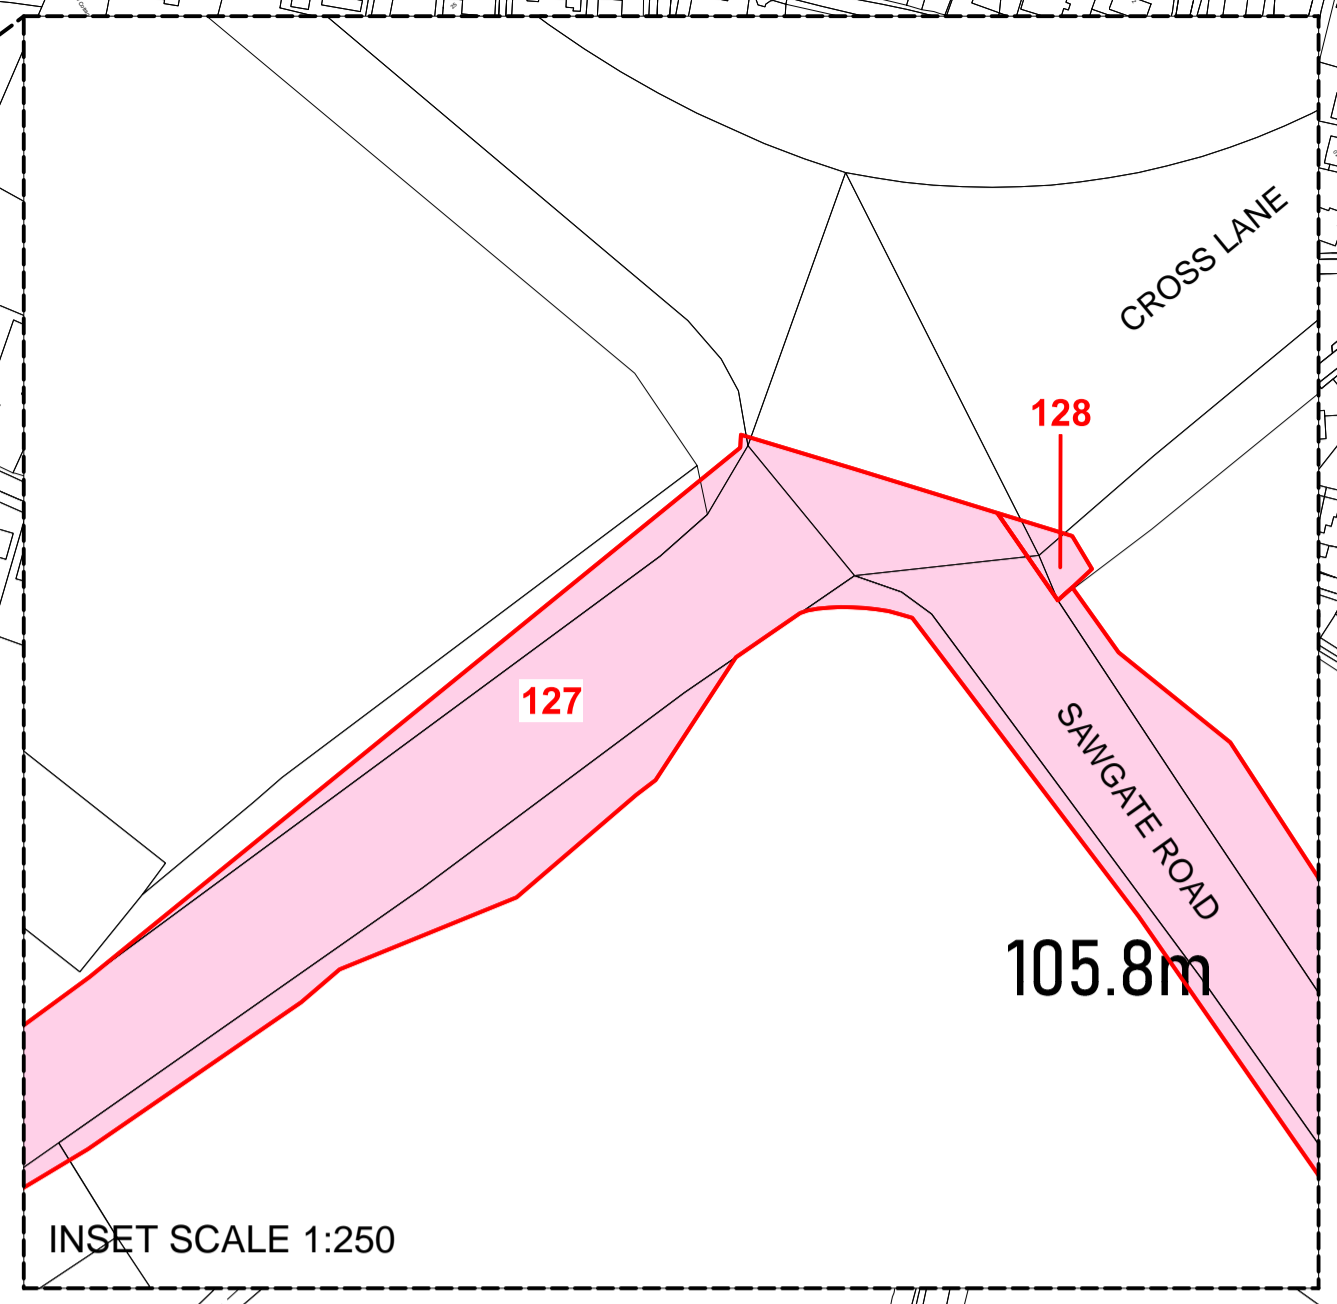

**INTERNAL PROJECT NUMBER**      **SCALE**  
60542201      1:2500

**STATUS**      **BS1192 SUITABILITY**  
APPROVED STAGE 1      A1

**SHEET TITLE**  
MAPS REFERRED TO IN THE LEICESTERSHIRE COUNTY COUNCIL (A606 NORTH & EAST MELTON MOWBRAY DISTRIBUTOR ROAD) COMPULSORY PURCHASE ORDER 2020.

PLAN 7 OF 7  
**DRAWING NUMBER**      **REV**  
60542201-LCC-LSI-S5\_GEN\_ZZ\_Z-DR-ZL-0007      P01

Reproduced from an Ordnance Survey map with the permission of the Controller of HMSO © Crown Copyright 2017. Leicestershire County Council Licence Number 100019271