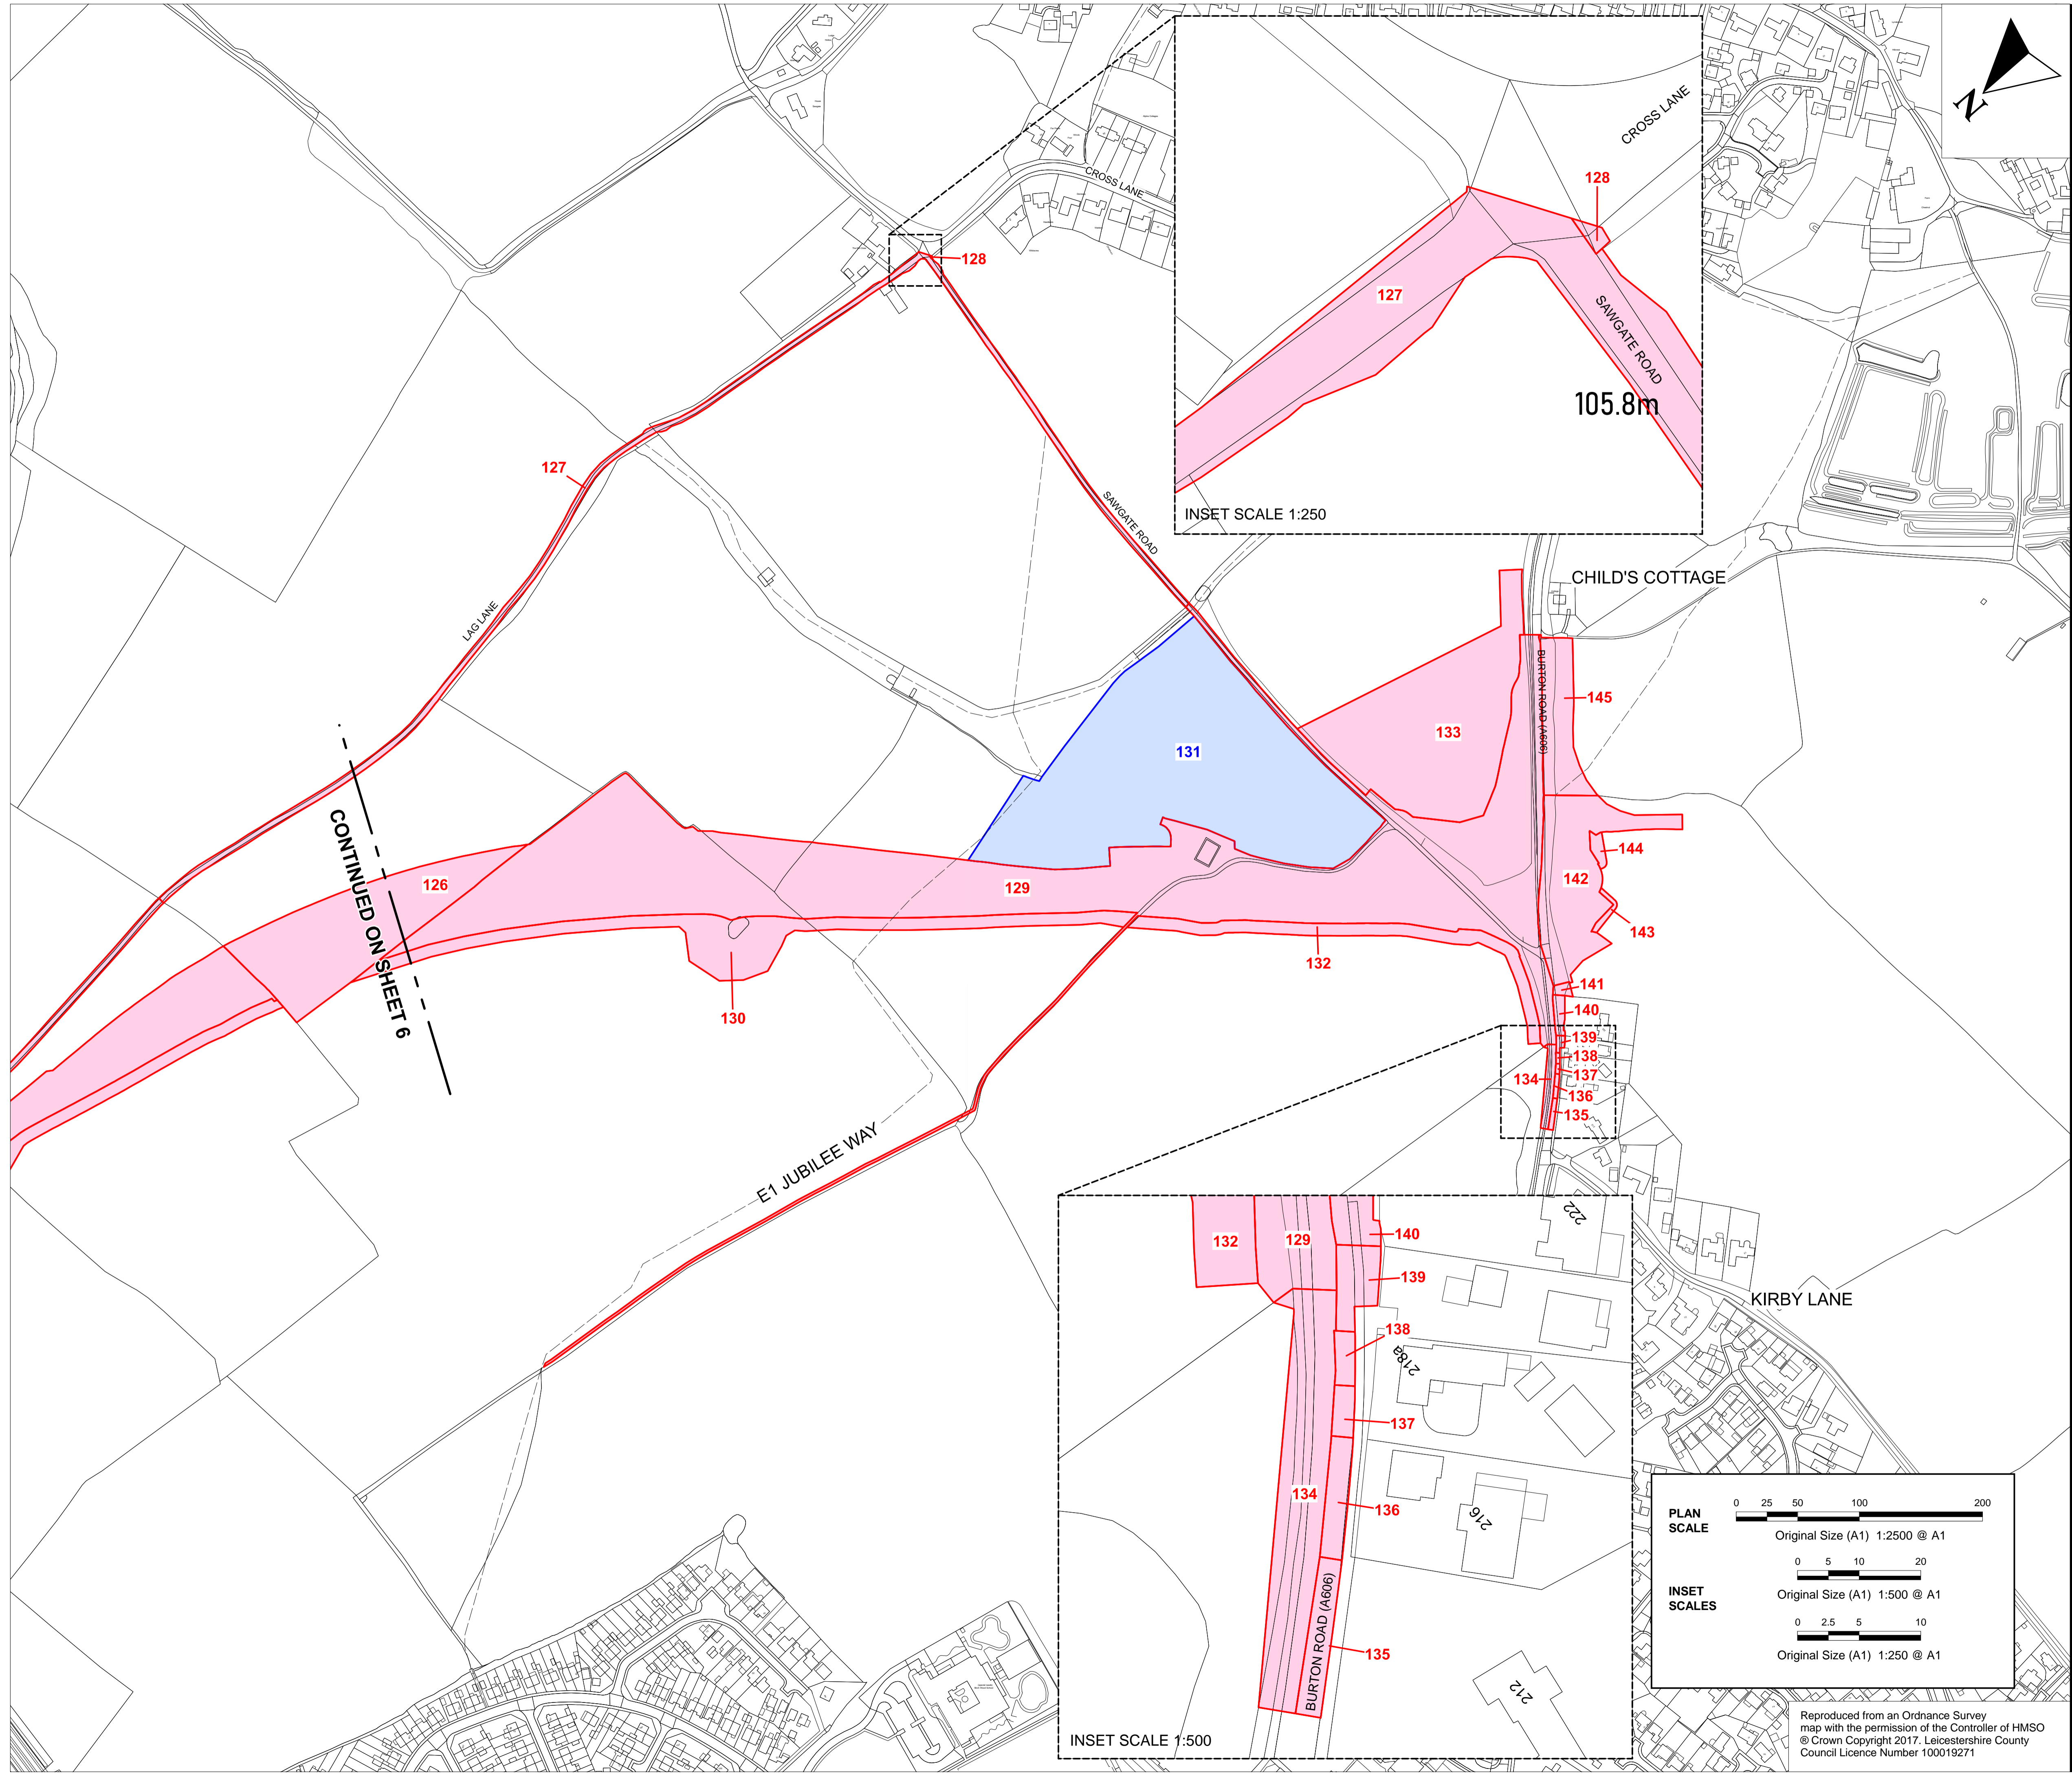

**INTERNAL PROJECT NUMBER**      **SCALE**  
60542201      1:2500

**STATUS**      **BS1192 SUITABILITY**  
APPROVED STAGE 1      A1

**SHEET TITLE**  
MAPS REFERRED TO IN THE LEICESTERSHIRE COUNTY COUNCIL (A606 NORTH & EAST MELTON MOWBRAY DISTRIBUTOR ROAD) COMPULSORY PURCHASE ORDER 2020.

PLAN 7 OF 7  
**DRAWING NUMBER**      **REV**  
60542201-LCC-LSI-S5\_GEN\_ZZ\_Z-DR-ZL-0007      P01

Reproduced from an Ordnance Survey map with the permission of the Controller of HMSO © Crown Copyright 2017. Leicestershire County Council Licence Number 100019271