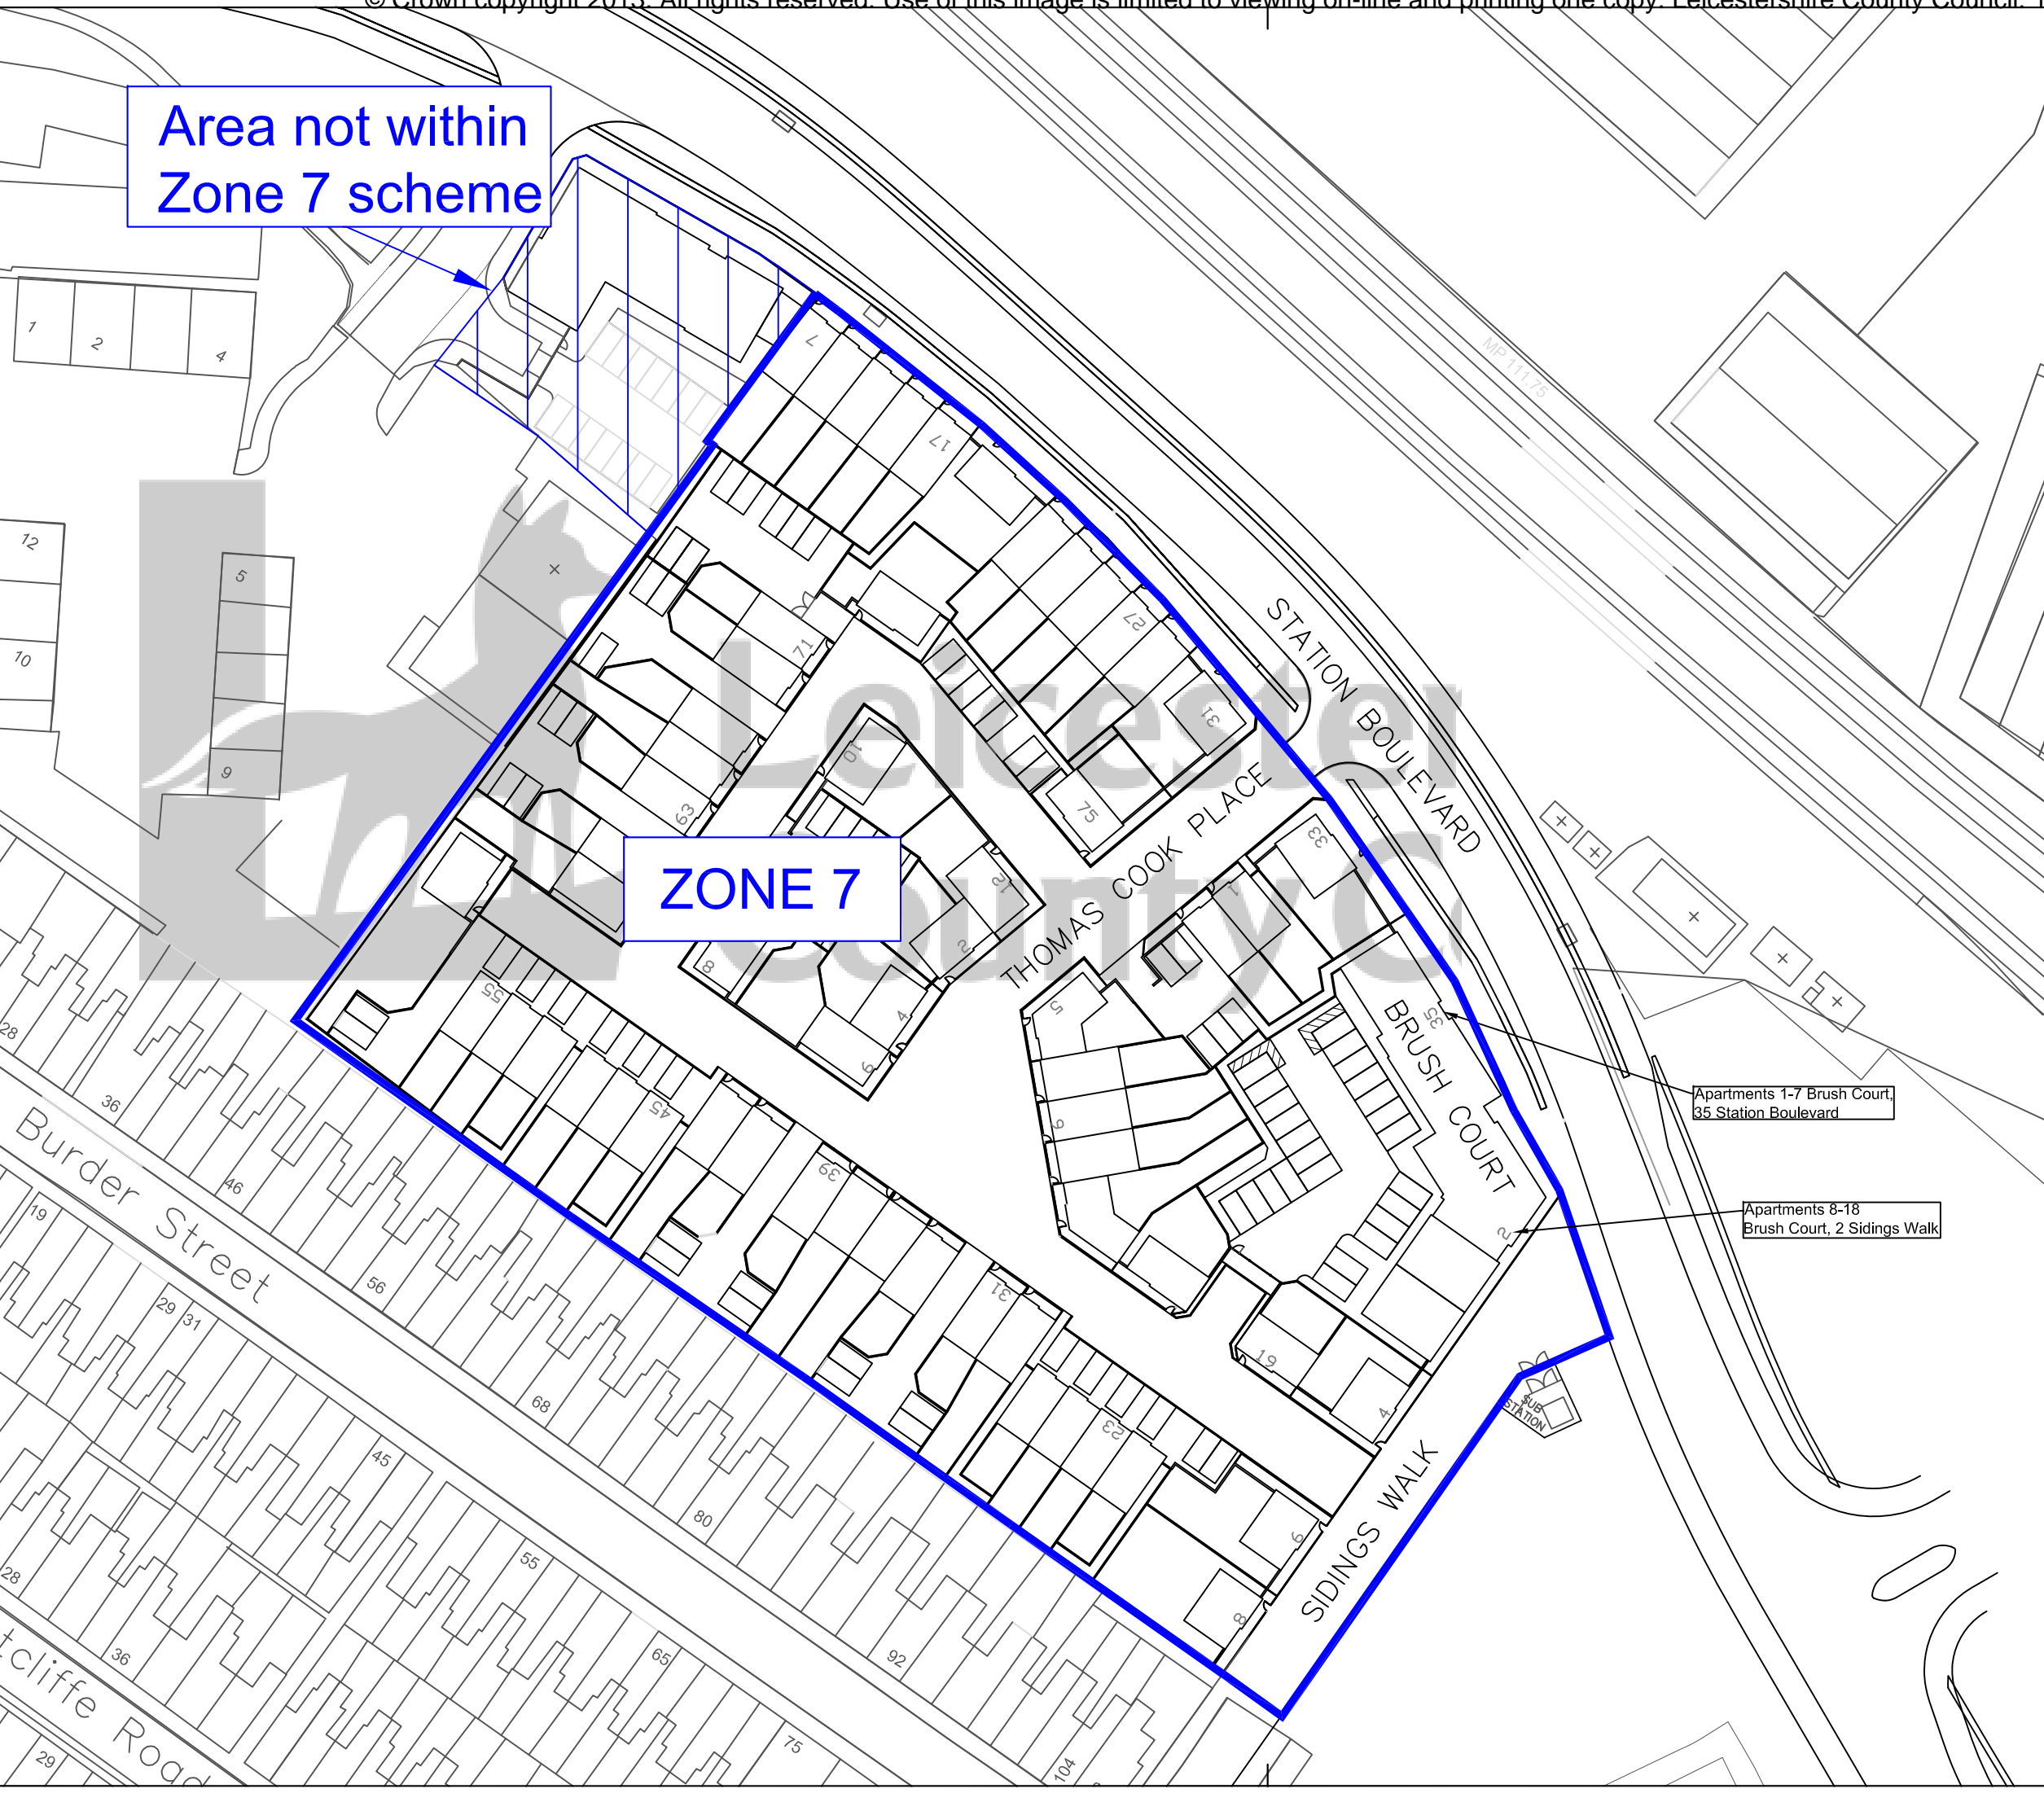

LOUGHBOROUGH
THOMAS COOK PLACE
AREA
ZONE 7

This map is indicative only.

A definitive list of current eligible properties in this zone may be found on the appropriate information sheet.

SITE LOCATION PLAN

TITLE:
LOUGHBOROUGH
THOMAS COOK PLACE
RESIDENTS PARKING
ZONE 7

DRAWING NUMBER		SCALE
RES/PARK/ZONE7		Not to Scale
Job No.	RES PARK	Date:01/04/2012
Ref:		Size:A3
Prepared By:		

Area not within
Zone 7 scheme

ZONE 7

Apartments 1-7 Brush Court,
35 Station Boulevard

Apartments 8-18
Brush Court, 2 Sidings Walk