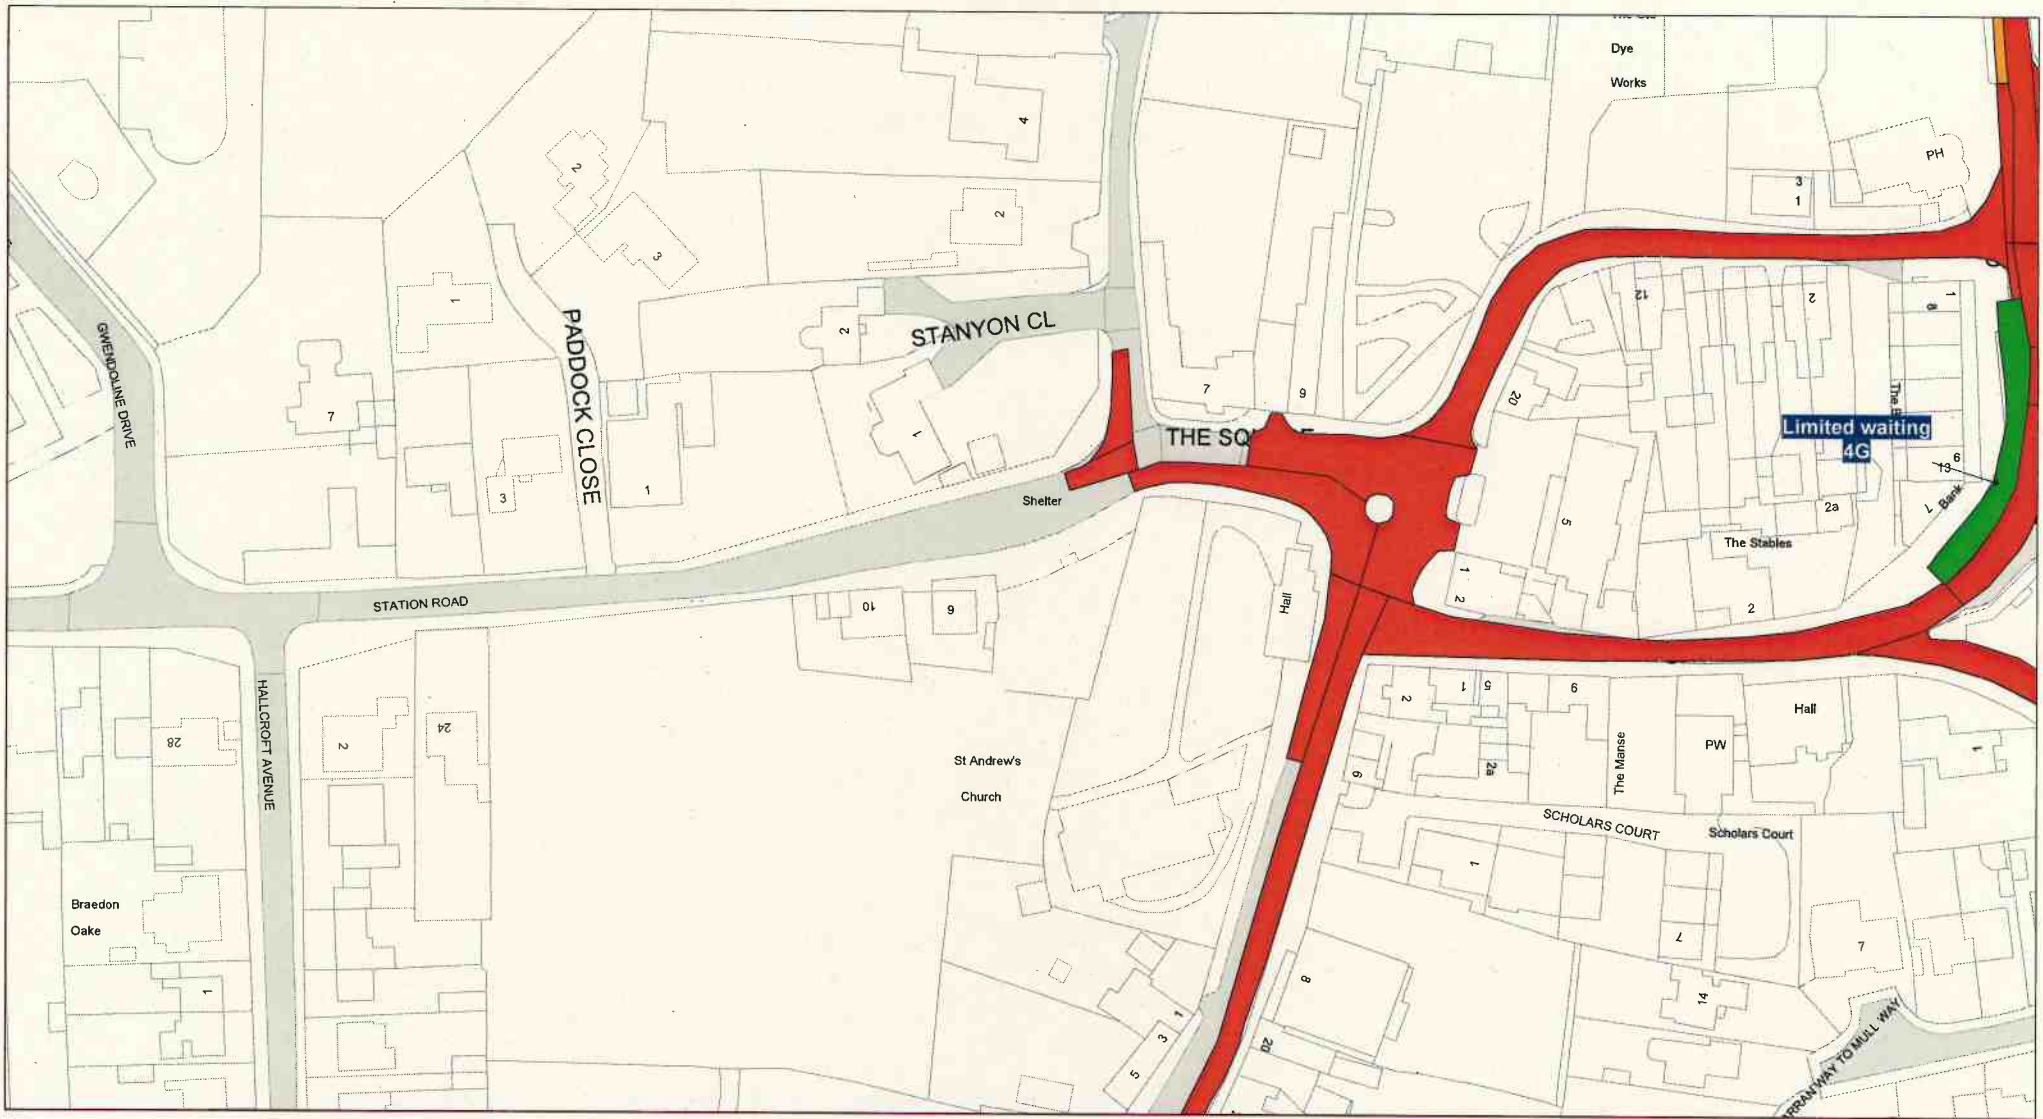

© Crown copyright. All rights reserved
Leicestershire County Council
Licence No. 100019271 2020

Tile Ref: KM96

SCALE	1 : 1250
DATE	02/12/2020
DRAWING No.	
DRAWN BY