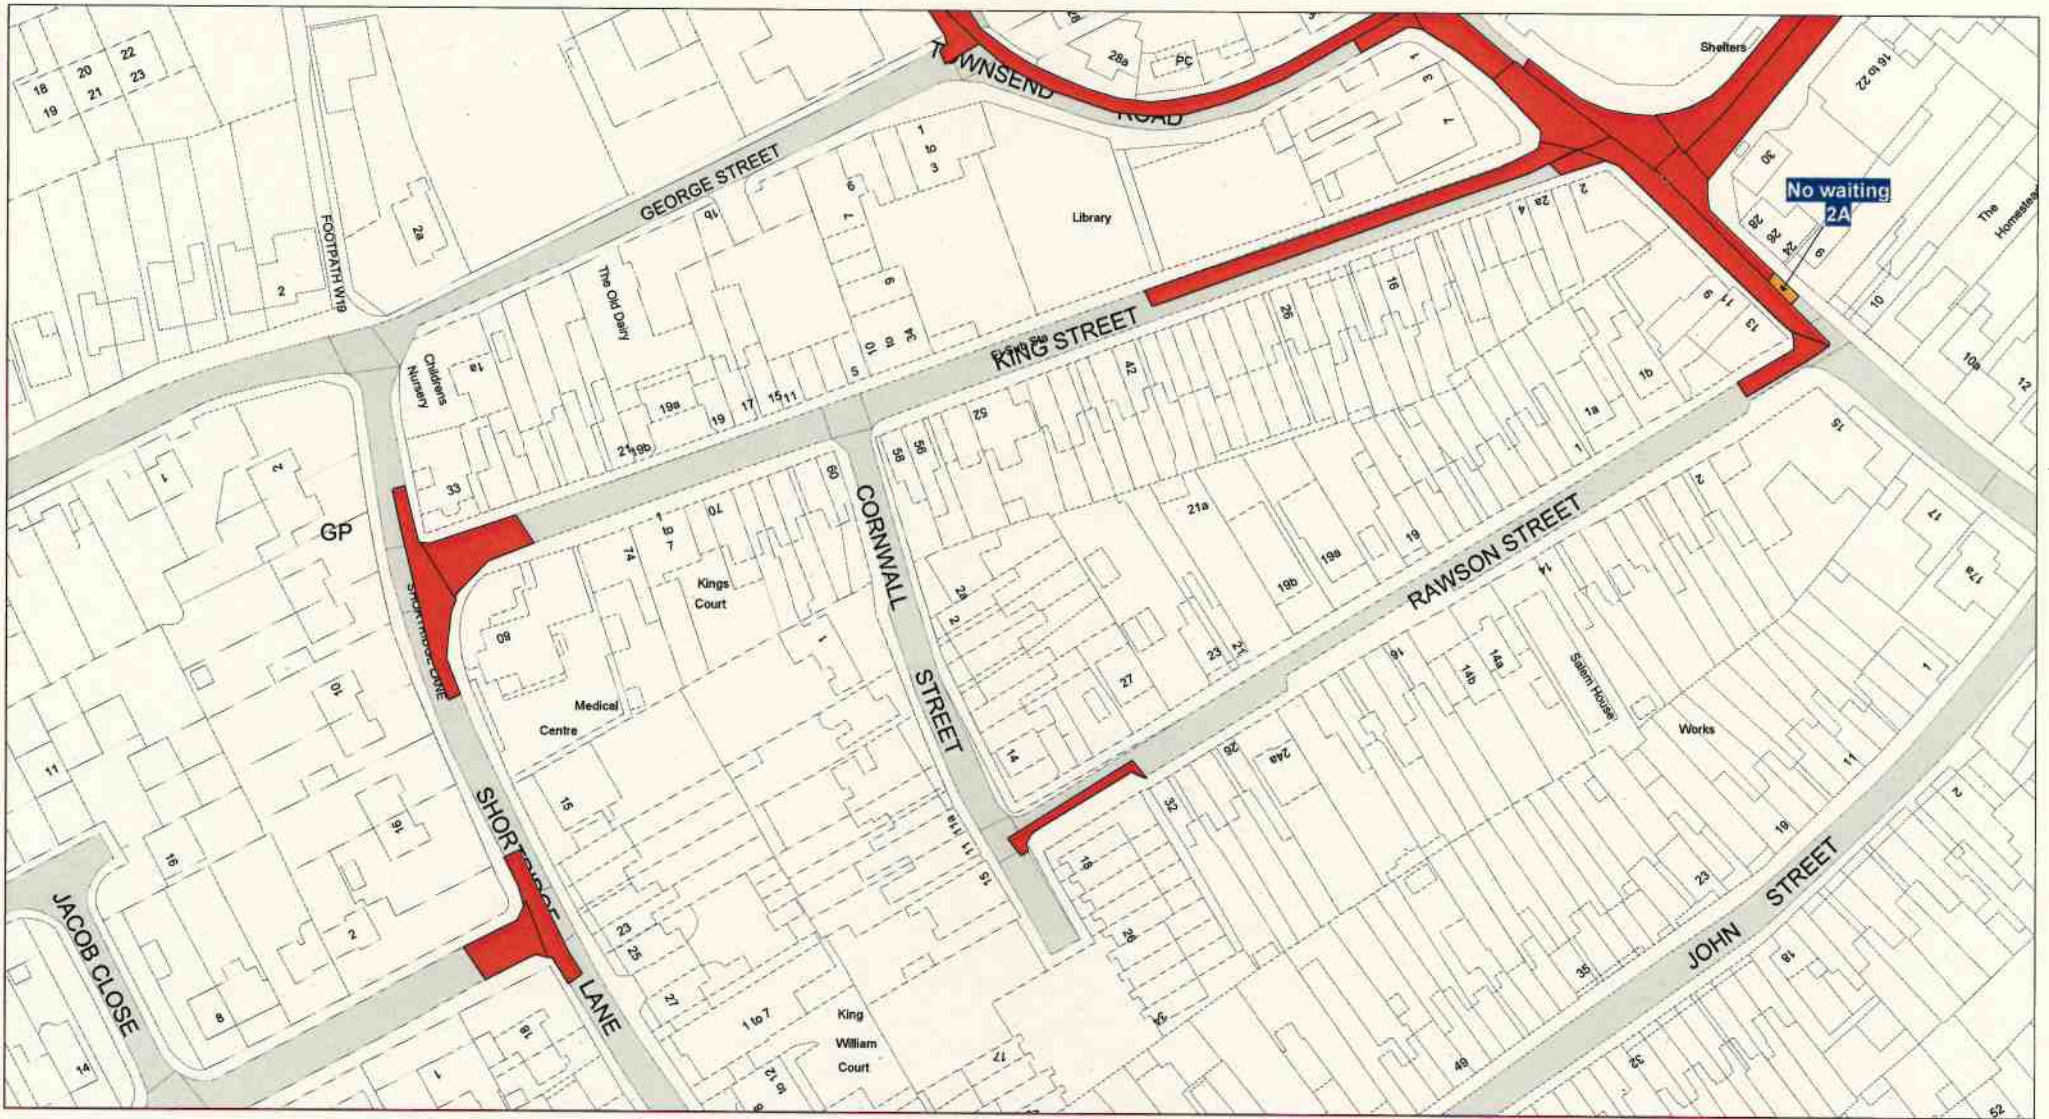

**Leicestershire
County Council**

Tile Ref: JT82

© Crown copyright. All rights reserved
Leicestershire County Council
Licence No. 100019271 2020

SCALE	1 : 1250
DATE	02/12/2020
DRAWING No.	
DRAWN BY