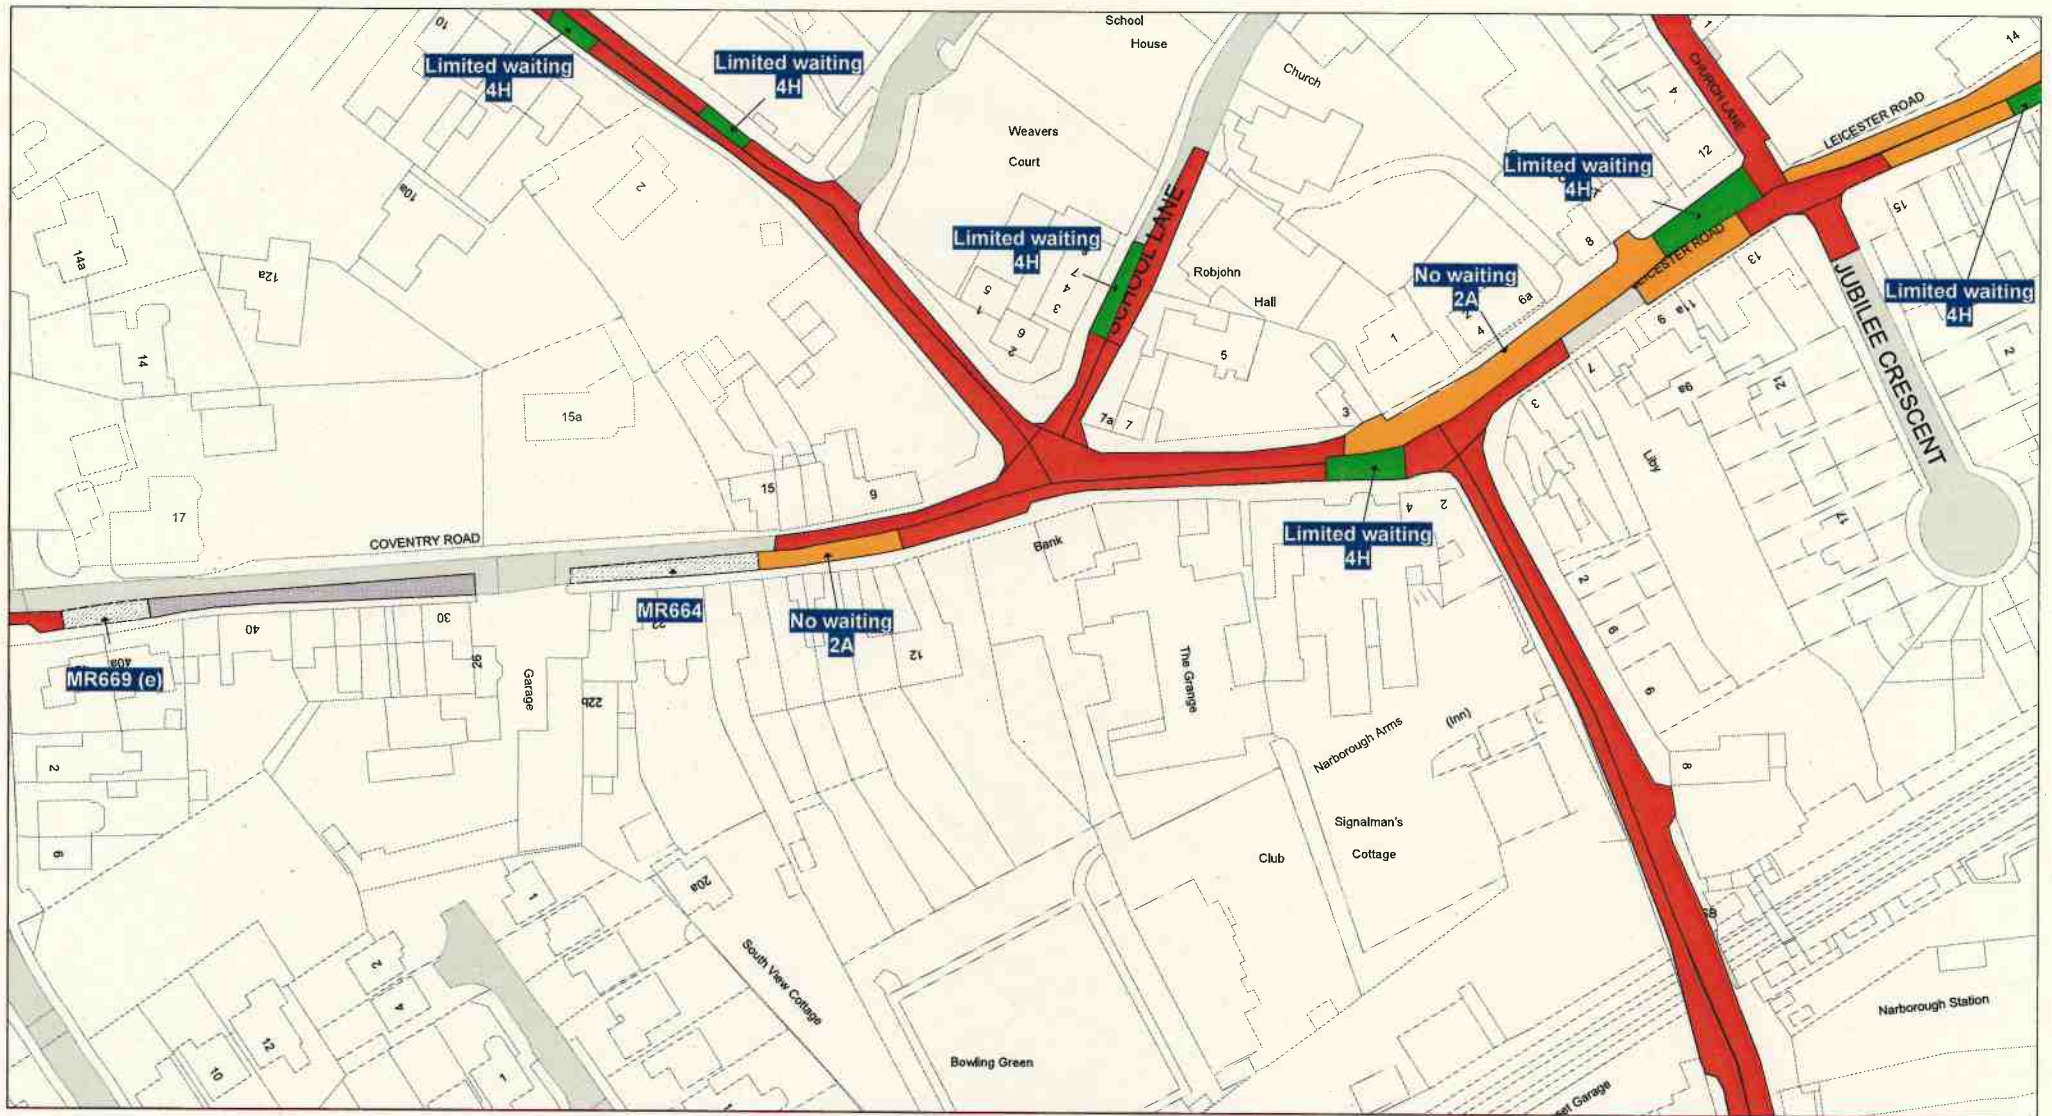

SCALE	1 : 1250
DATE	02/12/2020
DRAWING No.	
DRAWN BY	

**Leicestershire
County Council**

Tile Ref: KB88

© Crown copyright. All rights reserved
Leicestershire County Council
Licence No. 100019271 2020

SCALE	1 : 1250
DATE	02/12/2020
DRAWING No.	
DRAWN BY	