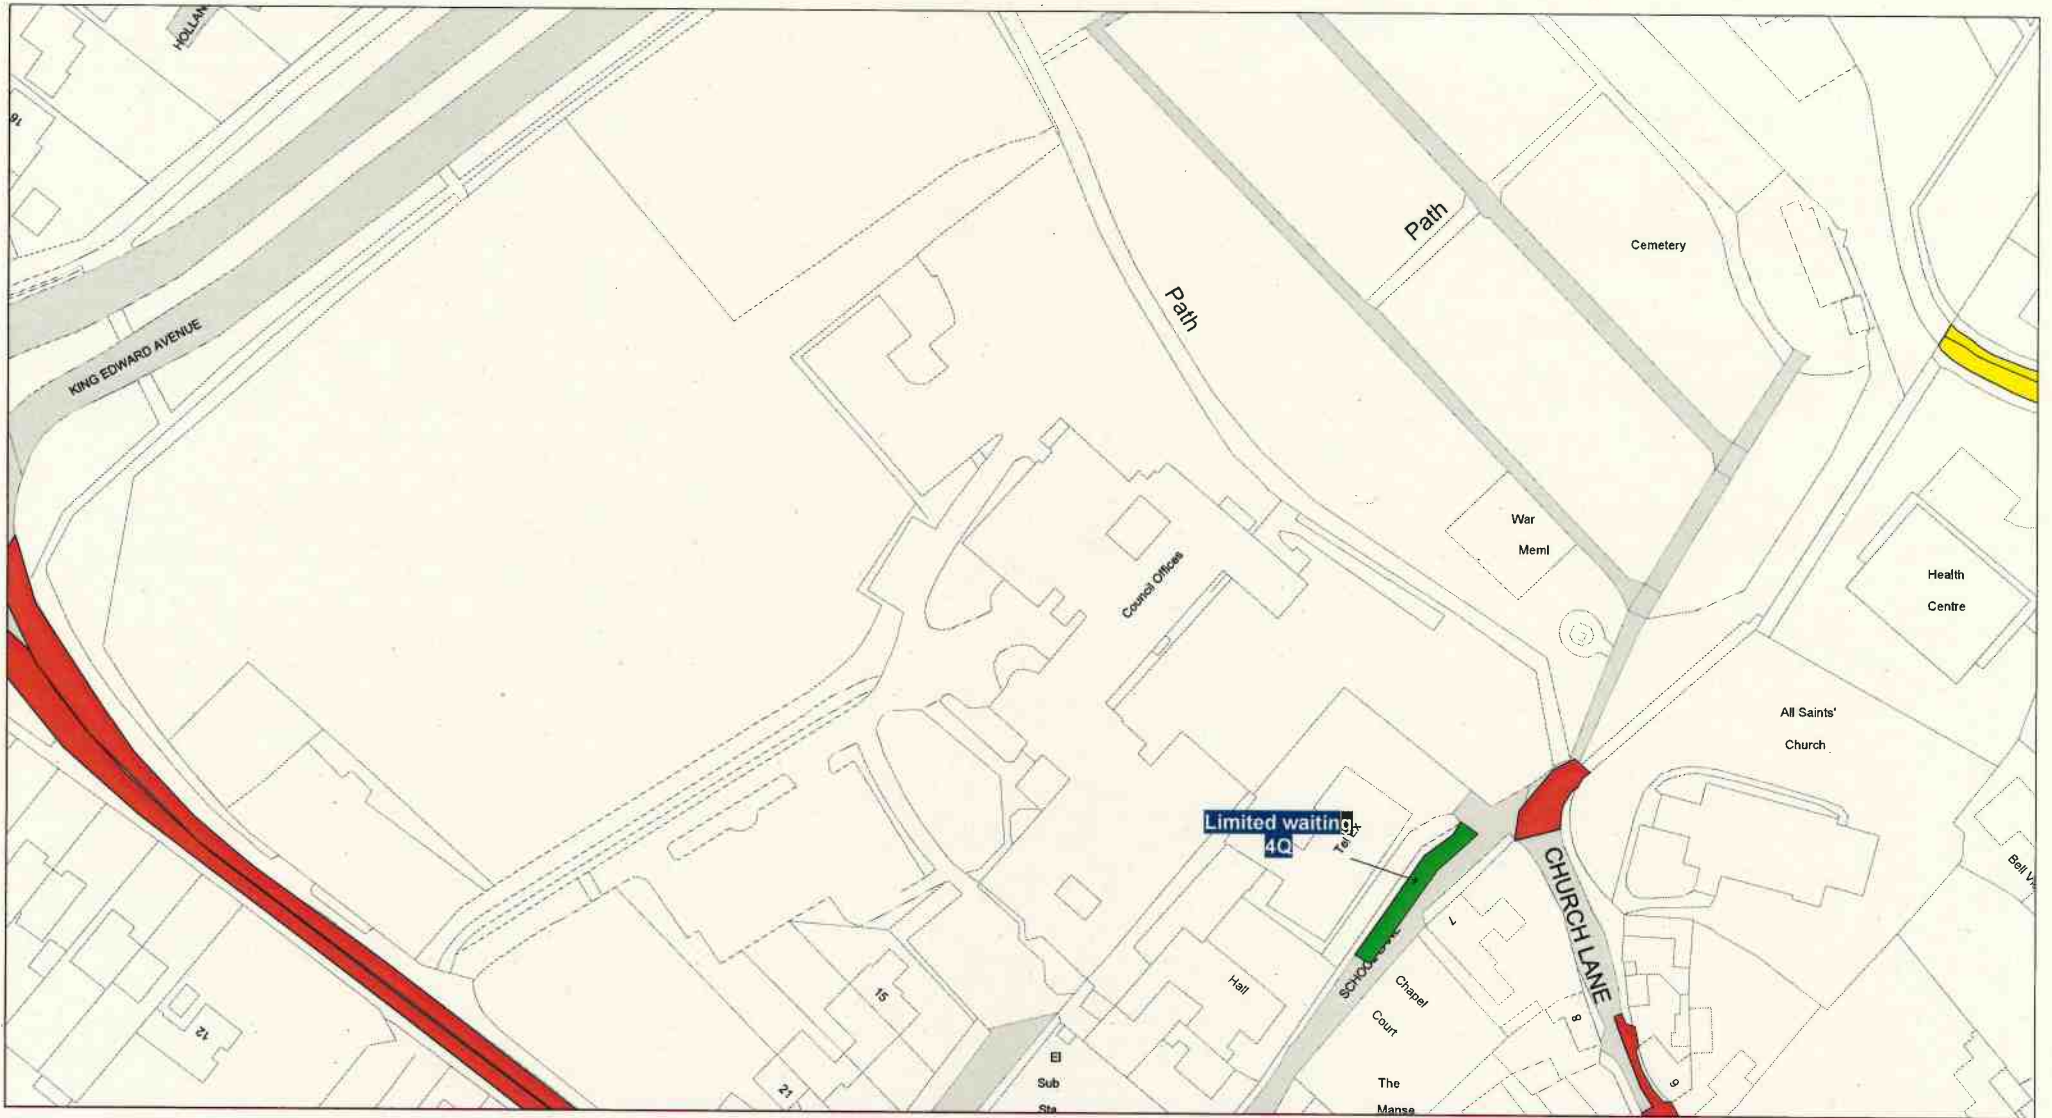

SCALE	1 : 1250
DATE	02/12/2020
DRAWING No.	
DRAWN BY	

**Leicestershire
County Council**

Tile Ref: KA84

© Crown copyright. All rights reserved
Leicestershire County Council
Licence No. 100019271 2020

SCALE	1 : 1250
DATE	02/12/2020
DRAWING No.	
DRAWN BY	