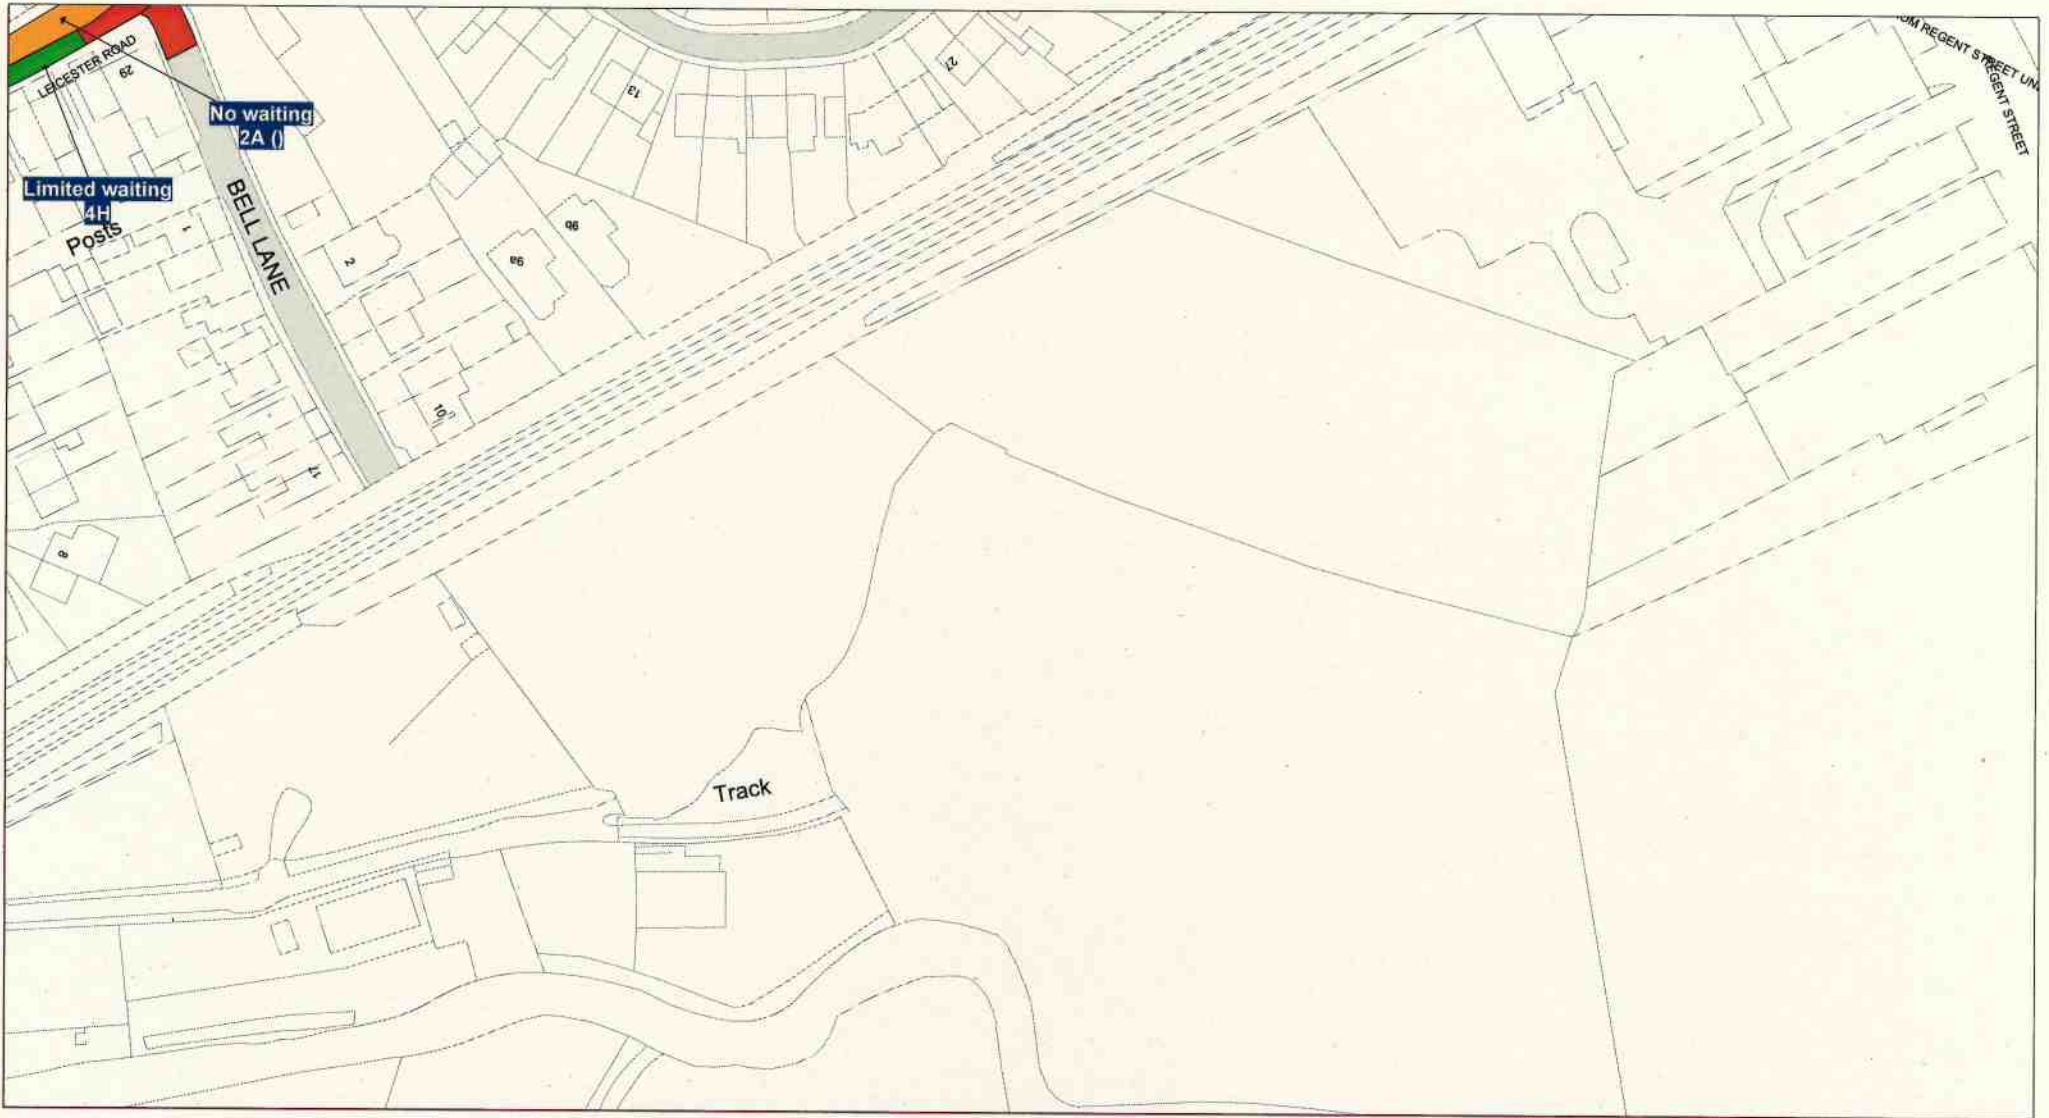

**Leicestershire
County Council**

© Crown copyright. All rights reserved
Leicestershire County Council
Licence No. 100019271 2020

Tile Ref: KC84

SCALE	1 : 1250
DATE	02/12/2020
DRAWING No.	
DRAWN BY